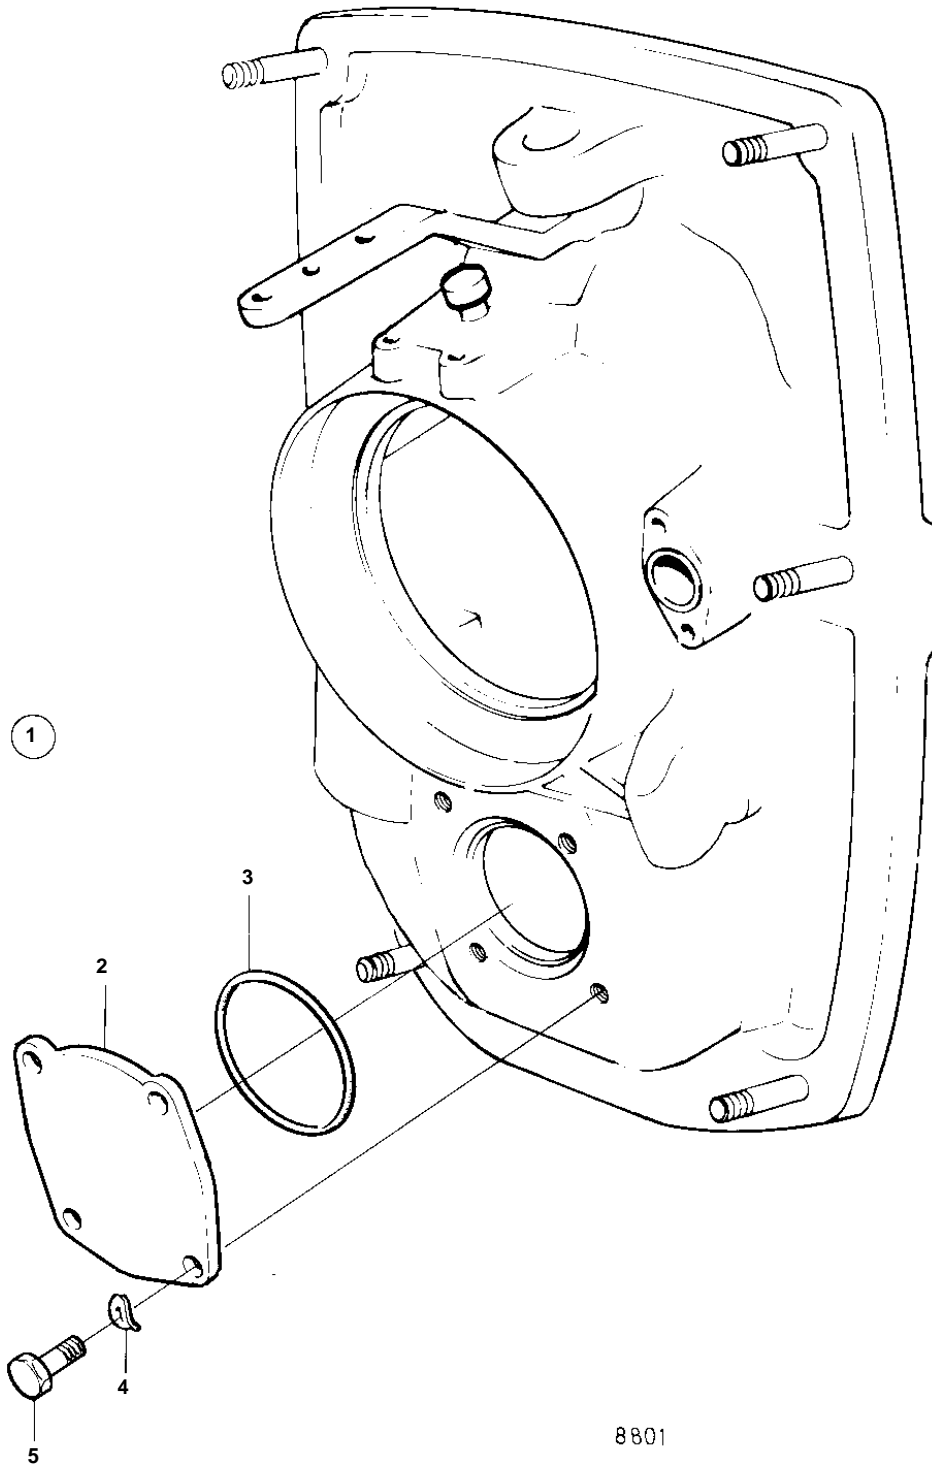

COMMON

**COMMON**

REF	PART NO.	QTY	DESCRIPTION
1	1140003	1	Cover plate
2	838934	1	· Flange
3	925260	1	· O-ring
4	941908	4	· Spring washer
5	955315	4	· Screw