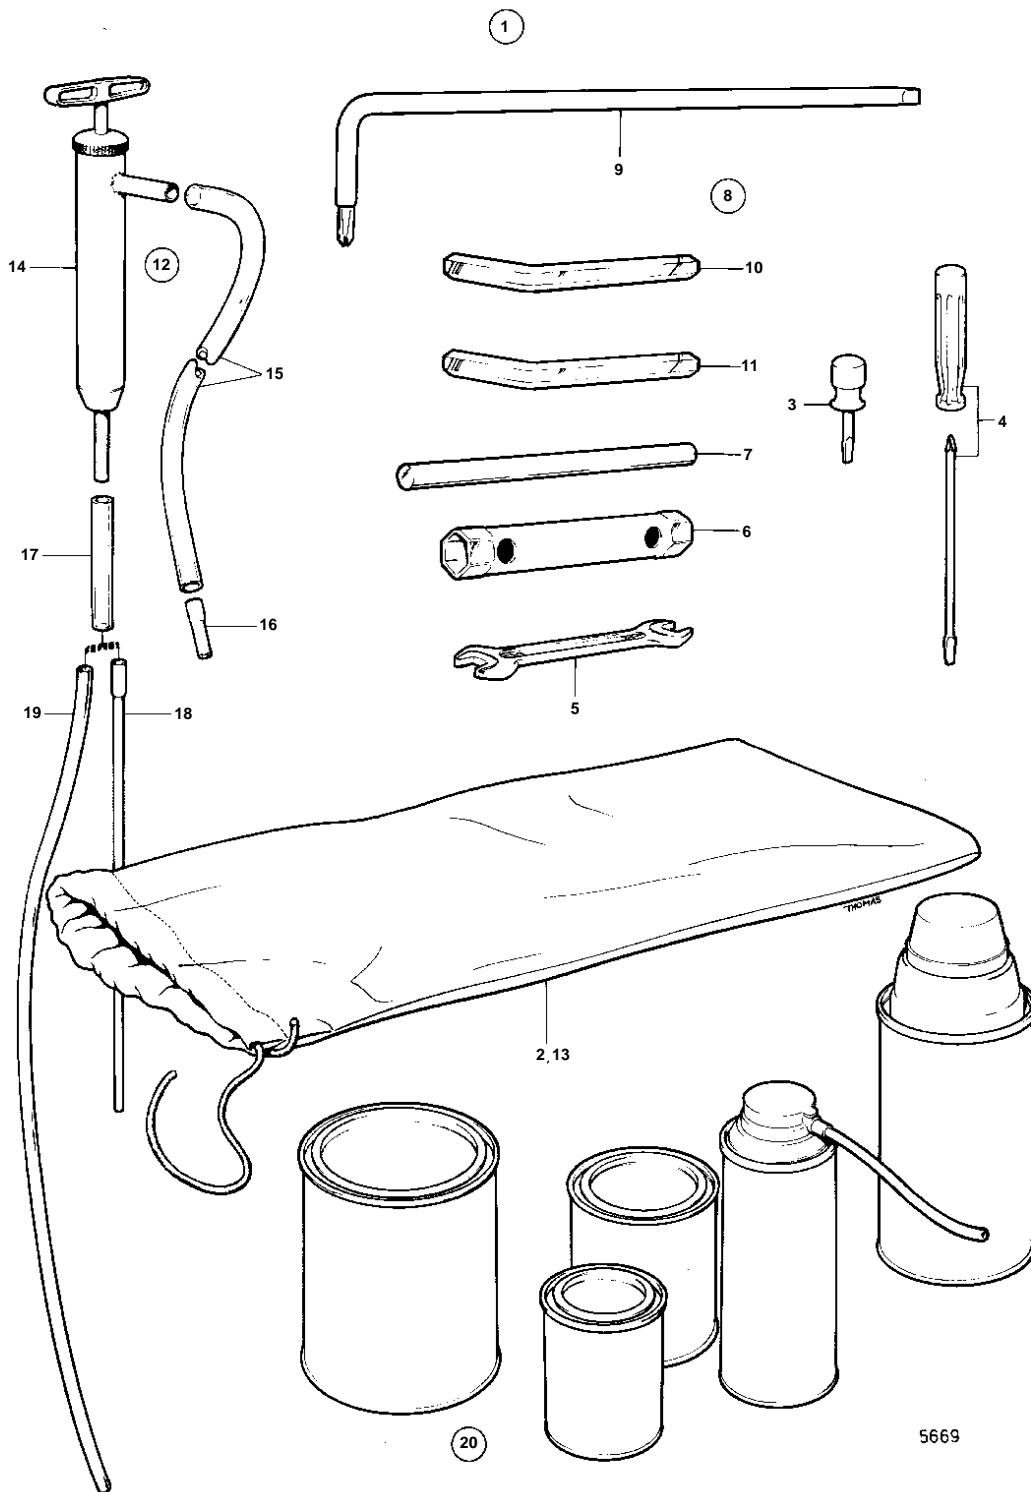

AQ145A, BB145A

AQ145A,BB145A

REF	PART NO.	QTY	DESCRIPTION	NOTES
1	844636	1	Tool kit	
2	844642	1	• Tool bag	(809863)
3	841044	1	• Screwdriver	
4	963929	1	• Screwdriver	
5	843929	1	• Open-end wrench	8-10MM
	210056	1	• Open-end wrench	11-12MM
	841252	1	• Open-end wrench	13-16MM
	962053	1	• Open-end wrench	13-17MM
	962060	1	• Open-end wrench	14-17MM
	962054	1	• Open-end wrench	19-22MM
6	884570	1	Spark plug spanner	
7	1210305	1	Lever	
8	841045	1	Tool kit	AQ DRIVE UNIT
9	834980	1	• Screwdriver	
10	914675	1	• Allen wrench	114"
	914677	1	• Allen wrench	3/8"
11	851462	2	Puller	AQ DRIVE UNIT
12	875117	1	Oil bilge pump	
13	844642	1	• Tool bag	(809863)
14		1	• OIL BILGE PUMP	
15	806282	1	• Hose	L = 1000 MM
16	841046	1	• Hose	
17	941405	X	• Hose	L = 100 MM
18	835964	1	• Tube	L = 711 MM