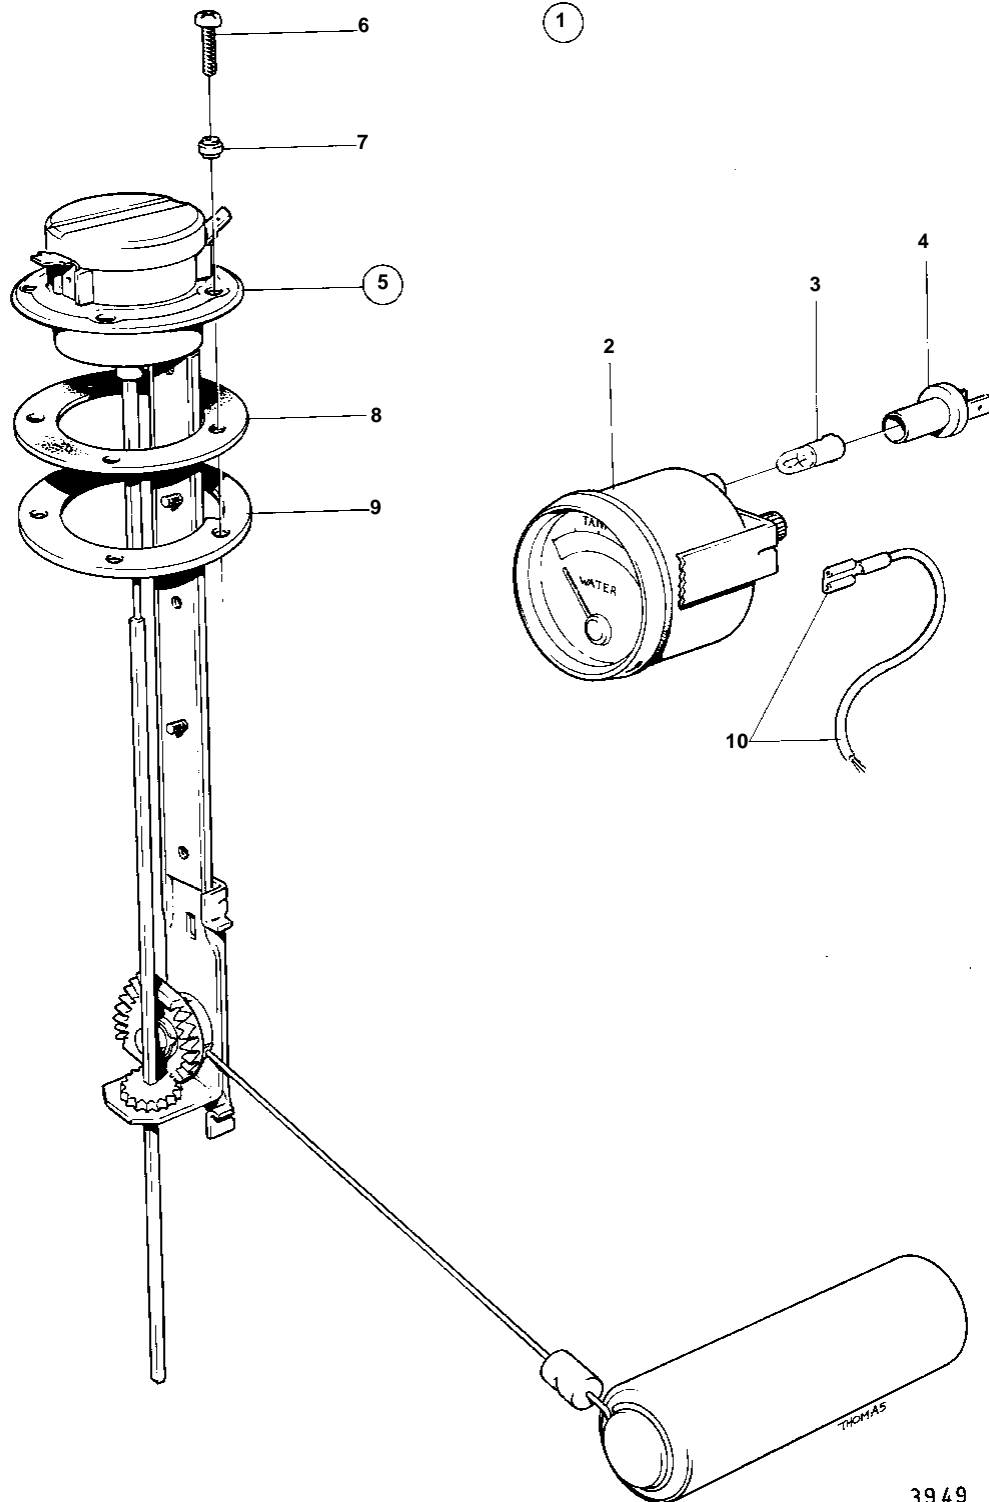

COMMON

3949

COMMON

REF	PART NO.	QTY	DESCRIPTION	NOTES
1	834400	1	Tank gauge	FOR DRINKING WATER.
2	834380	1	· Tank gauge	
3	19923	1	· Bulb	
4	808175	1	· Bulb socket	
5	834389	1	· Sender	
6	956078	4	· · Screw	L = 16 MM
	956081	1	· · Screw	L = 25 MM
7	834481	5	· · Gasket	
8	89865	1	· · Gasket	
9	834480	1	· · Flange	
10		X	CABLES AND CABLE TERMINALS	SEE GROUP 3