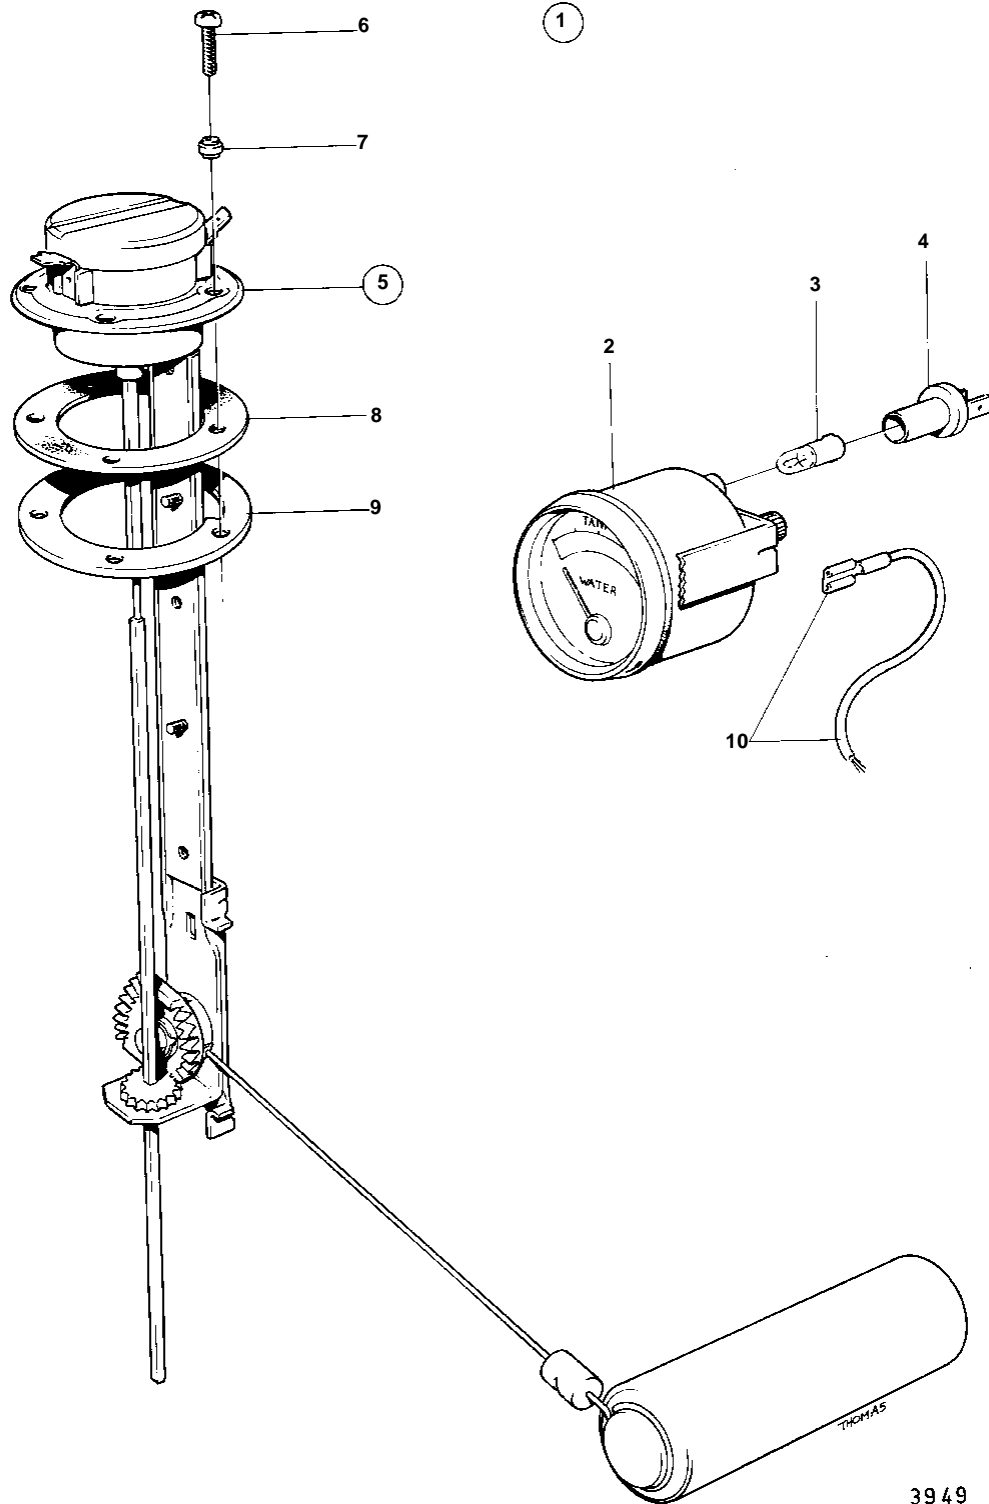

COMMON

**COMMON**

REF	PART NO.	QTY	DESCRIPTION	NOTES
1	834399	1	Tank gauge	FOR FUEL.
2	834378	1	· Tank gauge	
3	19923	1	· Bulb	
4	808175	1	· Bulb socket	
5	837999	1	· Tank sensor	
6	956078	4	· · Screw	L = 16 MM
	956081	1	· · Screw	L = 25 MM
7	834481	5	· · Gasket	
8	89865	1	· · Gasket	
9	834480	1	· · Flange	
10		X	CABLES AND CABLE TERMINALS	SEE GROUP 3