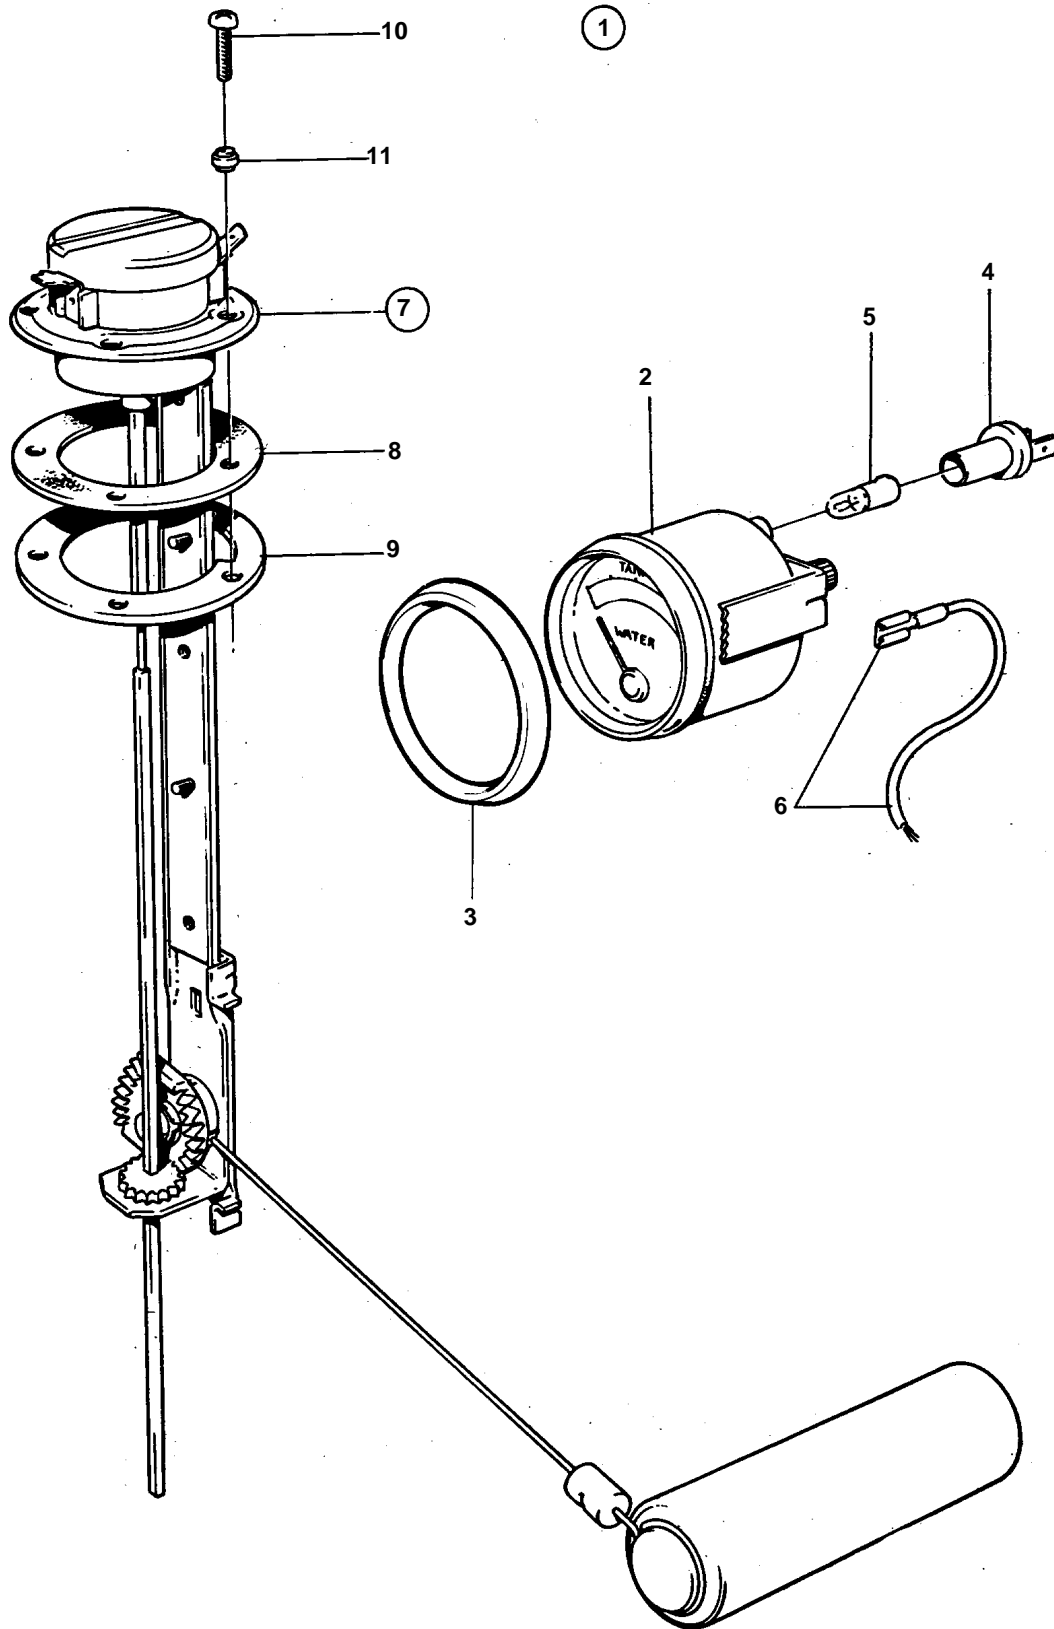

## COMMON

REF	PART NO.	QTY	DESCRIPTION	NOTES
1	828717	1		24V
2	828636	1	• Tank gauge	*
3	828542	1	• Front ring	*
4	808175	1	• Bulb socket	
5	182059	1	• Bulb	
6		X	• CABLES AND TERMINALS	SEE GROUP 3
7	834389	1	• Sender	
8	89865	1	• • Gasket	
9	834480	1	• • Flange	
10	956078	4	• • Screw	L = 16 MM
	956081	1	• • Screw	L = 25 MM
11	834481	5	• • Gasket	