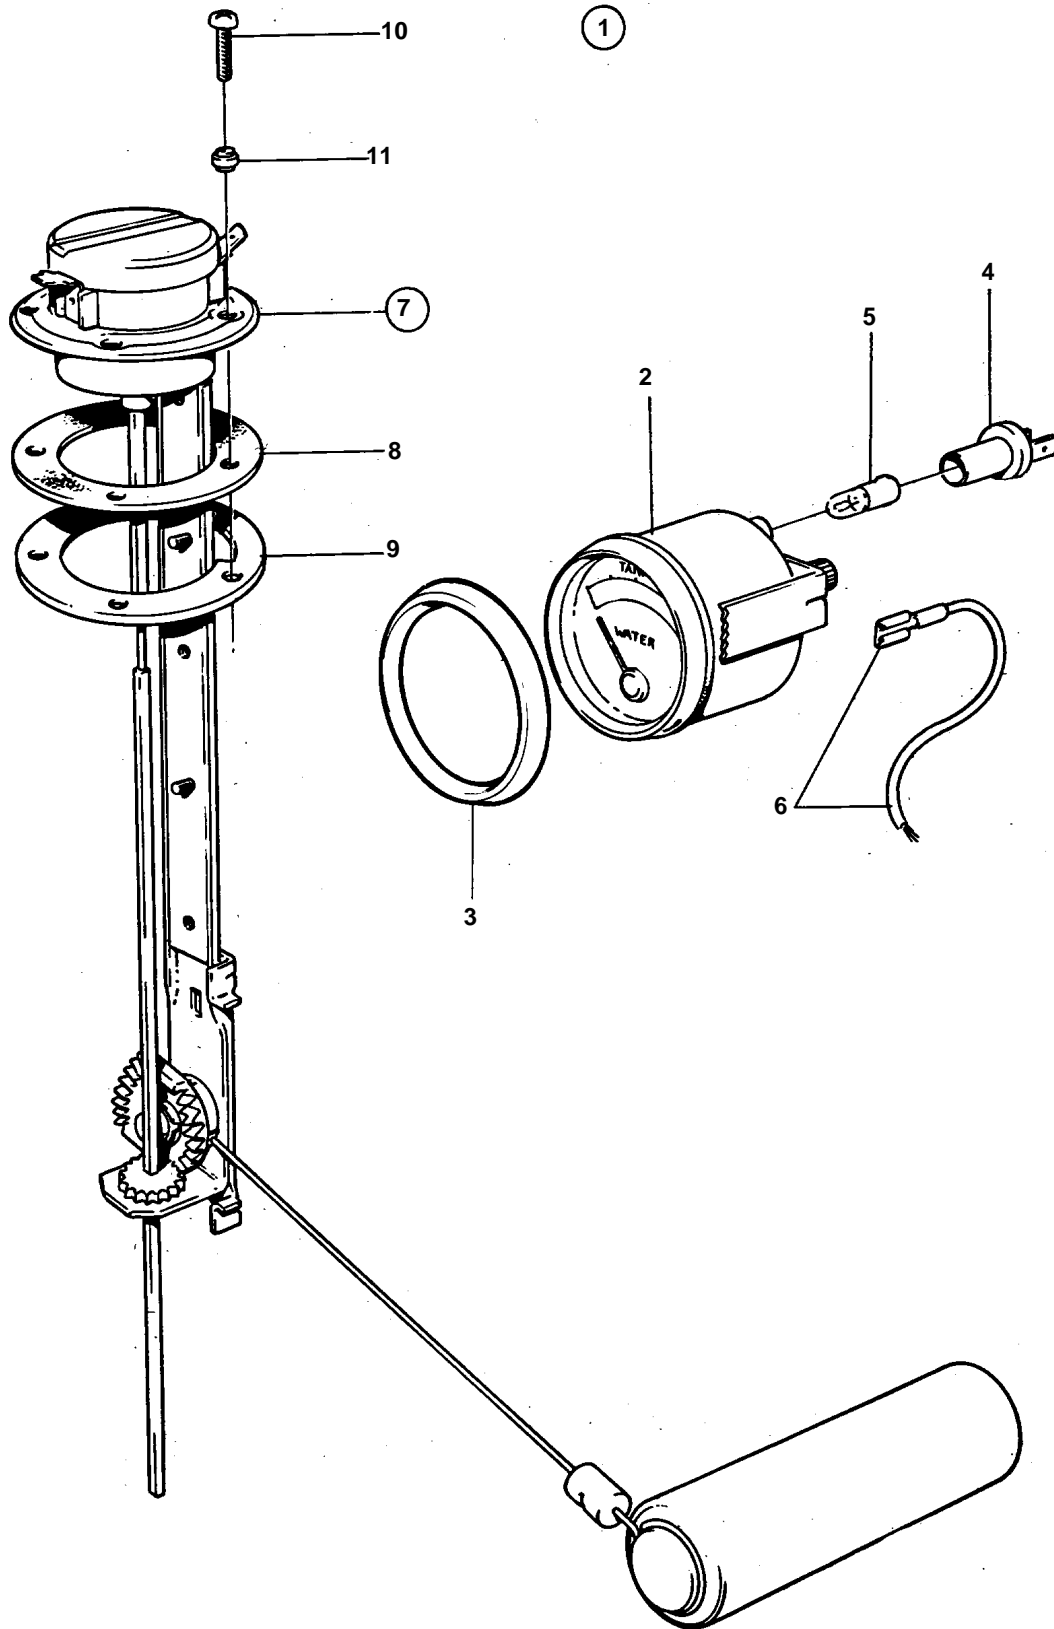

## COMMON

REF	PART NO.	QTY	DESCRIPTION	NOTES
1	828715	1		24V
2	828633	1	• Tank gauge	*
3	828542	1	• Front ring	*
4	808175	1	• Bulb socket	
5	182059	1	• Bulb	
6		X	• CABLES AND TERMINALS	SEE GROUP 3
7	837999	1	• Tank sensor	
8	89865	1	• • Gasket	
9	834480	1	• • Flange	
10	956078	4	• • Screw	L = 16 MM
	956081	1	• • Screw	L = 25 MM
11	834481	5	• • Gasket	