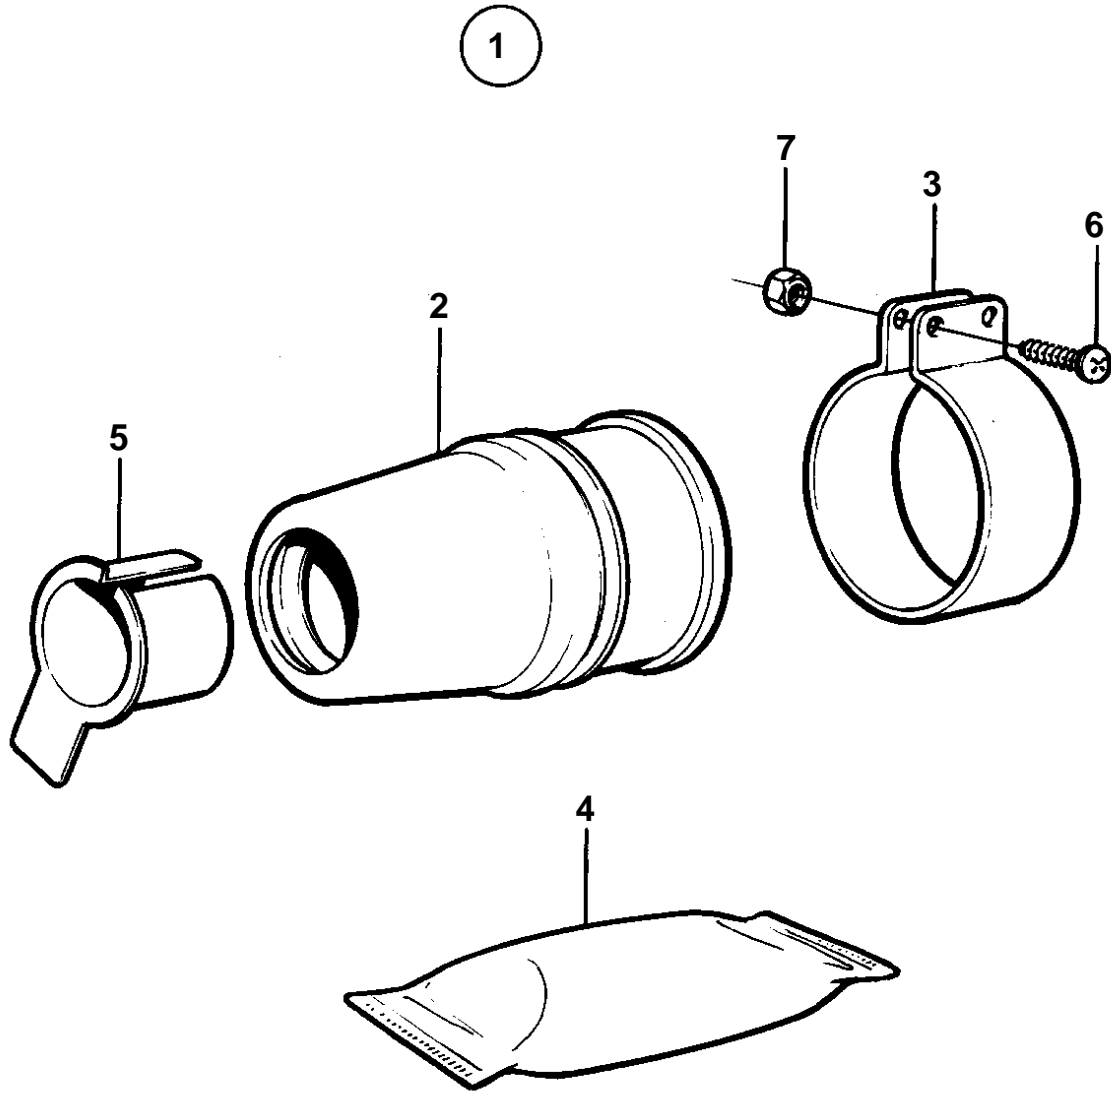

COMMON

6147

COMMON

REF	PART NO.	QTY	DESCRIPTION	SEE SEC.	NOTES
1	828527	1	Seal Bulletin P-44-6-1	P-44-6-1-EN	D = 40 MM Rubber Stuffing Box
2		1	· STUFFING BOX		
3	828528	1	· Clamp		
4	828250	1	· Grease		
5		1	· UNIVERSAL SLEEVE		
6	949418	2			
7	966170	2	· Nut		