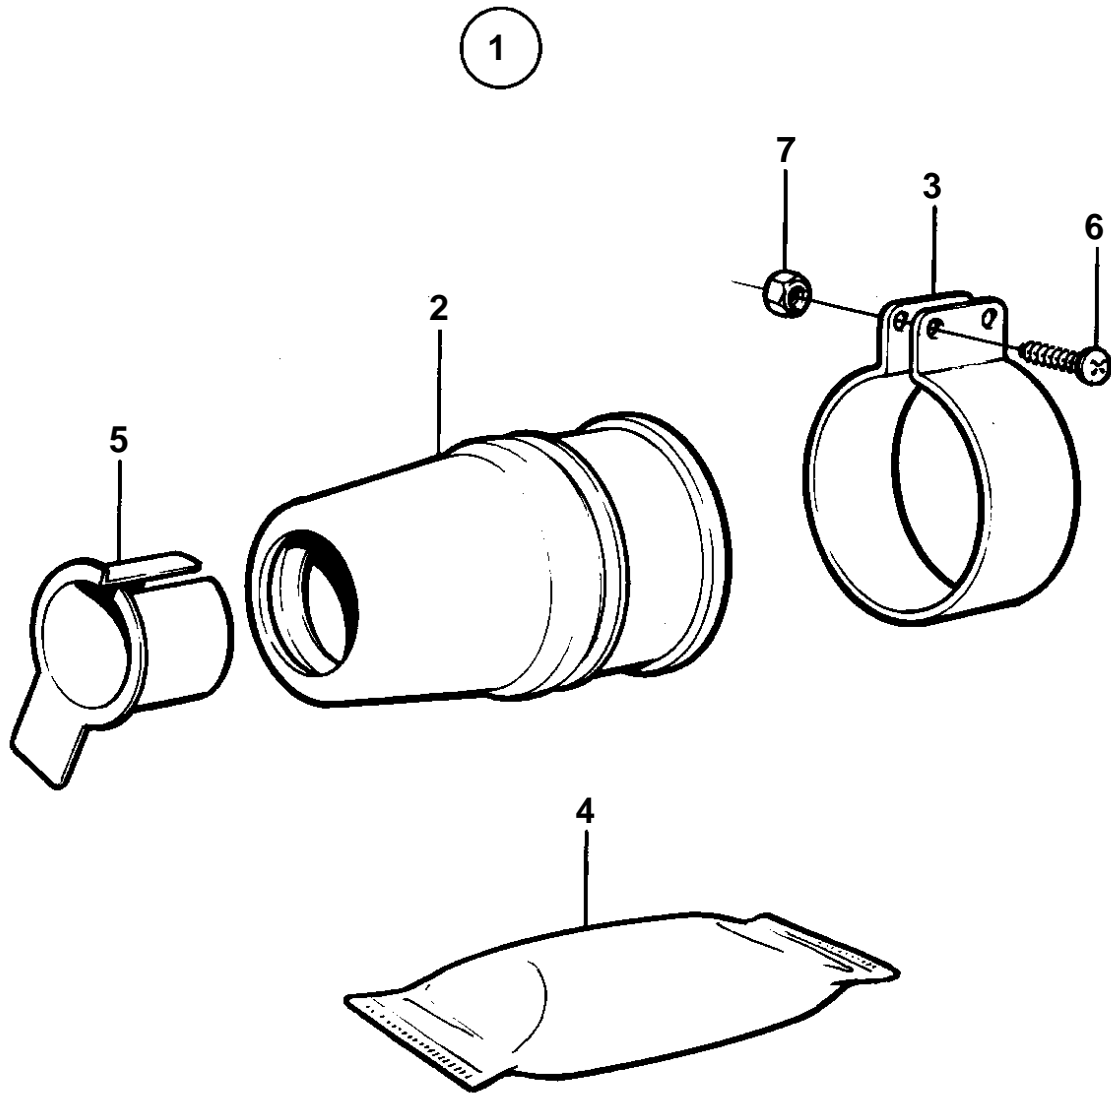

COMMON

6147

COMMON

REF	PART NO.	QTY	DESCRIPTION	SEE SEC.	NOTES
1	828422	1	Seal		D = 30 MM
			Bulletin P-44-6-1	P-44-6-1-EN	Rubber Stuffing Box
2		1	· STUFFING BOX		
3	828418	1	· Clamp		
4	828250	1	· Grease		
5		1	· UNIVERSAL SLEEVE		
6	949418	2			
7	966170	2	· Nut		