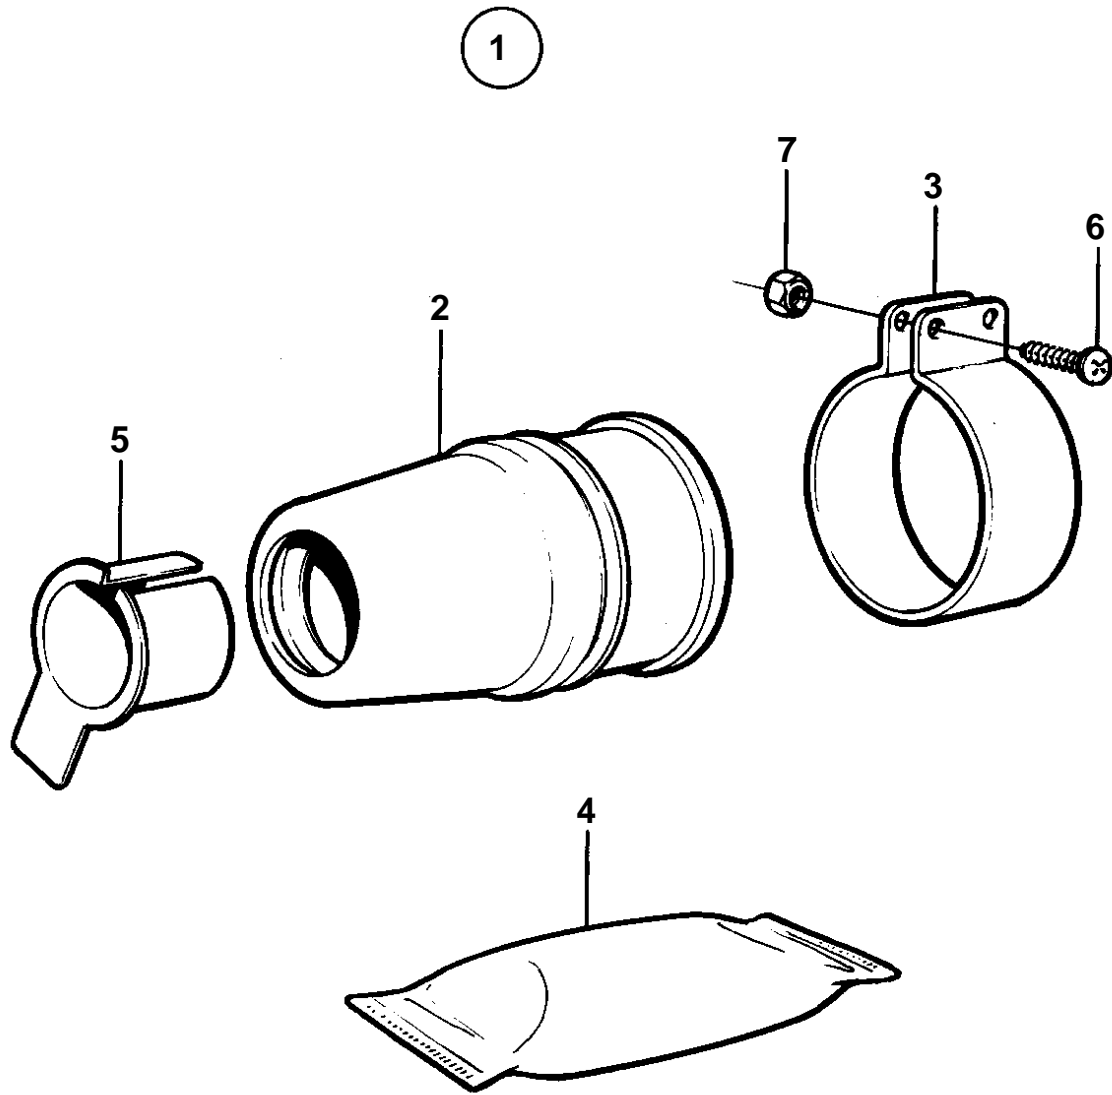

COMMON

6147

COMMON

REF	PART NO.	QTY	DESCRIPTION	SEE SEC.	NOTES
1	828254	1	Seal		D = 25 MM
			Bulletin P-44-6-1	P-44-6-1-EN	Rubber Stuffing Box
2		1	• STUFFING BOX		
3	828142	1	• Clamp		
4	828250	1	• Grease		
5		1	• UNIVERSAL SLEEVE		
6	949418	2			
7	966170	2	• Nut		