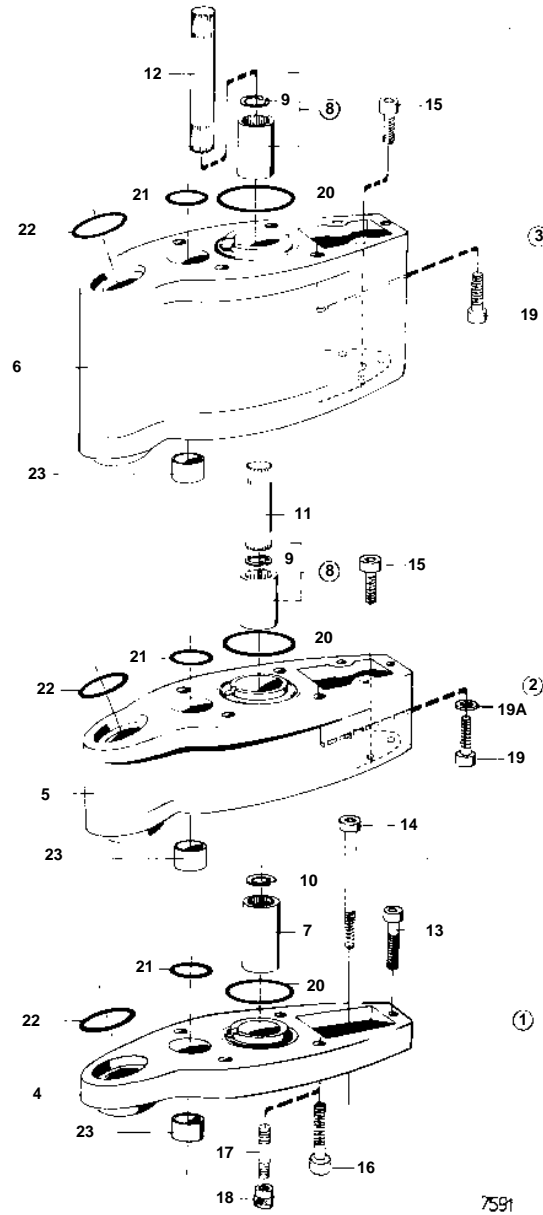

COMMON

COMMON

REF	PART NO.	QTY	DESCRIPTION	NOTES
2	814318	1	Extension kit	L = 4"
5		1	· ADAPTER	
8	875183	1	· Splined sleeve	
9	914508	1	· · Snap ring	
11	814321	1	· Shaft	
15	941809	3	· Screw	
19	941810	4	· Screw	
19A	853095	4	Washer	
20	925256	1	· O-ring	
21	125017	1	· O-ring	
22	941820	1	· O-ring	
23	897823	1	· Tube	