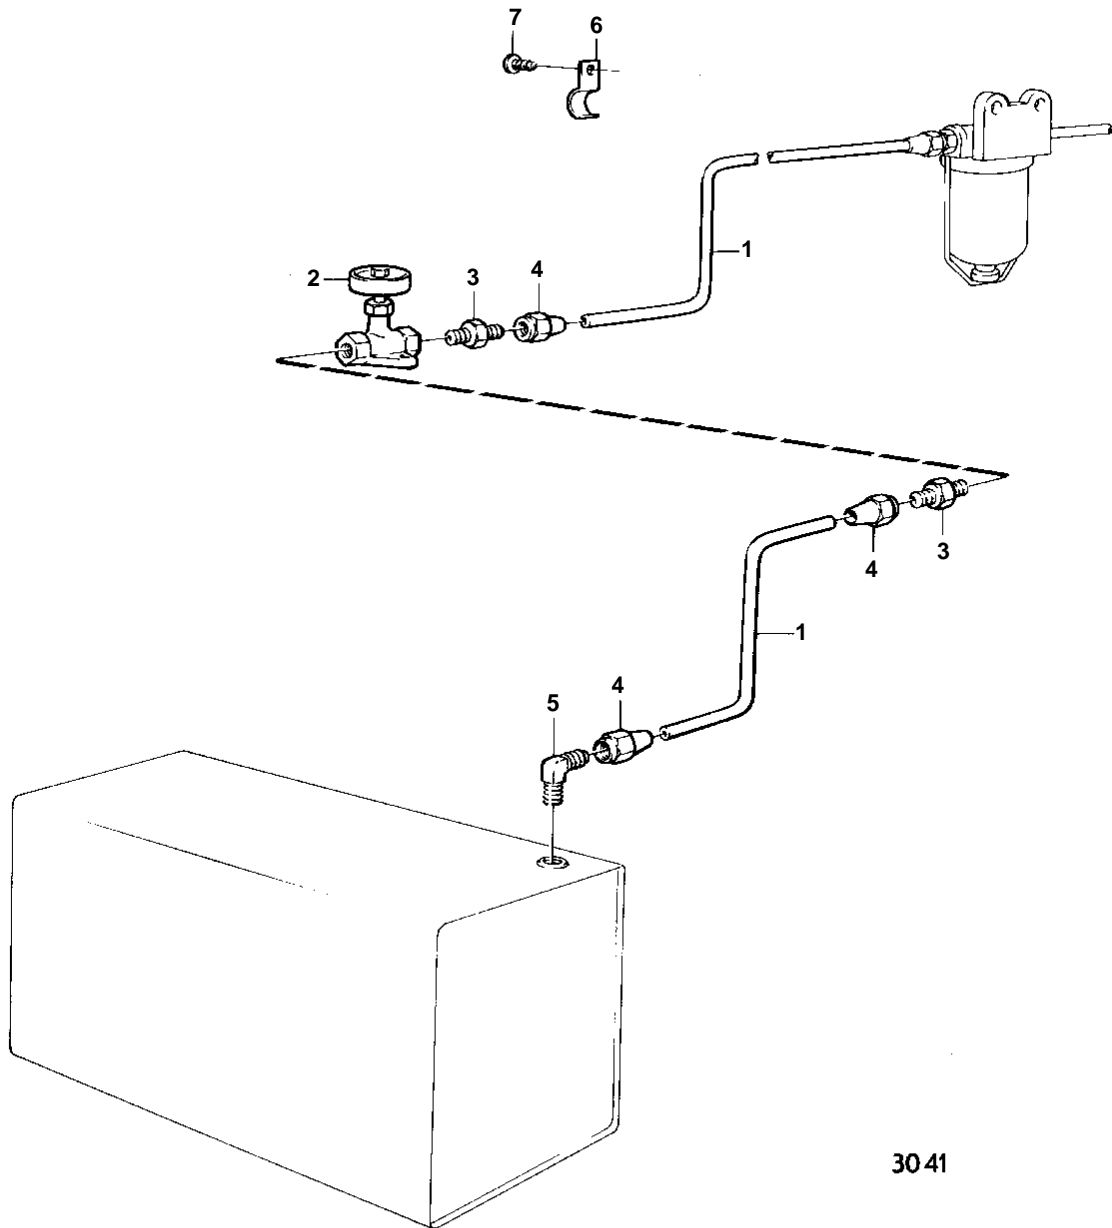

COMMON

3041

## COMMON

REF	PART NO.	QTY	DESCRIPTION
1	954305	X	Copper tube
2	824599	1	Tap
3	954336	2	Nipple
4	954322	3	Cap nut
5	954343	1	Elbow nipple
6	951189	X	Clamp
7	955139	X	Screw