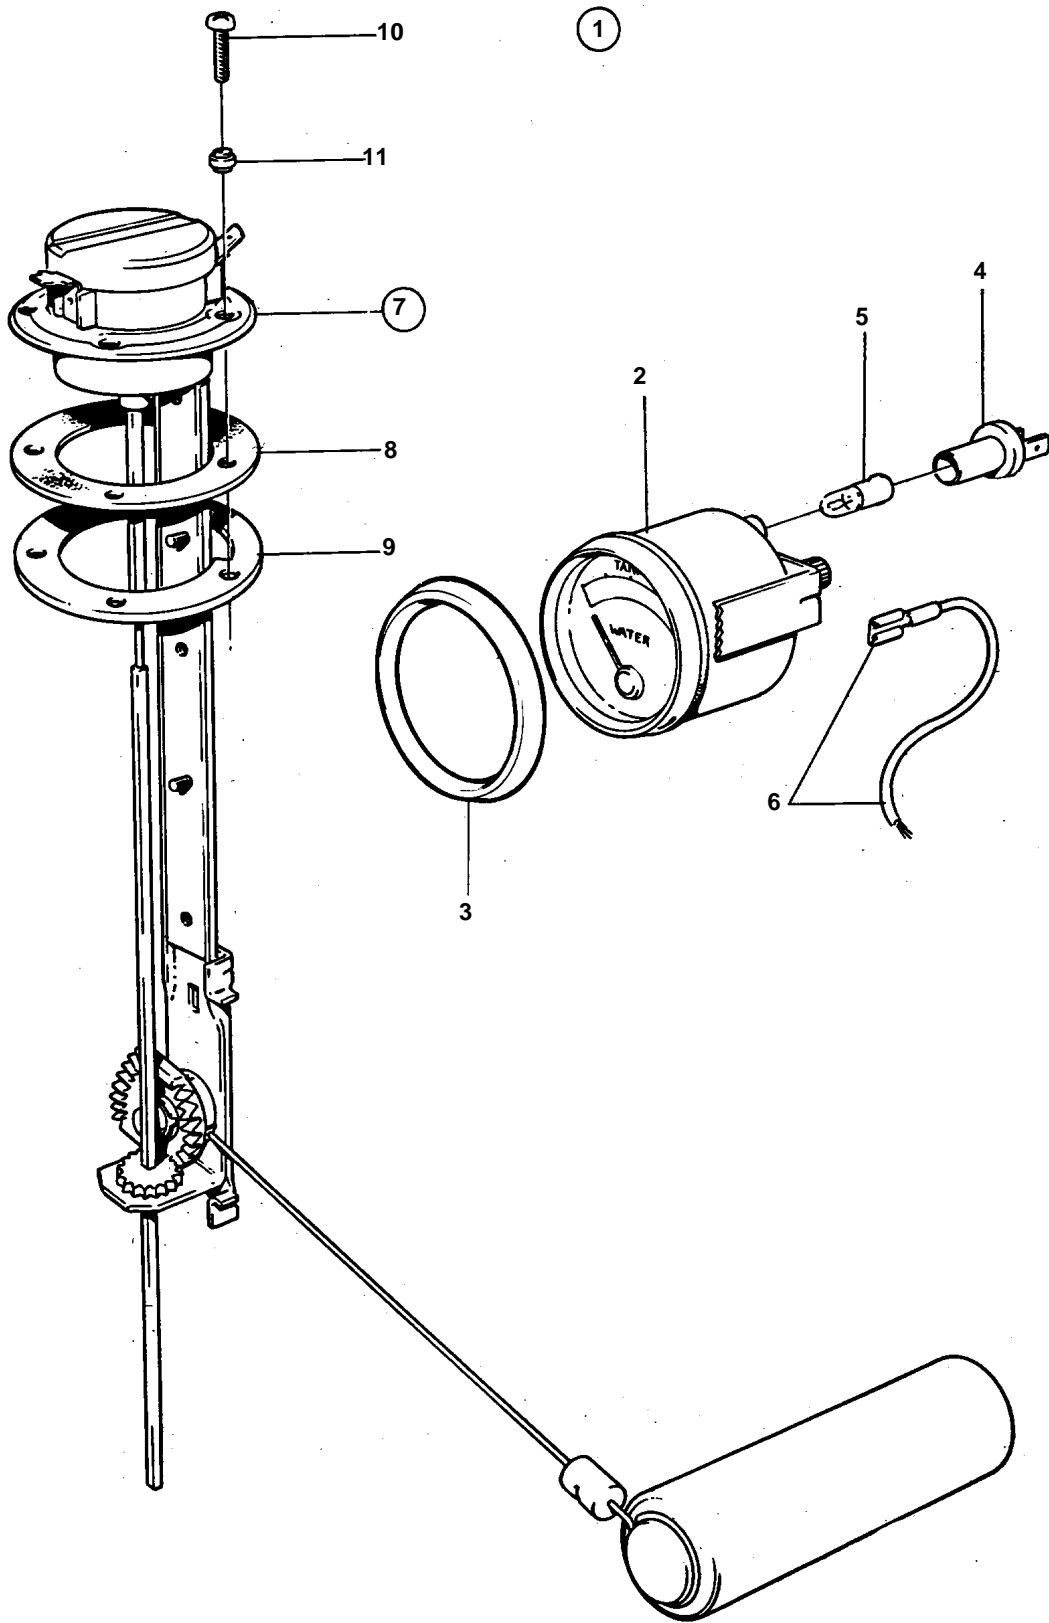

COMMON

COMMON

| REF | PART NO. | QTY | DESCRIPTION | NOTES |
|-----|----------|-----|------------------------|-----------------------------------|
| 1 | 858881 | 1 | Tank gauge kit | 12V. WHITE COLOURED DECOR STRIPE. |
| 2 | 828635 | 1 | · Water level gauge | |
| 3 | 828542 | 1 | · Front ring | REPL BY 858643 |
| | 858643 | 1 | · Front ring | |
| 4 | 808175 | 1 | · Bulb socket | |
| 5 | 19923 | 1 | · Bulb | |
| 6 | | X | · CABLES AND TERMINALS | SEE GROUP 3 |
| 7 | 834389 | 1 | · Sender | |
| 8 | 89865 | 1 | · · Gasket | |
| 9 | 834480 | 1 | · · Flange | |
| 10 | 956078 | 4 | · · Screw | L = 16 MM |
| 11 | 834481 | 5 | · · Gasket | |