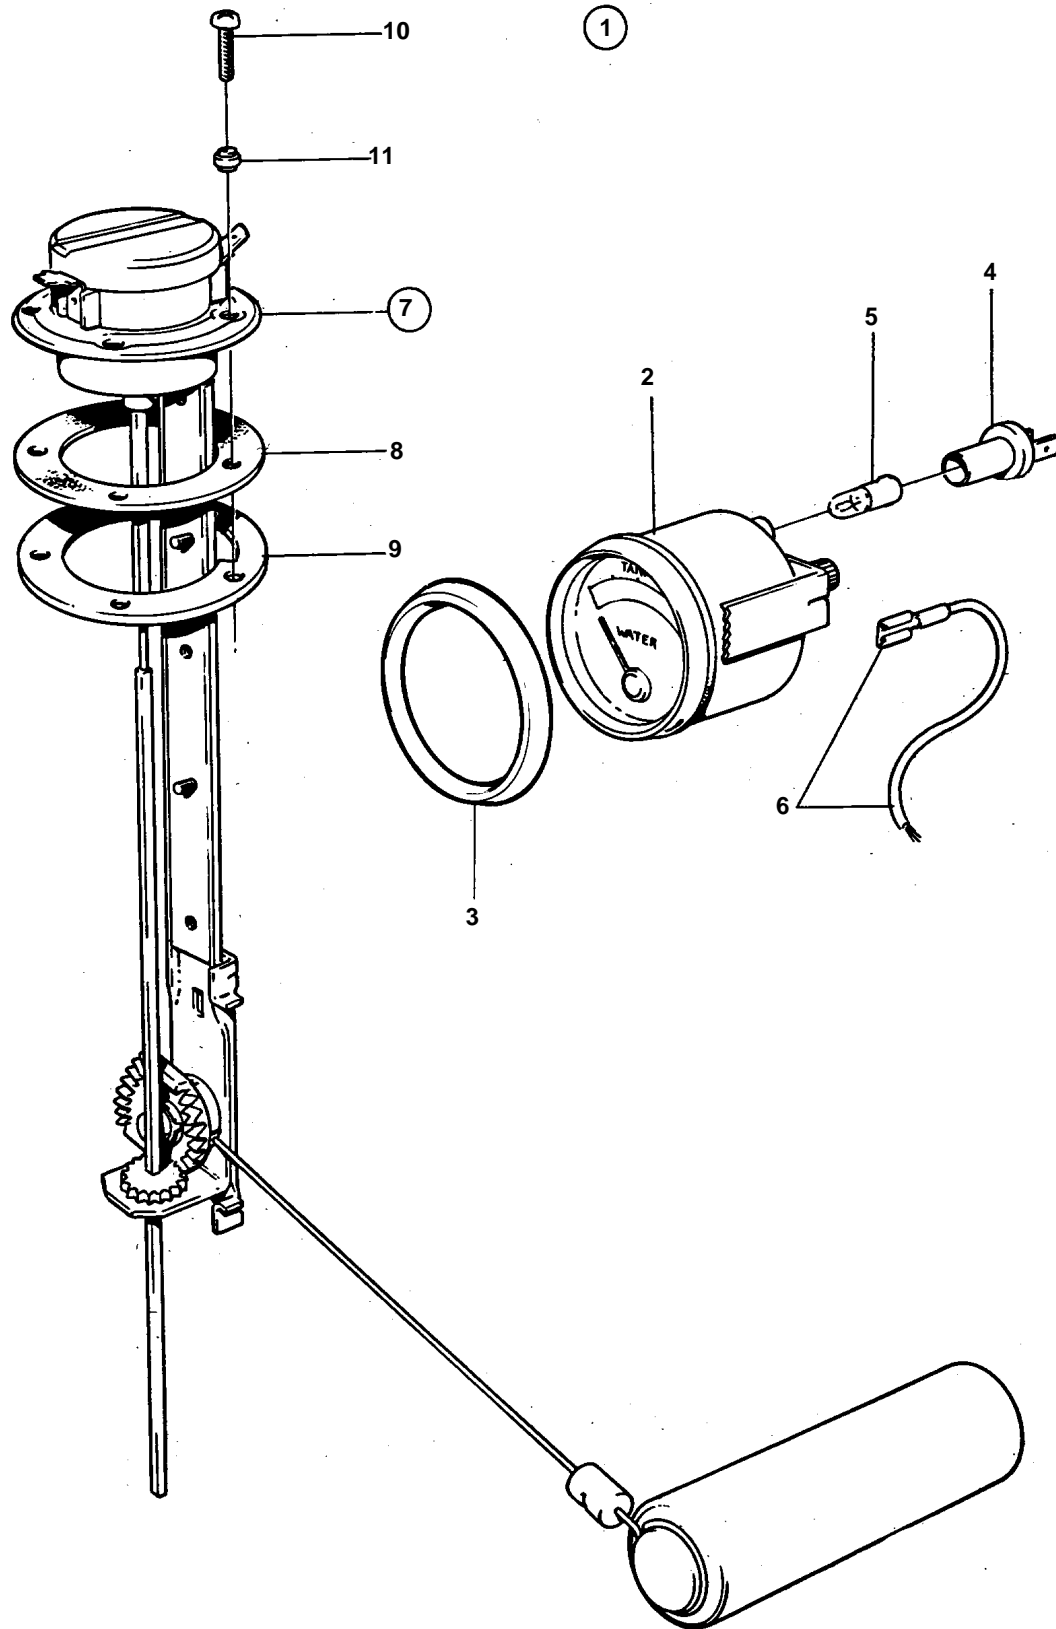

COMMON

COMMON

REF	PART NO.	QTY	DESCRIPTION	NOTES
1	828716	1	Water level gauge	12V, REPL BY 858881. GOLD COLOURED DECOR STRIPE.
2	828635	1	· Water level gauge	*
3	828542	1	· Front ring	REPL BY 858643
	858643	1	· Front ring	
4	808175	1	· Bulb socket	
5	19923	1	· Bulb	
6		X	· CABLES AND TERMINALS	SEE GROUP 3
7	834389	1	· Sender	
8	89865	1	· · Gasket	
9	834480	1	· · Flange	
10	956078	4	· · Screw	L = 16 MM
	956081	1	· · Screw	L = 25 MM
11	834481	5	· · Gasket	