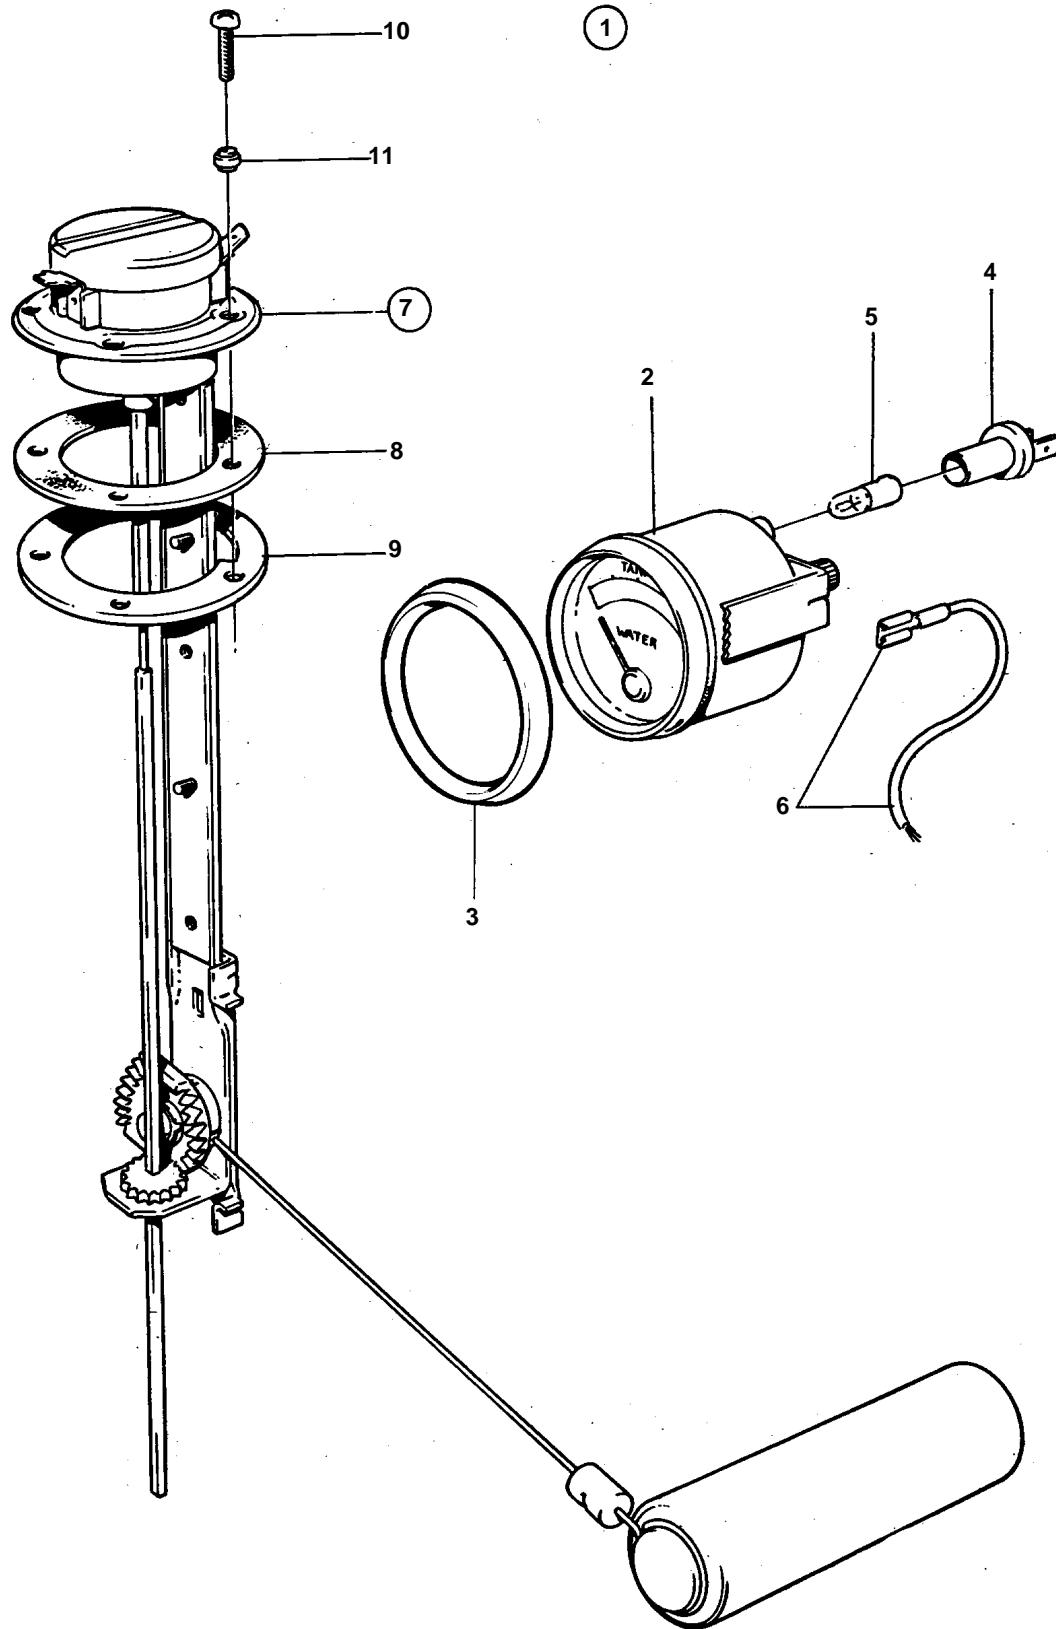

COMMON

COMMON

REF	PART NO.	QTY	DESCRIPTION	NOTES
1	828714	1	Fuel gauge kit	12V, REPL BY 858879. GOLD COLOURED DECOR STRIPE.
2	828632	1	· Fuel gauge	*
3	828542	1	· Front ring	REPL BY 858643
	858643	1	· Front ring	
4	808175	1	· Bulb socket	
5	19923	1	· Bulb	
6		X	· CABLES AND TERMINALS	SEE GROUP 3
7	837999	1	· Tank sensor	
8	89865	1	· · Gasket	
9	834480	1	· · Flange	
10	956078	4	· · Screw	L = 16 MM
	956081	1	· · Screw	L = 25 MM
11	834481	5	· · Gasket	