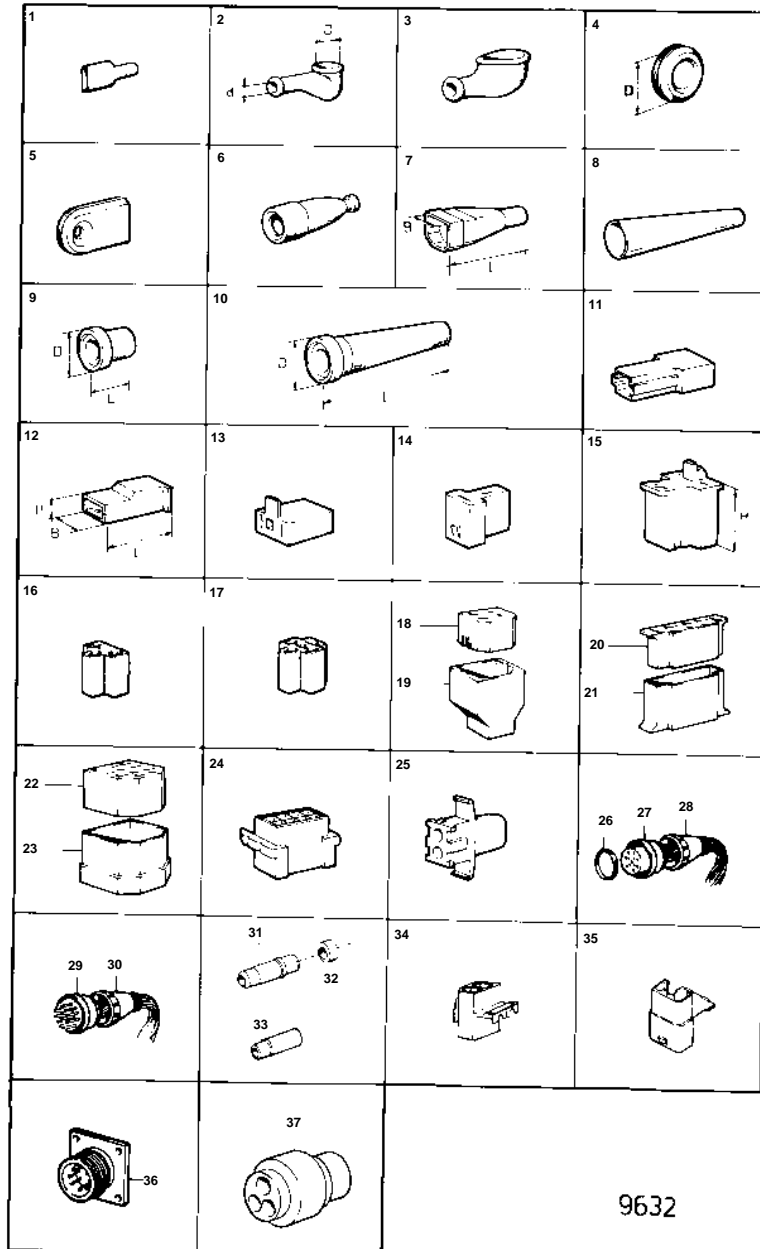

## COMMON

REF	PART NO.	QTY	DESCRIPTION	NOTES
1	959046	X	Protecting sleeve	
2	855281	X	Rubber cap, RUBBER CAP	(841234)
	829200	X	Protective cap	D = 16 MM D = 14 MM D = 16 MM D = 6 MM
	76614	X	Rubber collar	
3	673580	X	Rubber collar	
4	941269	X	Cable grommet	D = 25 MM
	821053	X	Rubber bushing	D = 35 MM
5	823759	X	Cable grommet	
6	1576005	X	Bellows	
	1573077	X	Bellows	
7	831966	X	Protective cap	L = 88 MM B = 32,5 MM
8	844278	X	Isolation	BLACK, FOR (844280)
	844279	X	Isolation	RED, FOR (844280)
9	847005	X	Sealing collar	L = 4,6 MM D = 3,0 MM
10	847005	X	Sealing collar	L = 100 MM D = 20 MM
11	958207	X	Tab housing	FOR958208. 1-WAY.
12	947848	X	Receptacle housing, RECEPTACLE HOUSING	L = 20 MM. 1-WAY.
	949181	X	Receptacle housing, RECEPTACLE HOUSING	H = 6 MM B = 7,8 MM L = 24 MM. 1-WAY.
	958208	X	Housing, RECEPTACLE HOUSING	H = 7 MM B = 10,2 MM FOR958207. 1-WAY.
	949597	X	Housing	L = 24 MM H = 8,2 MM B = L = 24,5 MM. 1-WAY.
	943511	X	Receptacle housing, PROTECTING SLEEVE	H = 6,1 MM B = 8,8 MM L = 24 MM. 1-WAY. H = 7,4 MM, B = 10 MM
13	1578937	X	Receptacle housing	2-WAY
14	958210	X	Receptacle housing	2-WAY
15	945469	X	Receptacle housing	L = 23 MM. 3-WAY.
	963374	X	Housing, RECEPTACLE HOUSING	L = 24 MM. 3-WAY. FOR881485
16	948854	X	Receptacle housing	3-WAY.
17	1214948	X	Receptacle housing	5-WAY.
18	958213	X	Housing	4-WAY.
19	958212	X	Receptacle housing	4-WAY.
20	941104	X	Receptacle housing	8-WAY.
21	941105	X	Receptacle housing	8-WAY.
22	945830	X	Receptacle housing	11-WAY.
23	945831	X	Tab housing	11-WAY.
24	944077	X	Housing	8-WAY.
	948294	X	Receptacle housing, INSULATOR	9-POL INCL.IN 853032
25	948995	X	Tab housing	2-WAY.
26	846615	X	Sealing ring	
27	846612	X	Sleeve connector	16-WAY
28	846613	X	Unloading cable	
29	846647	X	Pin connector	16-WAY
30	846613	X	Unloading cable	
31	1608765	X	Isolation	FOR 965824
32	1608766	X	Seal	FOR 1608765
33	1598753	X	Isolation	FOR 949371
34	1307048	X	Receptacle housing	
35	1307049	X	Tab housing	
36	846611	X	Sleeve connector	
37	853498		Receptacle housing, INSULATOR	3-POL INCL.IN 853032