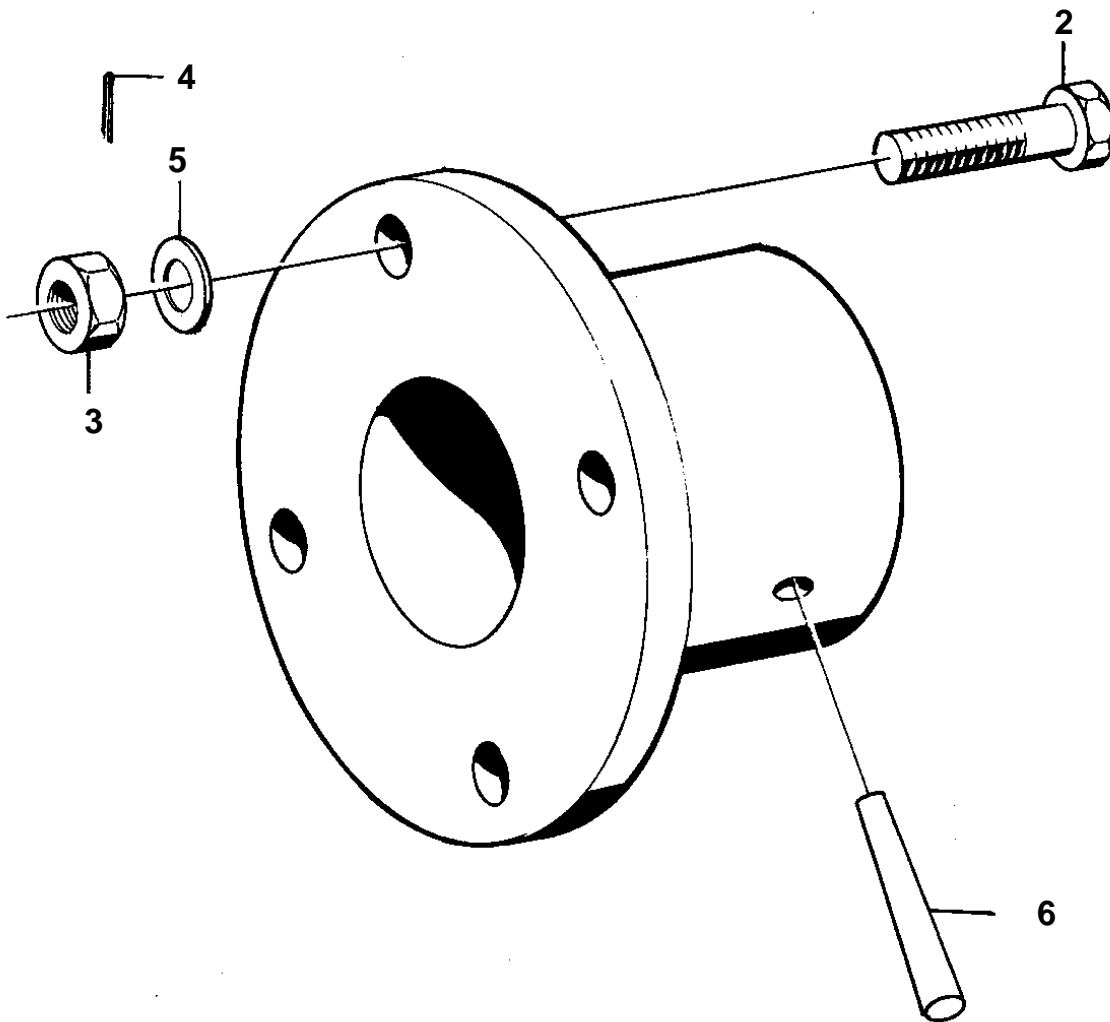

1

4624

REF	PART NO.	QTY	DESCRIPTION	NOTES
	829281	1	Companion flange	45MM HOLE FOR PROPELLER SHAFT.
2	955692	4	• Screw	L = 32 MM
	955691	4	• Screw	L = 25 MM
3	955883	4	• Nut	
4	907834	4	• Cotter pin	
5	941909	4	• Spring washer	
6	907617	1	• Pin	