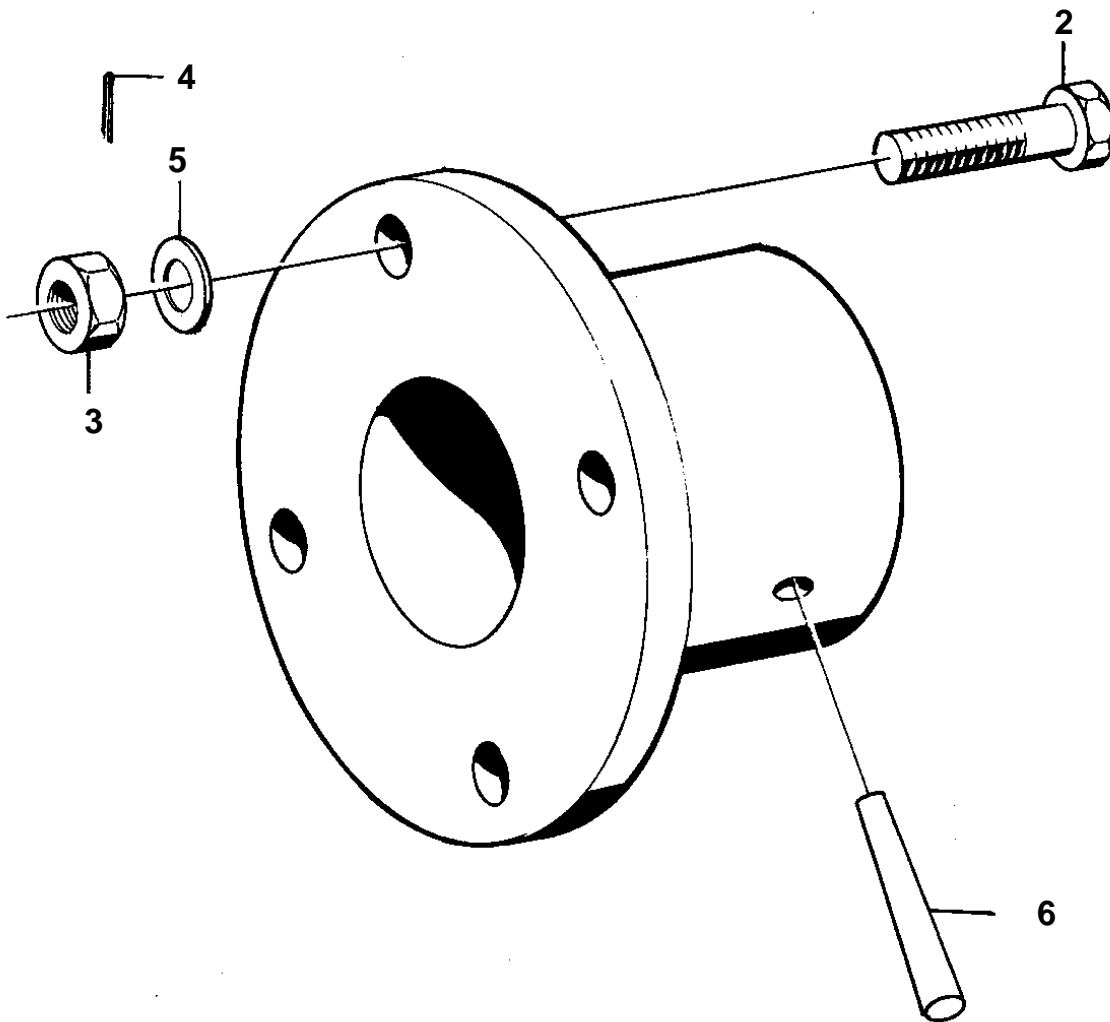

1

4624

REF	PART NO.	QTY	DESCRIPTION	NOTES
	828388	1	Shaft flange	35MM HOLE FOR PROPELLER SHAFT.
2	955692	4	· Screw	L = 32 MM
3	955883	4	· Nut	
4	907834	4	· Cotter pin	
5	941909	4	· Spring washer	
6	907617	1	· Pin	