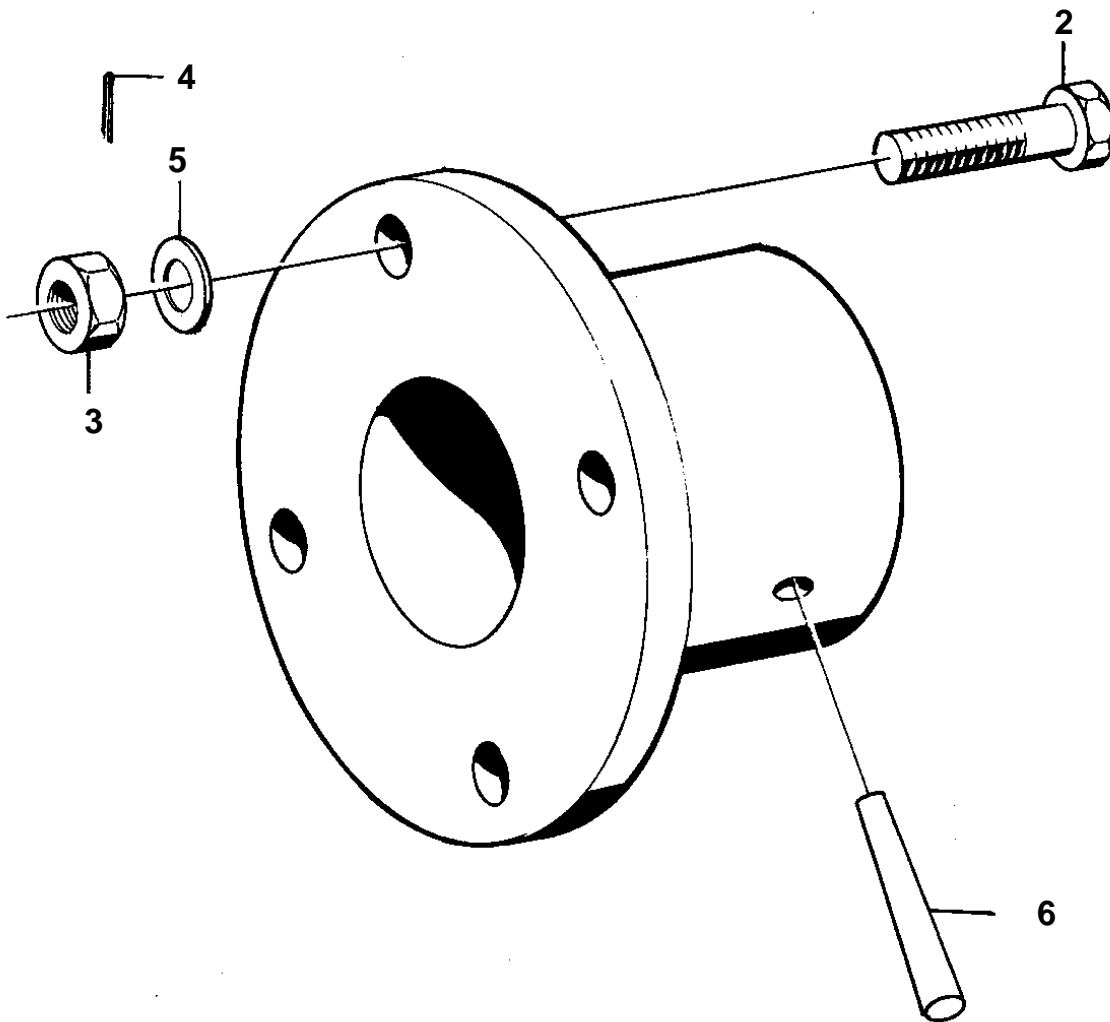

1

4624

REF	PART NO.	QTY	DESCRIPTION	NOTES
1	828330	1	Prop shaft drive	BB115B SPEC 867160, 867180, BB115C. MD21A SPEC 867137.
2	955676	4	· Screw	
3	950374	4	· Nut	
5	942336	4	· Spring washer	
6	907615	1	· Pin	