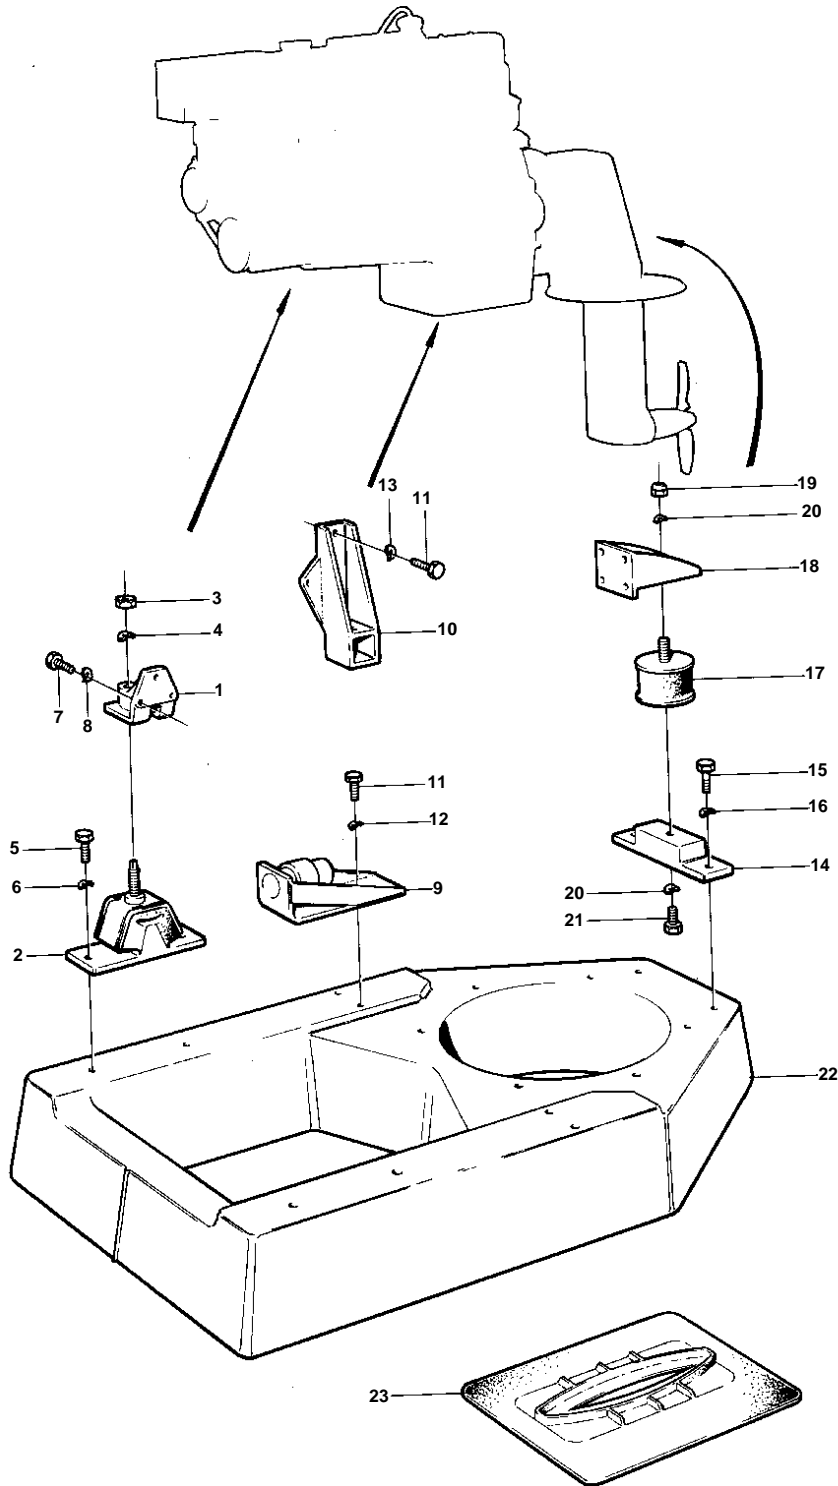

MD21A/110S

5321

MD21A/110S

REF	PART NO.	QTY	DESCRIPTION	NOTES
1	851390	1	Engine bracket	S.B
	851391	1	Engine bracket	P
2	851467	2	Rubber element	
3	955805	2	Nut	
4	941912	2	Spring washer	
5	955318	4	Screw	
6	942336	4	Spring washer	
7	959222	6	Screw	(955297)
8	941907	6	Spring washer	
9	851393	2	Absorber	
10	851389	2	Damper stop	
11	955318	10	Screw	
12	942336	4	Spring washer	
13	941908	6	Spring washer	
14	851275	1	Bracket	
15	955318	2	Screw	
16	942336	2	Spring washer	
17	851468	1	Rubber element	
18	851314	1	Bracket	SEE GROUP 4C
19	946034	1	Nut	
20	940280	2	Spring washer	
21	955338	1	Screw	
22	851283	1	Engine bed	
23	850353	1	Cover plate	