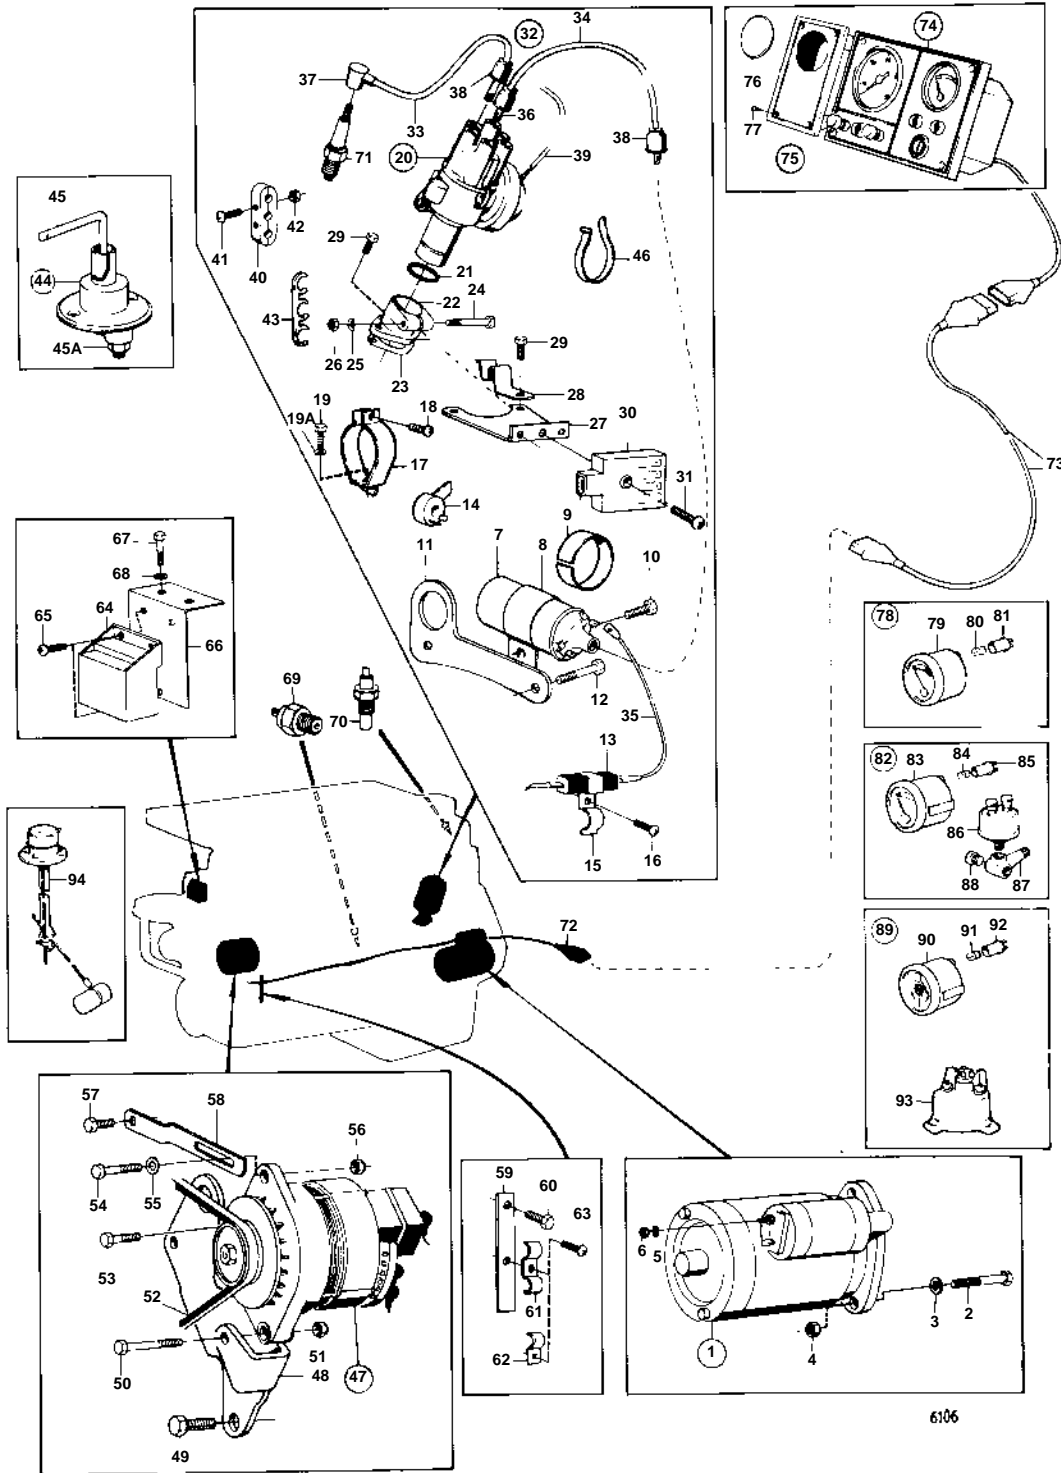

AQ165A,AQ170A,AQ170B,BB165A,BB170A,BB170B

AQ165A,AQ170A,AQ170B,BB165A,BB170A,BB170B

REF	PART NO.	QTY	DESCRIPTION	SEE SEC.	NOTES
1	870977	1			POUR SECTION CABLE 0,5-1,5 MILLIM%ETRE-CARR%E1
				030-1450	
	834339	1	Starter motor		MOXXXX/114815-
	3803074	1	Starter motor, exch		Exchange unit
				030-1460	
	834339	1	Starter motor		EARLY TYPE USA
	3803074	1	Starter motor, exch		Exchange unit
				030-1460	
	834976	1	Starter motor		LATE TYPE USA
				030-1500	
2	940184	2	Screw		
3	955896	2	Washer		
4	940157	2	Nut		
5	941907	1	Spring washer		
6	955782	1	Nut		
7		1	IGNITION COIL		MO-XXXX/120526. BB225B MO 20394-, BB260B MO 20364-.
	841931	1	Ignition coil, IGNITION COIL		(834461). SINTRED METAL. MO XXXX/120527-
	841931	1	Ignition coil		
8		1	· CLAMP		
9	834530	1	Intermediate ring		MO-XXXX/120526
10	955524	1	Screw		MO-XXXX/103956
11		1	LIFT EYE		EARLY TYPE
		1	LIFT EYE		LATE TYPE, SEE GROUP 2B
12	955549	2	Screw		SEE GROUP 4A
13	870941	1	Resistor		MO-XXXX/103956
14	831875	1	Resistor		MOXXXX/103957-
15	831118	1	Bracket		MO-XXXX/103956
16	950045	1	Screw		MO-XXXX/103956
17	831867	1	Clamp, CLAMP		MOXXXX/103956-
					MO-XXXX/120526
	834460	1	Clamp		MOXXXX/120527-
18	834371	1	Screw		MOXXXX/103957-
19	955513	1	Screw		MOXXXX/103957-
19A	941906	1	Spring washer		MOXXXX/123282-
20	241533	1	Distributor		ALT. REPLACED BY 841069.. CAN'T BE USED ON ALTERNATOR 841765.
				030-0750	
	831786	1			ALT. REPLACED BY 841729.
				030-0750	
	834466	1	Distributor		ALT. AQ290A MO 20460-.
				030-0750	
21	925060	1	O-ring	IK	
22	418276	1	Flange		
23	418265	1	Gasket	IK	
24	955515	1	Screw		
25	941906	1	Spring washer		
26	955825	1	Nut		
27		1	BRACKET		EARLY TYPE. MO 15712-19205.
	831304	1	Bracket		LATE TYPE MO-XXXX/103956
	831866	1	Bracket		MOXXXX/103957-
28	831168	1	Clamp		MO-XXXX/103956
29	940135	2	Screw		
30		1	FUSE BOX		EARLY TYPE. REPLACED BY 1 ALTERATOR 841765 AND 1 CABLE UNIT 841822.
	824823	1	Fuse box		LATE TYPE
31	950024	2	Screw		EARLY TYPE
	831837	1	Screw		LATE TYPE
32	875404	1	Ignition cable kit		
33		6	· IGNITION CABLE	IK	
34		1	· IGNITION CABLE	IK	

7736850 - 030 - 030-0400

6106

Upd: 22 NOV 2005

AQ115, BB115, MB20, AQ130, AQ165, BB165, AQ170, BB170, AQD21A, MD21A

VOLVO
PENTA