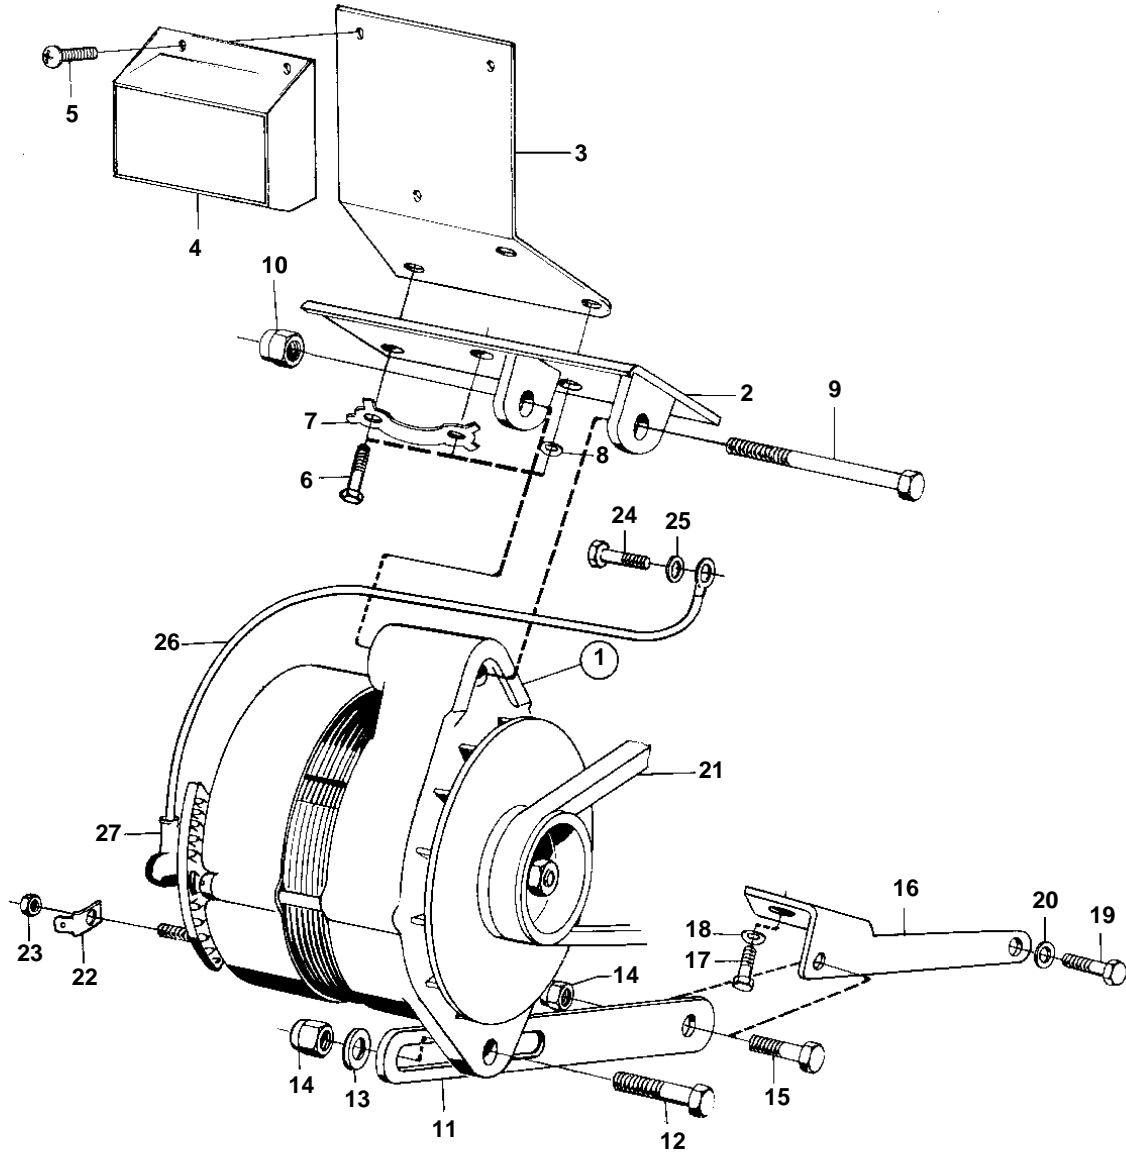

AQD21A,MD21A,MD21A/110S

3740

AQD21A,MD21A,MD21A/110S

REF	PART NO.	QTY	DESCRIPTION	SEE SEC.	NOTES
1	834610	1	Alternator		COMPONENTS NOT STOCKED AS SPARE.
				030-1150	
	834965	1			12V MO-XXXX/151310. DRY BEARING BUSHING.
				030-1150	
	841380	1	Alternator		DRY BEARING BUSHING.
				030-1150	
	841770	1	Alternator Bulletin 49-04		MOXXXX/200255- Alternators
1				49-04-EN 030-1160	
	827303	1	Alternator		24V EXCL SPEC 867038
				030-1100	
2	819911	1	Alternator bracket		
3	829387	1	Bracket		24V
4	823234	1	Charge regulator		24V
5	958236	3	Screw		
6	955295	3	Screw		
7	15287	1	Washer		
8	941907	1	Spring washer		
9	955700	1	Screw		
10	950375	1	Nut		
11	807185	1	Tensioner		
12	955298	1	Screw		
13	191172	1	Washer		
14	963106	2	Nut		
15	955295	1	Screw		
16	826874	1	Bracket		MO-XXXX/189711
	829889	1	Bracket		MOXXXX/189712-
17	955295	1	Screw		
18	941907	1	Spring washer		MO-XXXX/189711
	955894	1	Washer		MOXXXX/189712-
19	946514	1	Screw		SEE GROUP 2A
20	17896	1	Washer		SEE GROUP 2A
21	829207	1	Drive belt		
22	829311	1	Spade terminal		24V
23		1	NUT SCREW		
24	940199	1	Screw		
25	941907	1	Spring washer		
26		X	CABLES AND CABLE TERMINALS	030-2200	
27	76614	1	Rubber collar		EARLY TYPE