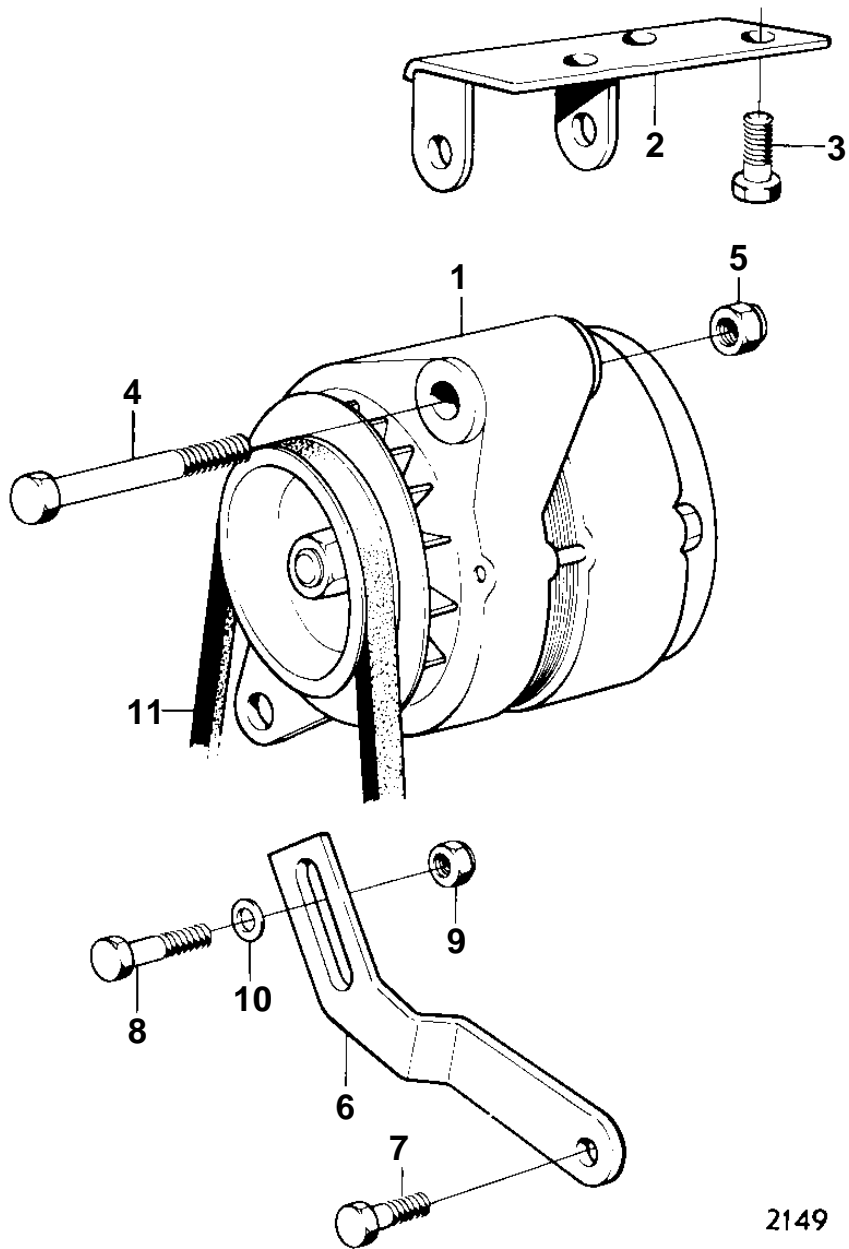

AQ115A,MB20B,BB115A,BB115B,BB115C,MB20C

2149

AQ115A,MB20B,BB115A,BB115B,BB115C,MB20C

REF	PART NO.	QTY	DESCRIPTION	SEE SEC.	NOTES
1	819953	1	Alternator		COMPONENTS NOT STOCKED AS SPARE.
				030-1100	
	827302	1	Alternator		12V, LATE TYPE. COMPONENTS NOT STOCKED AS SPARE.
				030-1100	
	834610	1	Alternator		12V. COMPONENTS NOT STOCKED AS SPARE.
				030-1150	
	841380	1	Alternator		DRY BEARING BUSHING.
				030-1150	
	841770	1	Alternator		
			Bulletin 49-04	49-04-EN	Alternators
1				030-1160	
2	819911	1	Alternator bracket		
3	955523	3	Screw		
4	955700	1	Screw		
5	950375	1	Nut		
6	825626	1	Tensioner		
7	955523	1	Screw		
8	940161	1	Screw		
9	950353	1	Lock nut		
10	191172	1	Washer		
11	950805	1	V-belt		