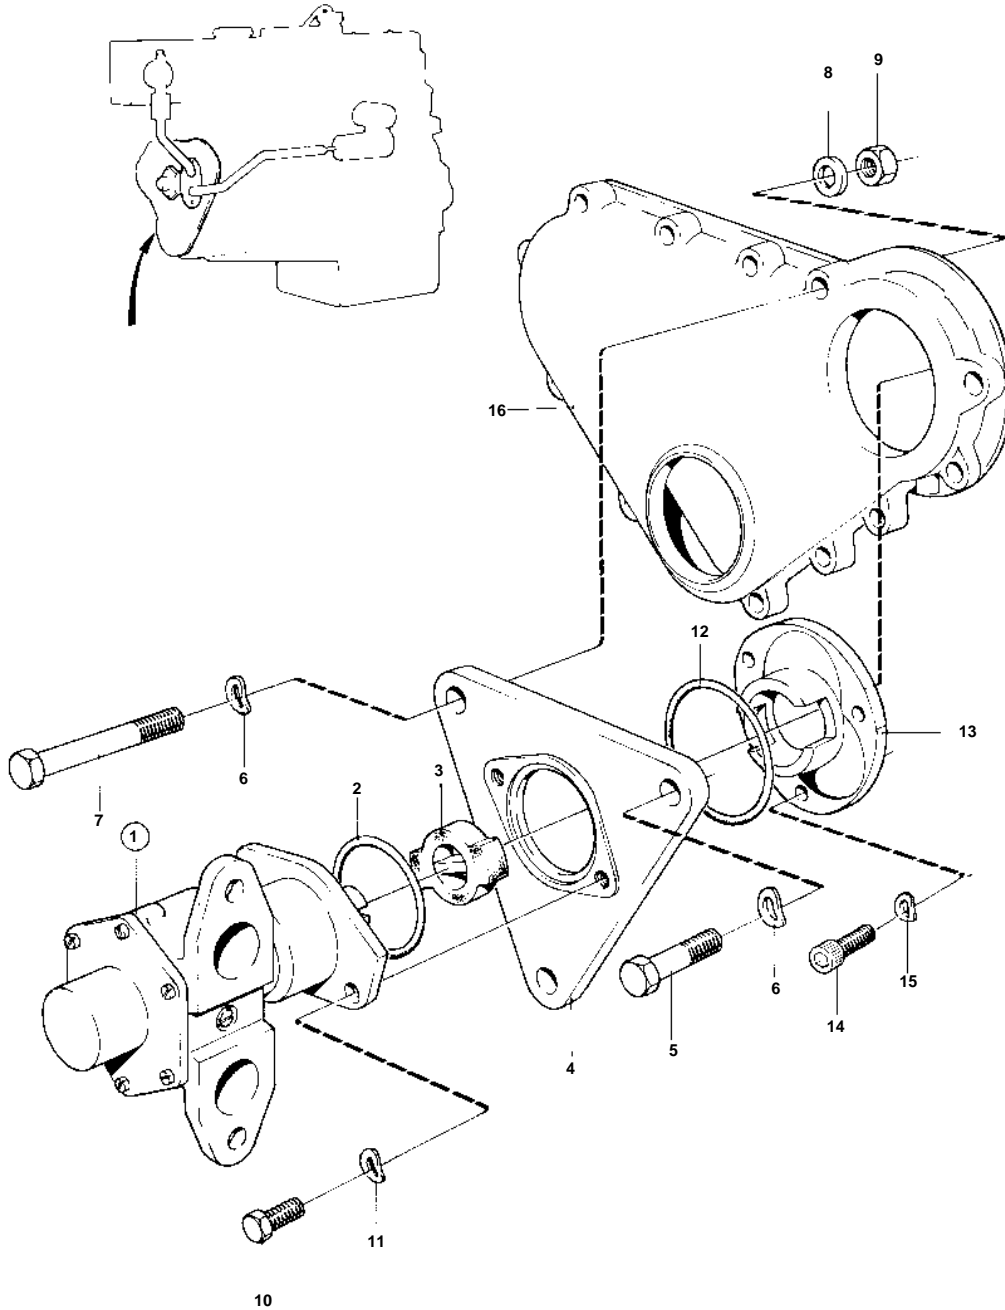

MD21A,AQD21A,MD21A/110S

3724

MD21A,AQD21A,MD21A/110S

REF	PART NO.	QTY	DESCRIPTION	SEE SEC.	NOTES
1	831178	1	Water pump, WATER PUMP		
				02B-1200	
2	925066	1	O-ring		
3	831009	1	Cross piece		
4	829388	1	Anchorage		
5	955318	1	Screw		L = 30 MM
	955317	1	Screw		L = 25 MM
6	941908	3	Spring washer		
7	955328	1	Screw		
8	190503	1	Washer		
9	955783	1	Nut		
10	955271	2	Screw		
11	941906	2	Spring washer		
12	925256	1	O-ring		
13	829277	1	Companion flange		SEE GROUP 2A
14	959219	3	Screw		
15	941907	3	Spring washer		
16		1	TIMING GEAR COVER		SEE GROUP 2A