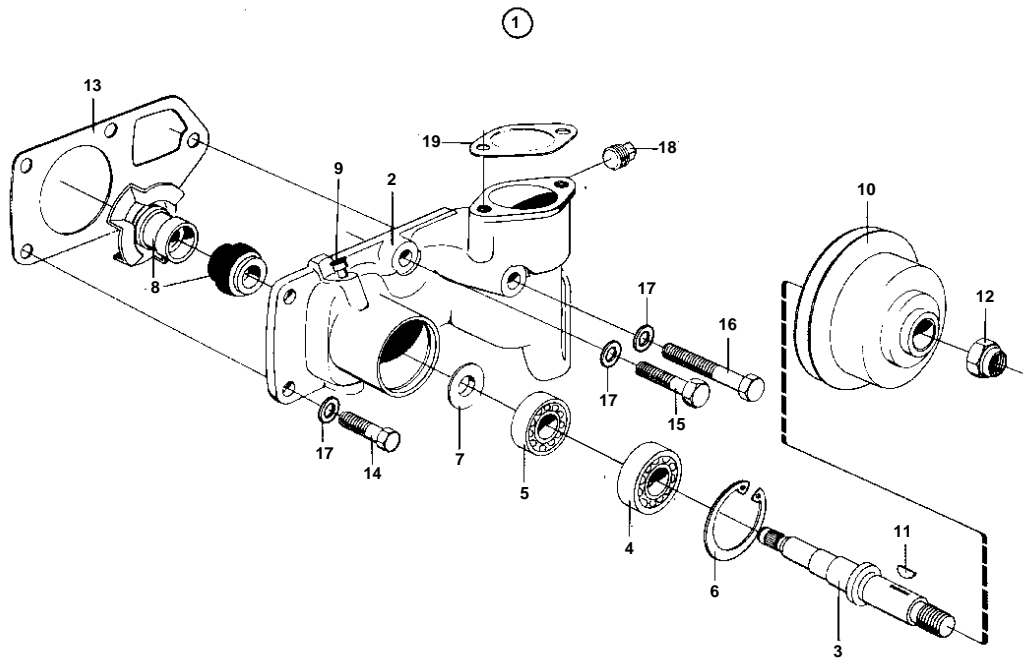

MD21A,AQD21A,AQD21A/110S

5651

MD21A,AQD21A,AQD21A/110S

REF	PART NO.	QTY	DESCRIPTION		NOTES
1	826870	1	Water pump		
2		1	· HOUSING		
3	826867	1	· Shaft	IK	
4	181574	1	· Ball bearing		EARLY TYPE D70B SPEC. 867060. TD70B SPEC. 867066.. SPEC. 867061, 867062.
5	181862	1	· Ball bearing	IK	(181575)
6	826866	1	· Washer kit	IK	
7	818402	1	· Deflector	IK	
8	826871	1	· Impeller	IK	
9	951100	1	· Lubricator	IK	EARLY TYPE
10	826868	1	Pulley		
11	817776	1	Key	IK	
12	945542	1	Lock nut		
13	819689	1	Gasket	IK	
14	946516	2	Screw		EARLY TYPE
15	947405	2	Screw		EARLY TYPE
16	947737	1	Screw		EARLY TYPE
17	941663	5	Washer		EARLY TYPE
18	952077	1	Plug		(800475)
19	817918	1	Gasket	IK	
	875372		Repair kit		