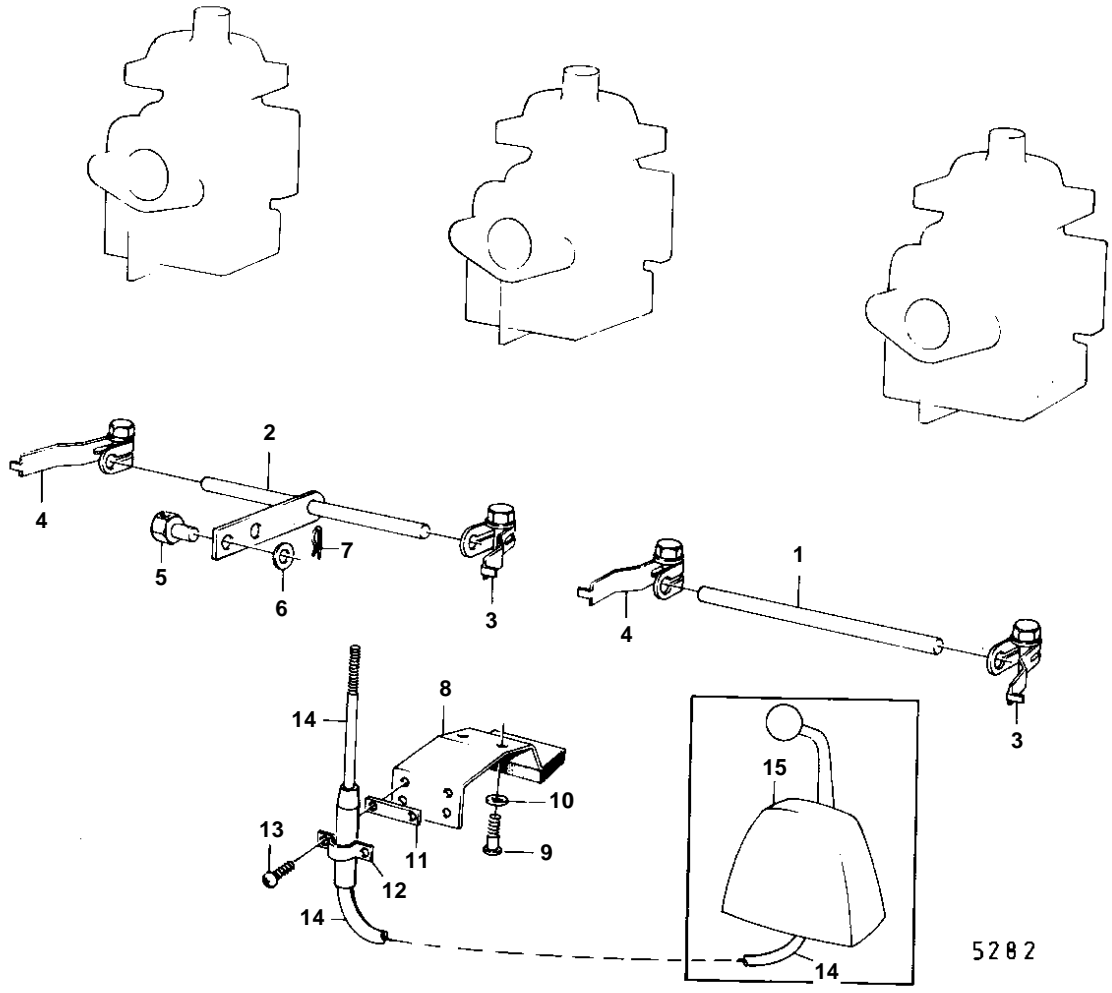

AQ165A, BB165A

AQ165A,BB165A

REF	PART NO.	QTY	DESCRIPTION	NOTES
1	831056	1	Shaft	
2	831055	1	Shaft	
3	668558	2	Lever	
4	668559	2	Lever	
5	804312	1	Cube	
6	940191	1	Washer	
7	17276	1	Cotter pin	
8	831203	1	Bracket	
9	950046	2	Screw	
10	941906	2	Spring washer	
11	819068	1	Washer	
12	819067	1	Brace	
13	831838	2	Screw	
14		X	CONTROL CABLE	SEE GROUP 9
15		X	CONTROL	SEE GROUP 9