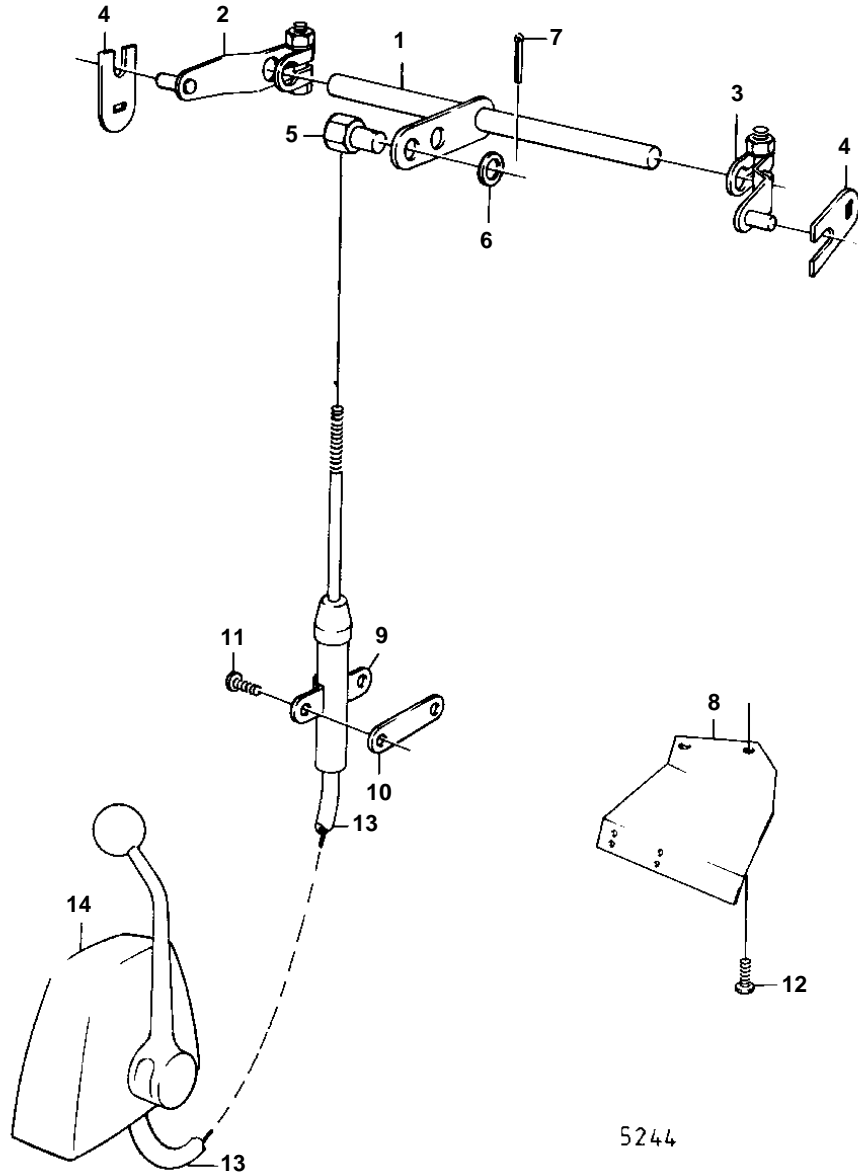

AQ130C,AQ130D,BB115B,BB115C

5244

AQ130C,AQ130D,BB115B,BB115C

REF	PART NO.	QTY	DESCRIPTION	NOTES
1	824674	1	Countershaft	
2	668559	1	Lever	
3	668558	1	Lever	
4	824774	2	Fork	SEE GROUP 2C
5	804312	1	Cube	MO-XXXX/108886
	814078	1	Cube, CUBE	MOXXXX/108887- MO-XXXX/120326 MOXXXX/120327-
	804312	1	Cube	
6	940191	1	Washer	
7	17276	1	Cotter pin	
8	824652	1	Bracket	
9	819067	1	Brace	
10	819068	1	Washer	
11	831838	2	Screw	
12	950046	2	Screw	
13		1	CONTROL CABLE	SEE GROUP 9
14		1	CONTROL	SEE GROUP 9