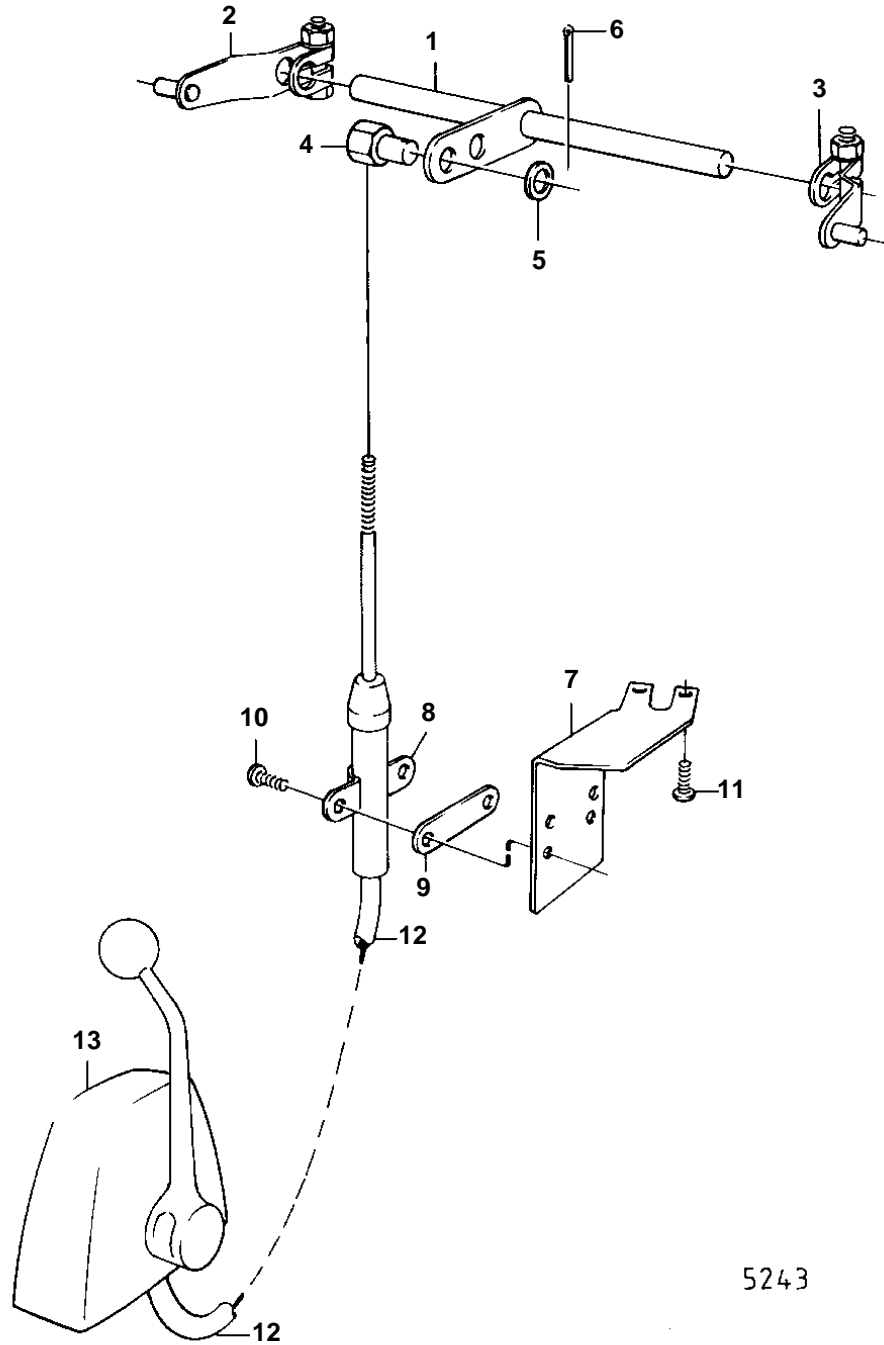

AQ130A,AQ130B,BB115A

5243

AQ130A,AQ130B,BB115A

REF	PART NO.	QTY	DESCRIPTION	NOTES
1	824511	1	Countershaft	
2	668559	1	Lever	
3	668558	1	Lever	
4	804312	1	Cube	MO-XXXX/108886
	814078	1	Cube, CUBE	MOXXXX/108887- MO-XXXX/120326 MOXXXX/120327-
	804312	1	Cube	
5	940191	1	Washer	
6	17276	1	Cotter pin	
7	819829	1	Cable attachment	
8	819067	1	Brace	
9	819068	1	Washer	
10	831838	2	Screw	
11	950046	2	Screw	
12		1	CONTROL CABLE	SEE GROUP 9
13		1	CONTROL	SEE GROUP 9