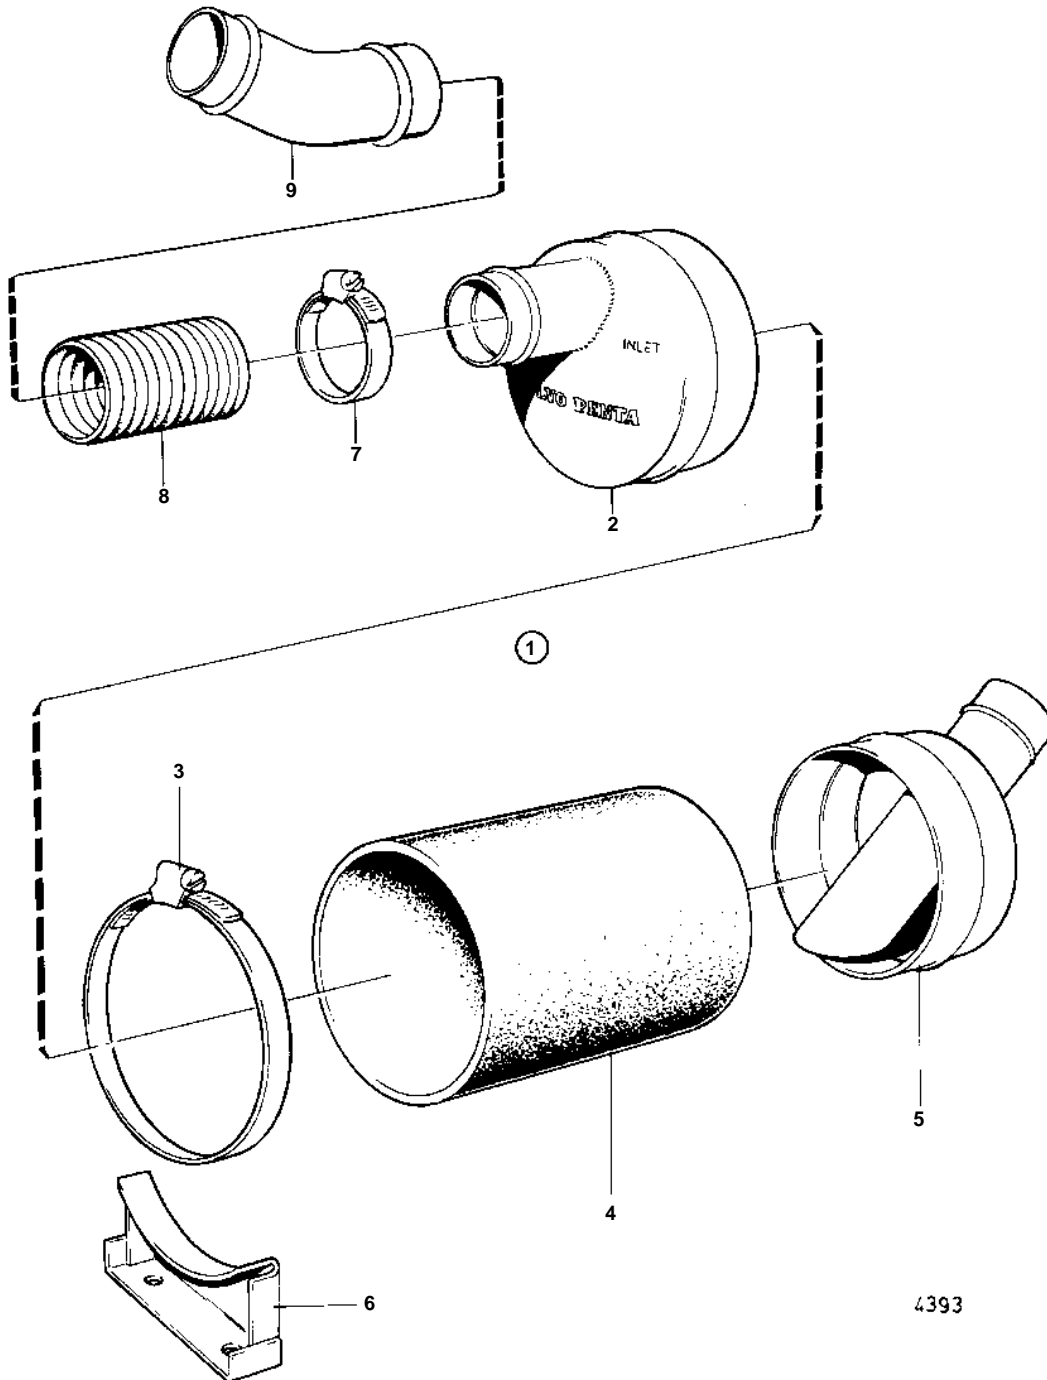

MD21A

4393

MD21A

REF	PART NO.	QTY	DESCRIPTION	NOTES
1	828065	1	Muffler	
2		1	· COVER	
3	961678	4	· Hose clamp	
4	828060	1	· Exhaust hose	
5		1	· COVER	
6	828061	2	· Retainer	
7	961672	X	Hose clamp	
8	828465	X	Exhaust hose	(833756) REPL BY 828465
9	828255	1	Riser	