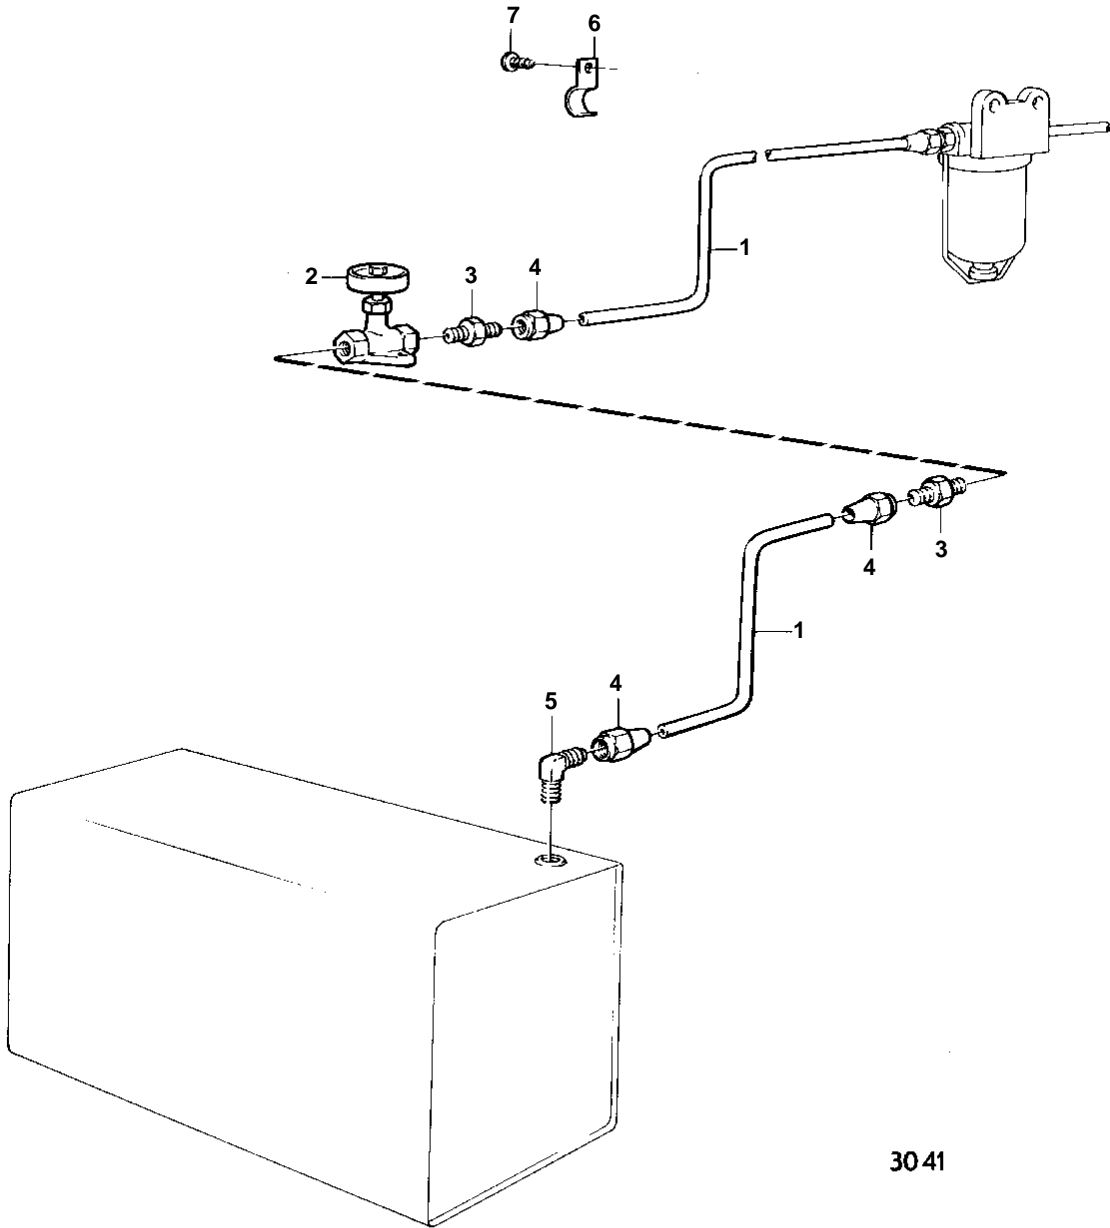

MD21A

3041

## MD21A

REF	PART NO.	QTY	DESCRIPTION	SEE SEC.	NOTES
1	954305	X	Tube		
			Bulletin P-23-4-3	P-23-4-3-EN	Fuel Line 5/16", Copper Pipe
2	824599	2	Tap		
3	954336	4	Nipple		
4	954322	6	Fitting nut		
5	954343	2	Elbow nipple		
6	951189	X	Clamp		
7	955139	X	Cross recessed screw		