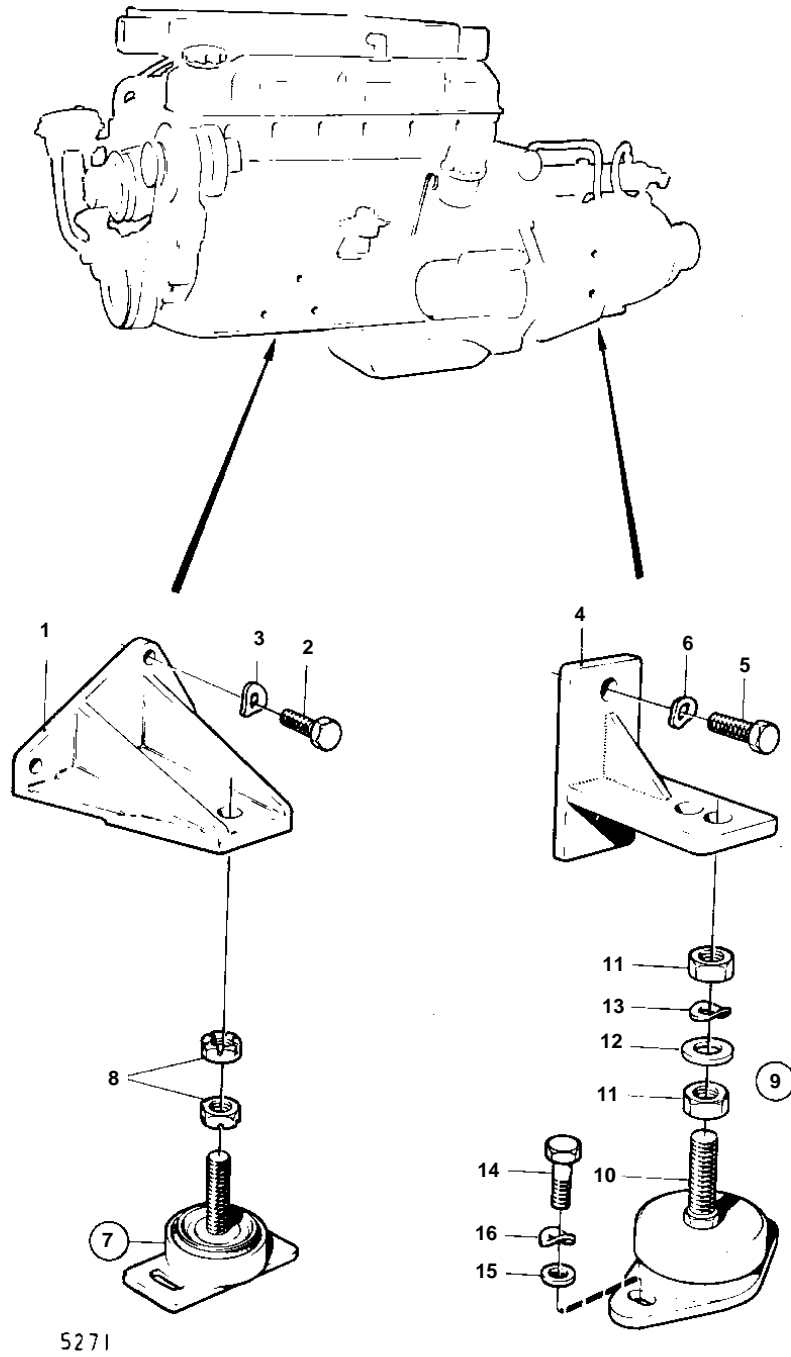

BB170C

5271

BB170C

REF	PART NO.	QTY	DESCRIPTION	NOTES
1		1	Engine mountings	P
		1	Engine mountings	S.B
2	940135	1	Hexagon screw	
3	941907	1	Spring washer	
4		2	Bracket	
5	940134	4	Hexagon screw	
6	941909	4	Spring washer	
9		1	Local part	
10	829566	4	· Rubber cushion	
11	955805	8	· Hexagon nut	
12	191940	4	· Washer	
13	941912	4	· Spring washer	
14	955321	8	· Hexagon screw	
15	960148	8	· Washer	
16	941908	8	· Spring washer	