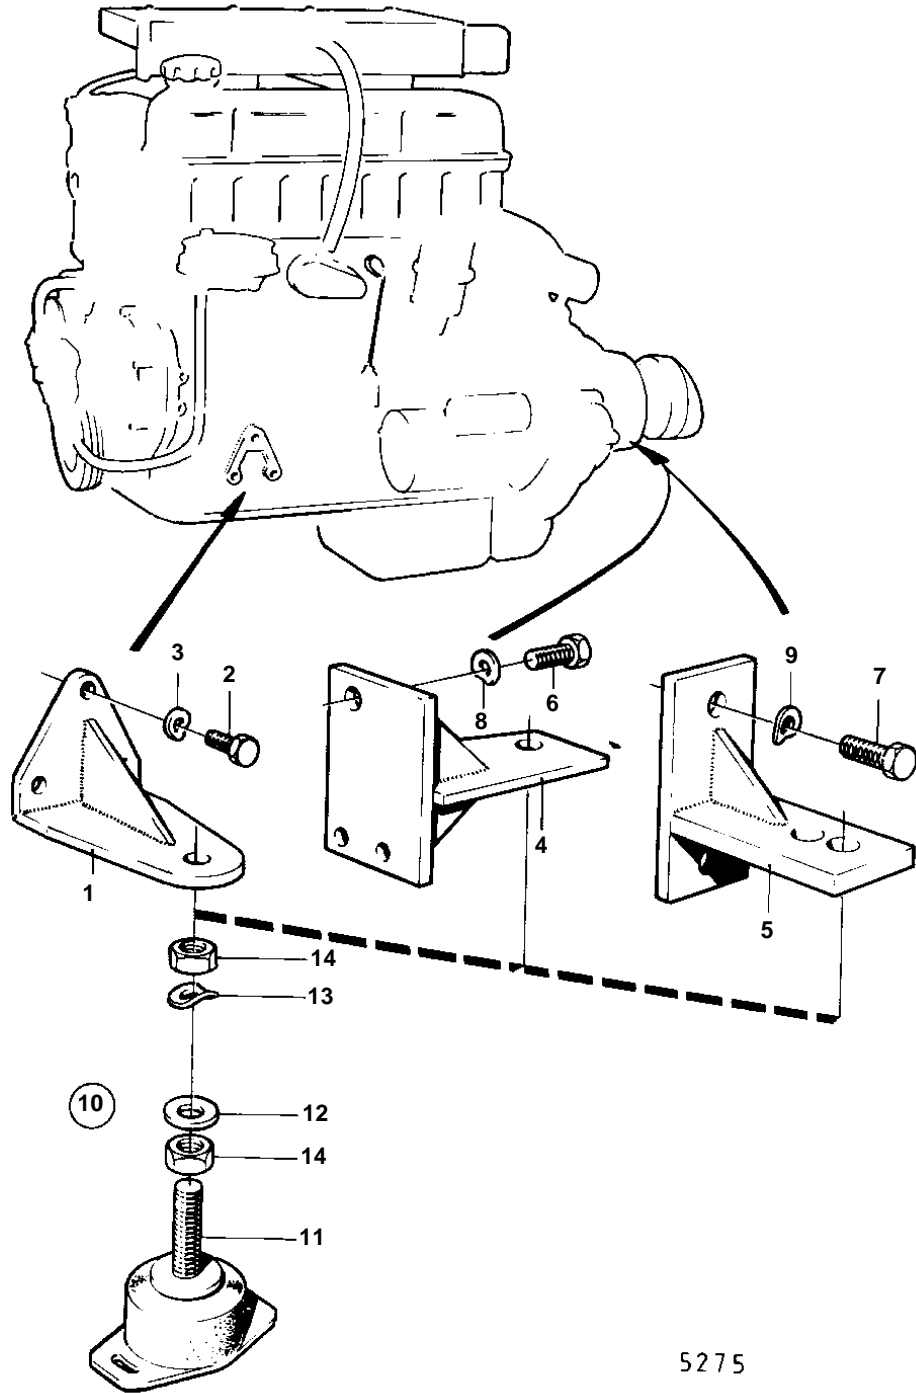

BB115C

5275

BB115C

REF	PART NO.	QTY	DESCRIPTION	NOTES
1		1	Bracket	P
		1	Bracket	S.B
2	940135	6	Hexagon screw	
3	941907	6	Spring washer	
4		1	Bracket	FOR MB20 WITH RIGID ENGINE MOUNTS., P
		1	Bracket	FOR MB20 WITH RIGID ENGINE MOUNTS., S.B
5		2	Bracket	MD21A SPEC. 867242.
6	940115	4	Hexagon screw	FOR MB20 WITH RIGID ENGINE MOUNTS.
7	940134	4	Hexagon screw	MD21A SPEC. 867242.
8	942336	4	Spring washer	FOR MB20 WITH RIGID ENGINE MOUNTS.
9	941909	4	Spring washer	MD21A SPEC. 867242.
10		1	Rubber suspension	
11	833926	4	• Rubber cushion	
12	955900	4	• Washer	
13	941912	4	• Spring washer	
14	955805	8	• Hexagon nut	