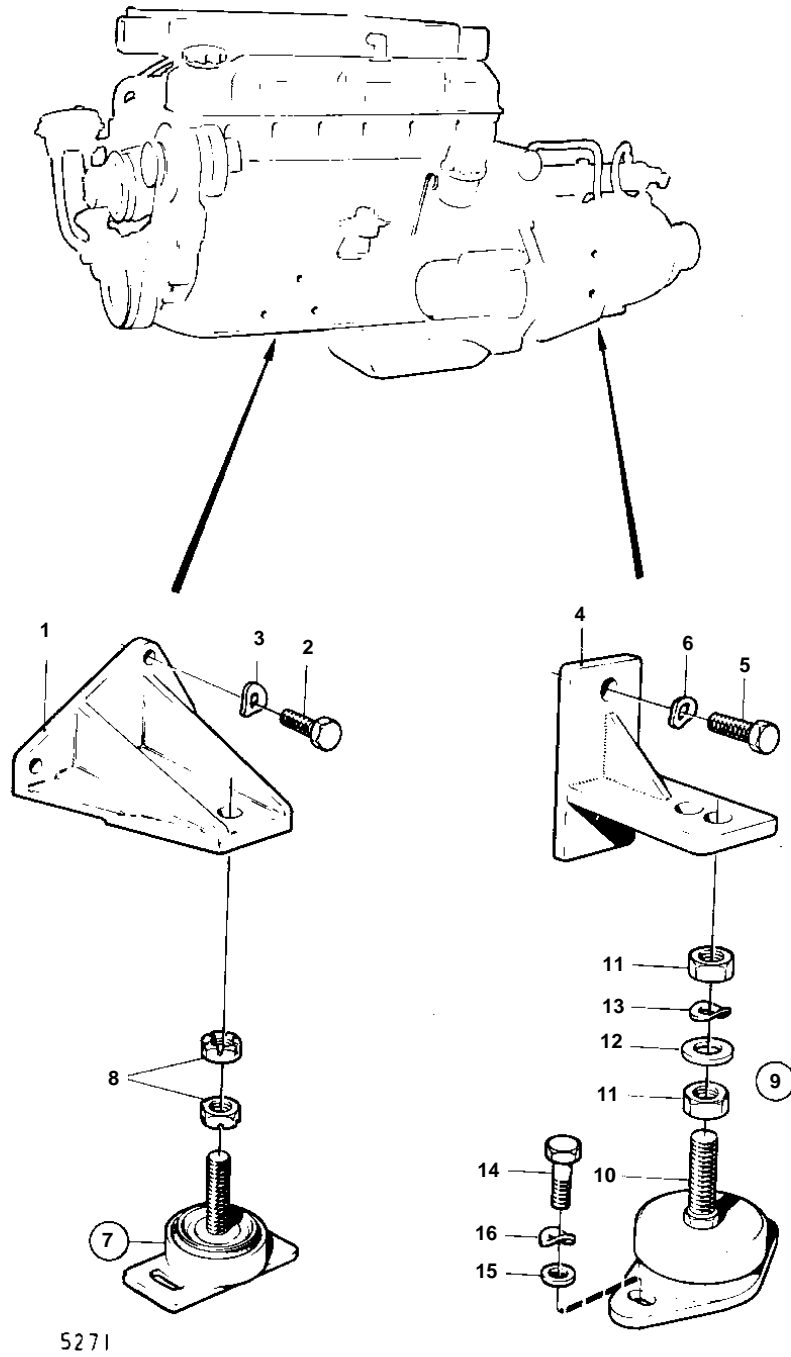

BB170B

5271

BB170B

REF	PART NO.	QTY	DESCRIPTION	NOTES
1		1	Engine mountings	P
		1	Engine mountings	S.B
2	940135	6	Hexagon screw	
3	941907	6	Spring washer	
4		2	Bracket	
5	940134	4	Hexagon screw	
6	941909	4	Spring washer	
7	827128	4	Rubber cushion	
8	944236	8	· Lock nut	