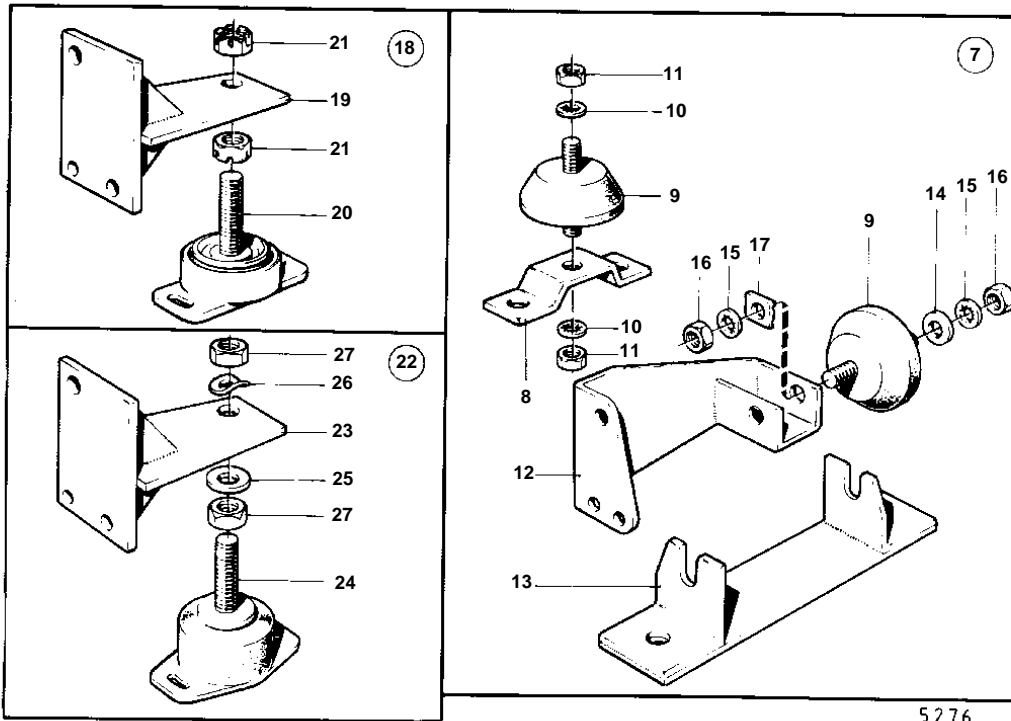

MB20C

5276

**MB20C**

REF	PART NO.	QTY	DESCRIPTION	NOTES
1		1	Bracket	P
		1	Bracket	S.B
2	940135	6	Hexagon screw	
3	941907	6	Spring washer	
4		1	Engine bracket	BB115B, AQ130C MO-15301/XXXX. BB115A MO-1400/XXXX.
		1	Engine bracket	BB115B, AQ130C MO-15301/XXXX. BB115A MO-1400/XXXX.
5	940115	4	Hexagon screw	BB115B, AQ130C MO-15301/XXXX. BB115A MO-1400/XXXX.
6	942336	4	Spring washer	BB115B, AQ130C MO-15301/XXXX. BB115A MO-1400/XXXX.
22		1	FLEX. SUSPENSION KIT	(834381)
23		1	· Bracket	P
		1	· Bracket	S.B
24	833926	4	· Rubber cushion	
25	955900	4	· Washer	
26	941912	4	· Spring washer	
27	955805	8	· Hexagon nut	