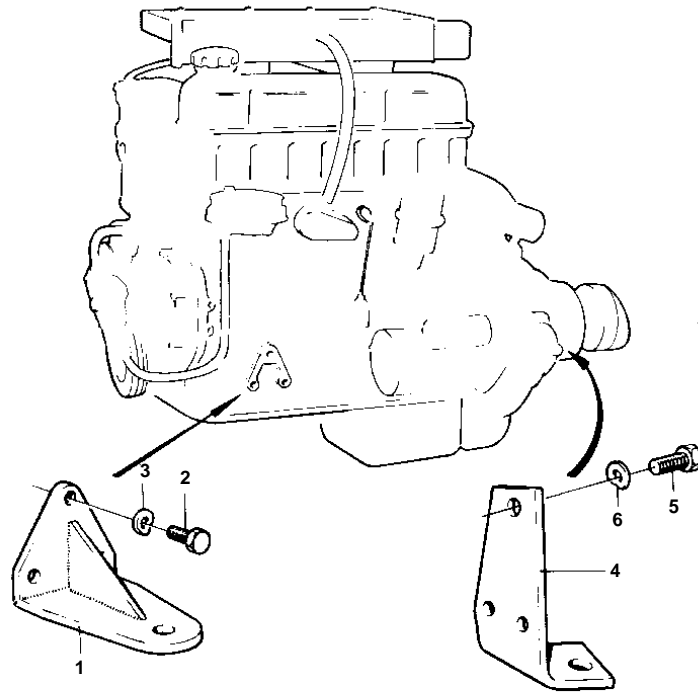

MB20C

5276

**MB20C**

REF	PART NO.	QTY	DESCRIPTION	NOTES
1		1	Bracket	P
		1	Bracket	S.B
2	940135	6	Hexagon screw	
3	941907	6	Spring washer	
4		1	Engine bracket	BB115B, AQ130C MO-15301/XXXX. BB115A MO-1400/XXXX.
		1	Engine bracket	BB115B, AQ130C MO-15301/XXXX. BB115A MO-1400/XXXX.
5	940115	4	Hexagon screw	BB115B, AQ130C MO-15301/XXXX. BB115A MO-1400/XXXX.
6	942336	4	Spring washer	BB115B, AQ130C MO-15301/XXXX. BB115A MO-1400/XXXX.
22		1	FLEX. SUSPENSION KIT	(834381)
23		1	· Bracket	P
		1	· Bracket	S.B
24	833926	4	· Rubber cushion	
25	955900	4	· Washer	
26	941912	4	· Spring washer	
27	955805	8	· Hexagon nut	