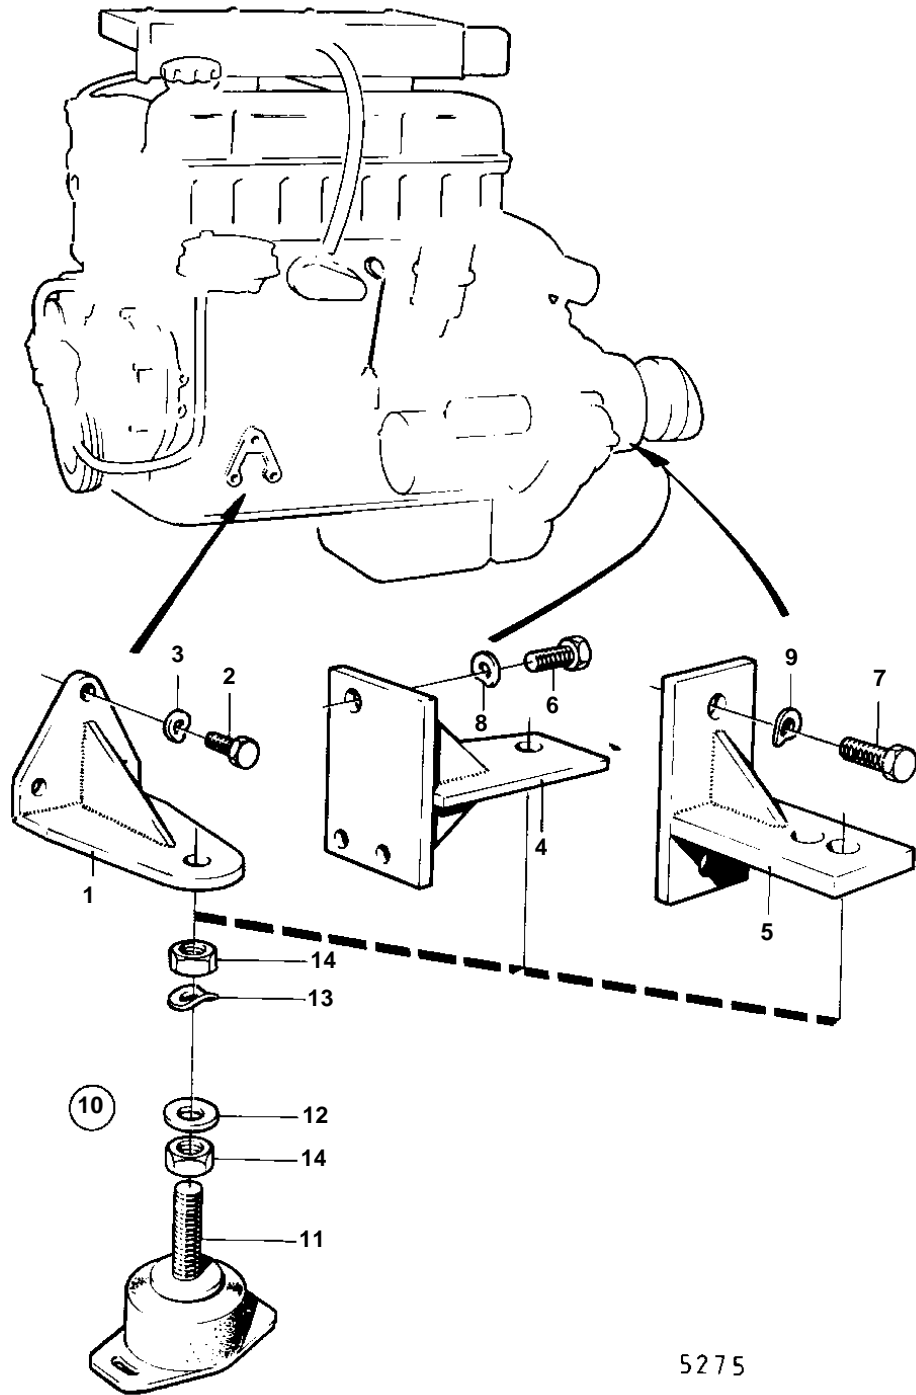

BB115B

**BB115B**

REF	PART NO.	QTY	DESCRIPTION	NOTES
1		1	Bracket	P
		1	Bracket	S.B
2	940135	6	Hexagon screw	
3	941907	6	Spring washer	
4		1	Bracket	FOR MB20 WITH RIGID ENGINE MOUNTS., P
		1	Bracket	FOR MB20 WITH RIGID ENGINE MOUNTS., S.B
5		2	Bracket	MD21A SPEC. 867242.
6	940115	4	Hexagon screw	FOR MB20 WITH RIGID ENGINE MOUNTS.
7	940134	4	Hexagon screw	MD21A SPEC. 867242.
8	942336	4	Spring washer	FOR MB20 WITH RIGID ENGINE MOUNTS.
9	941909	4	Spring washer	MD21A SPEC. 867242.
10		1	Rubber suspension	
11	833926	4	• Rubber cushion	
12	955900	4	• Washer	
13	941912	4	• Spring washer	
14	955805	8	• Hexagon nut	