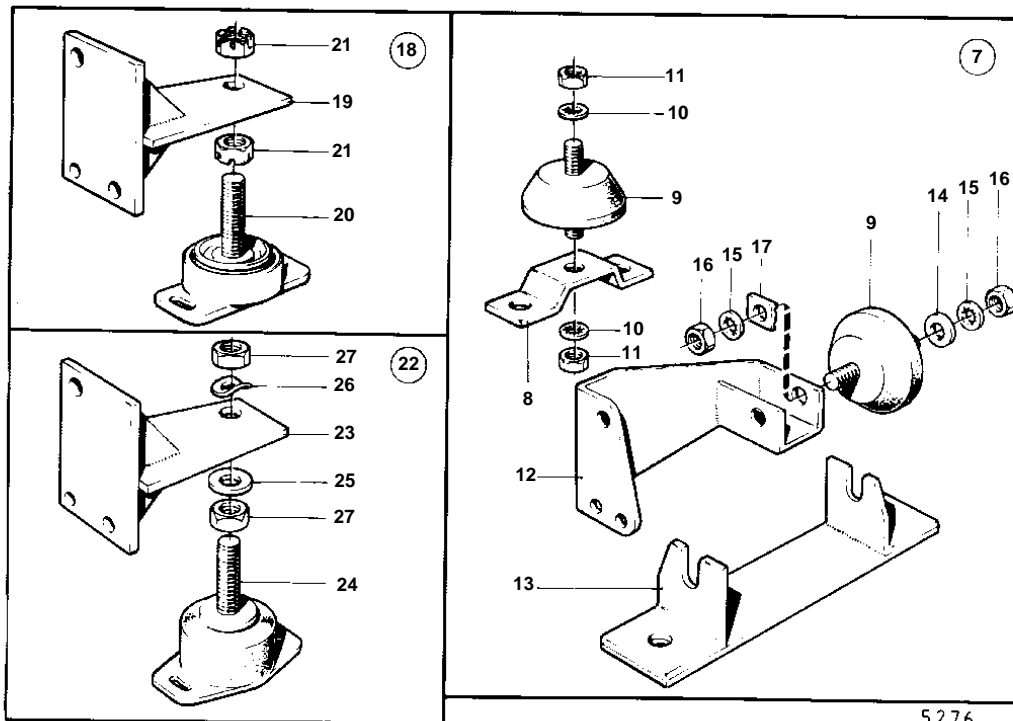

MB20B

5276

**MB20B**

REF	PART NO.	QTY	DESCRIPTION	NOTES
1		1	Bracket	P
		1	Bracket	S.B
2	940135	6	Hexagon screw	
3	941907	6	Spring washer	
4		1	Engine bracket	BB115B, AQ130C MO-15301/XXXX. BB115A MO-1400/XXXX.
		1	Engine bracket	BB115B, AQ130C MO-15301/XXXX. BB115A MO-1400/XXXX.
5	940115	4	Hexagon screw	BB115B, AQ130C MO-15301/XXXX. BB115A MO-1400/XXXX.
6	942336	4	Spring washer	BB115B, AQ130C MO-15301/XXXX. BB115A MO-1400/XXXX.
18		1	FLEX. SUSPENSION KIT	(831615)
19		1	· Bracket	P
		1	· Bracket	S.B
20	827128	4	· Rubber cushion	
21	944236	8	· · Lock nut	