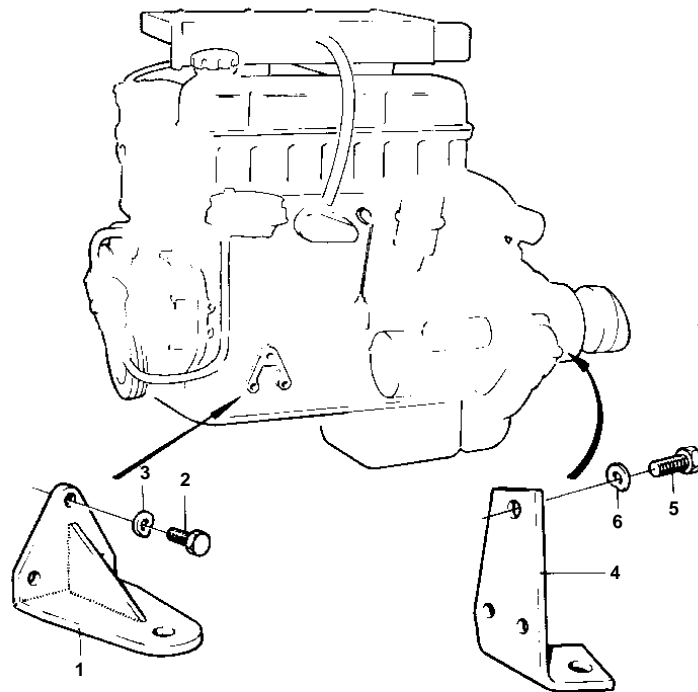

MB20B

5276

**MB20B**

REF	PART NO.	QTY	DESCRIPTION	NOTES
1		1	Bracket	P
		1	Bracket	S.B
2	940135	6	Hexagon screw	
3	941907	6	Spring washer	
4		1	Engine bracket	BB115B, AQ130C MO-15301/XXXX. BB115A MO-1400/XXXX.
		1	Engine bracket	BB115B, AQ130C MO-15301/XXXX. BB115A MO-1400/XXXX.
5	940115	4	Hexagon screw	BB115B, AQ130C MO-15301/XXXX. BB115A MO-1400/XXXX.
6	942336	4	Spring washer	BB115B, AQ130C MO-15301/XXXX. BB115A MO-1400/XXXX.
18		1	FLEX. SUSPENSION KIT	(831615)
19		1	· Bracket	P
		1	· Bracket	S.B
20	827128	4	· Rubber cushion	
21	944236	8	· · Lock nut	