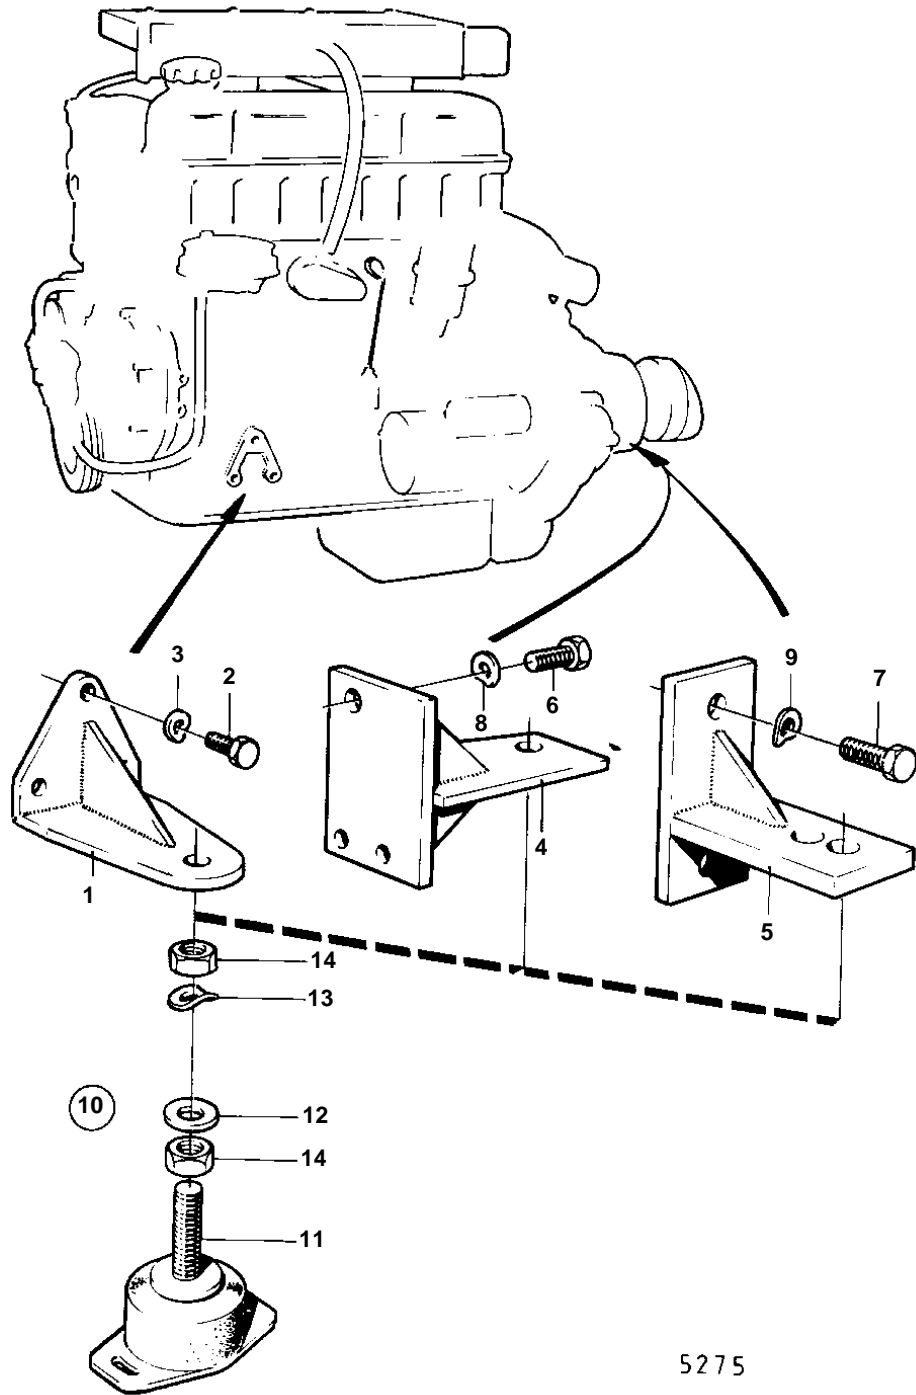

BB115A

5275

BB115A

REF	PART NO.	QTY	DESCRIPTION	NOTES
1		1	Bracket	P
		1	Bracket	S.B
2	940135	6	Hexagon screw	
3	941907	6	Spring washer	
4		1	Bracket	FOR MB20 WITH RIGID ENGINE MOUNTS., P
		1	Bracket	FOR MB20 WITH RIGID ENGINE MOUNTS., S.B
5		2	Bracket	MD21A SPEC. 867242.
6	940115	4	Hexagon screw	FOR MB20 WITH RIGID ENGINE MOUNTS.
7	940134	4	Hexagon screw	MD21A SPEC. 867242.
8	942336	4	Spring washer	FOR MB20 WITH RIGID ENGINE MOUNTS.
9	941909	4	Spring washer	MD21A SPEC. 867242.
10		1	Rubber suspension	
11	833926	4	• Rubber cushion	
12	955900	4	• Washer	
13	941912	4	• Spring washer	
14	955805	8	• Hexagon nut	