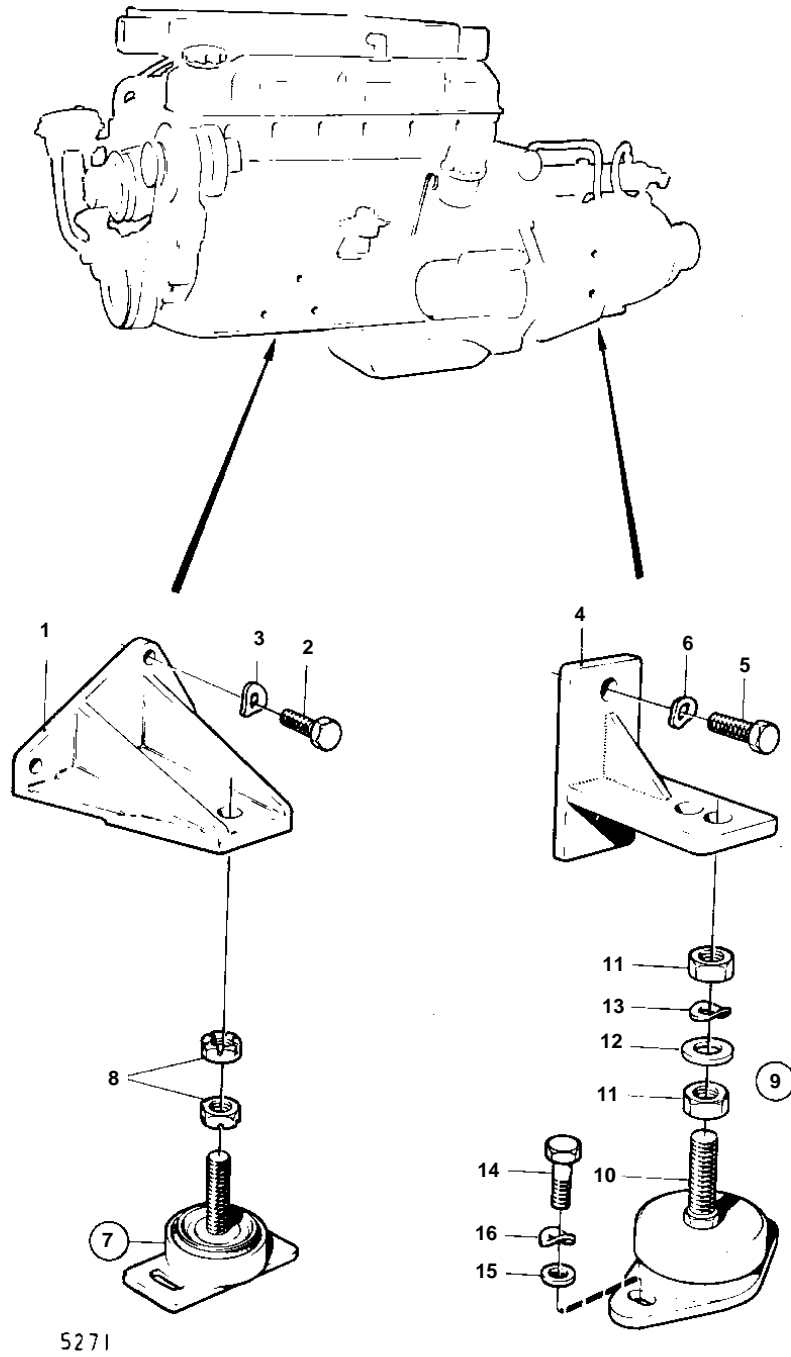

BB165A

5271

**BB165A**

REF	PART NO.	QTY	DESCRIPTION	NOTES
1		1	Engine mountings	P
		1	Engine mountings	S.B
2	940135	6	Hexagon screw	
3	941907	6	Spring washer	
4		2	Bracket	
5	940134	4	Hexagon screw	
6	941909	4	Spring washer	
7	827128	4	Rubber cushion	
8	944236	8	· Lock nut	