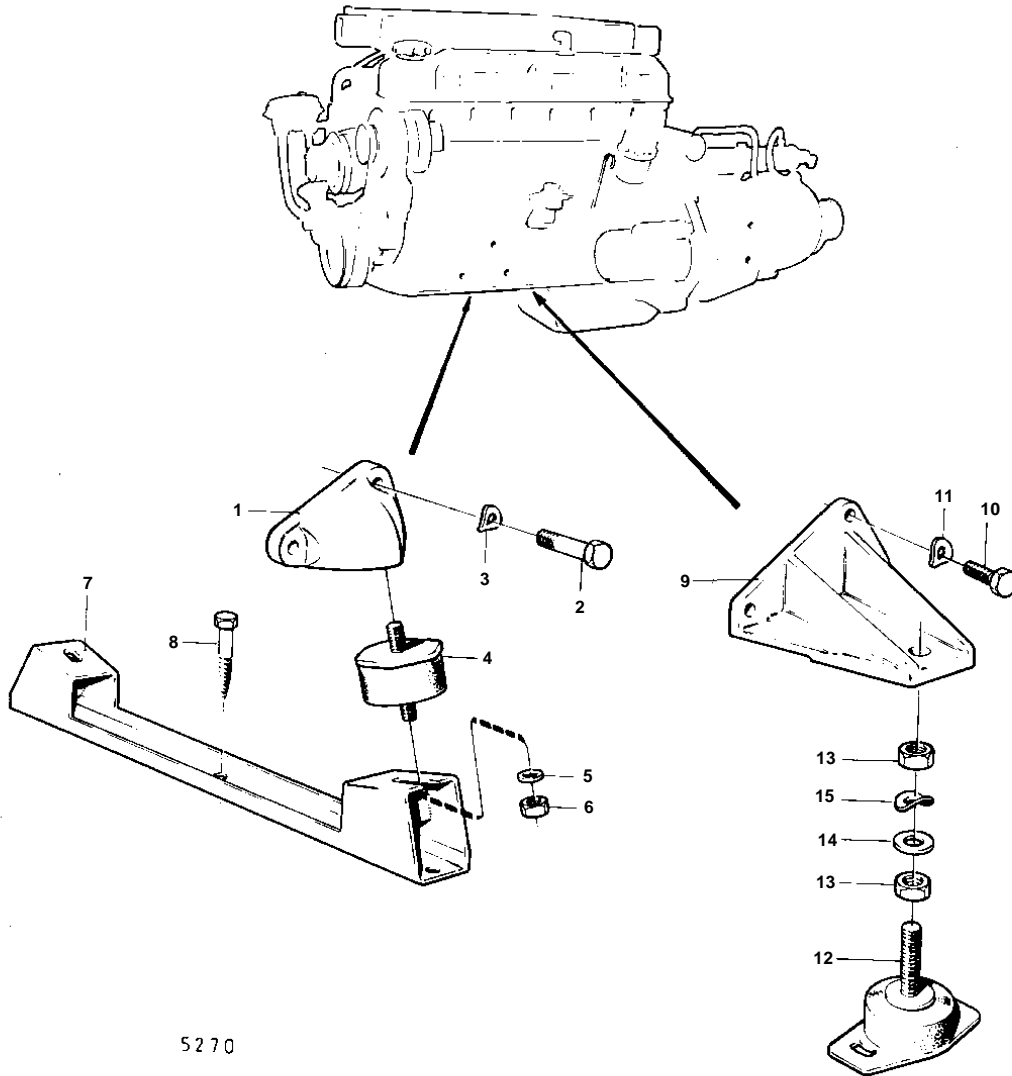

AQ165A

5270

AQ165A

REF	PART NO.	QTY	DESCRIPTION	NOTES
1		1	Engine mountings	P
		1	Engine mountings	S.B
2		6	Screw	
3	941907	6	Spring washer	
4	682694	2	Rubber cushion	
5	960144	2	Washer	
6	950355	2	Lock nut	
7	820293	1	Support member	
8		3	Screw	