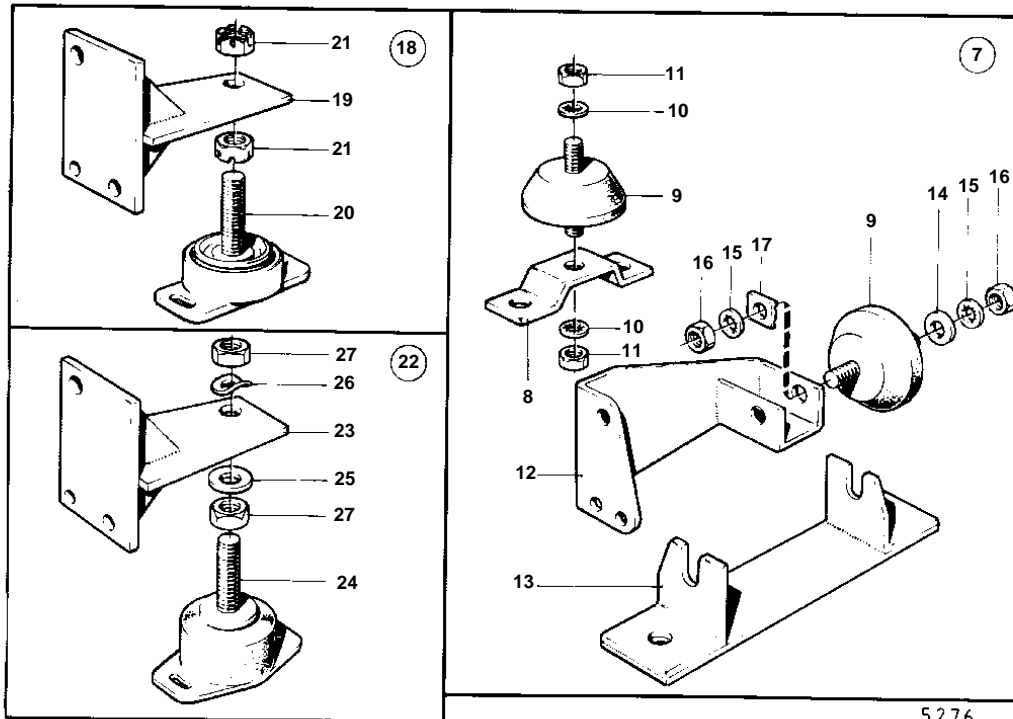

MB20A

5276

**MB20A**

REF	PART NO.	QTY	DESCRIPTION	NOTES
1		1	Bracket	P
		1	Bracket	S.B
2	940135	6	Hexagon screw	
3	941907	6	Spring washer	
4		1	Engine bracket	BB115B, AQ130C MO-15301/XXXX. BB115A MO-1400/XXXX.
		1	Engine bracket	BB115B, AQ130C MO-15301/XXXX. BB115A MO-1400/XXXX.
5	940115	4	Hexagon screw	BB115B, AQ130C MO-15301/XXXX. BB115A MO-1400/XXXX.
6	942336	4	Spring washer	BB115B, AQ130C MO-15301/XXXX. BB115A MO-1400/XXXX.
7		1	Engine suspension	
8		2	· ENGINE BRACKET	
9	323286	6	· Rubber cushion	
10		4	· Toothed washer	
11	955850	4	· Hexagon nut	
12		1	· ENGINE BRACKET	P
		1	· ENGINE BRACKET	S.B
13		2	· Anchorage	
14	955898	4	· Washer	
15		8	· Toothed washer	
16	955850	8	· Hexagon nut	
17		4	· U-member washer	