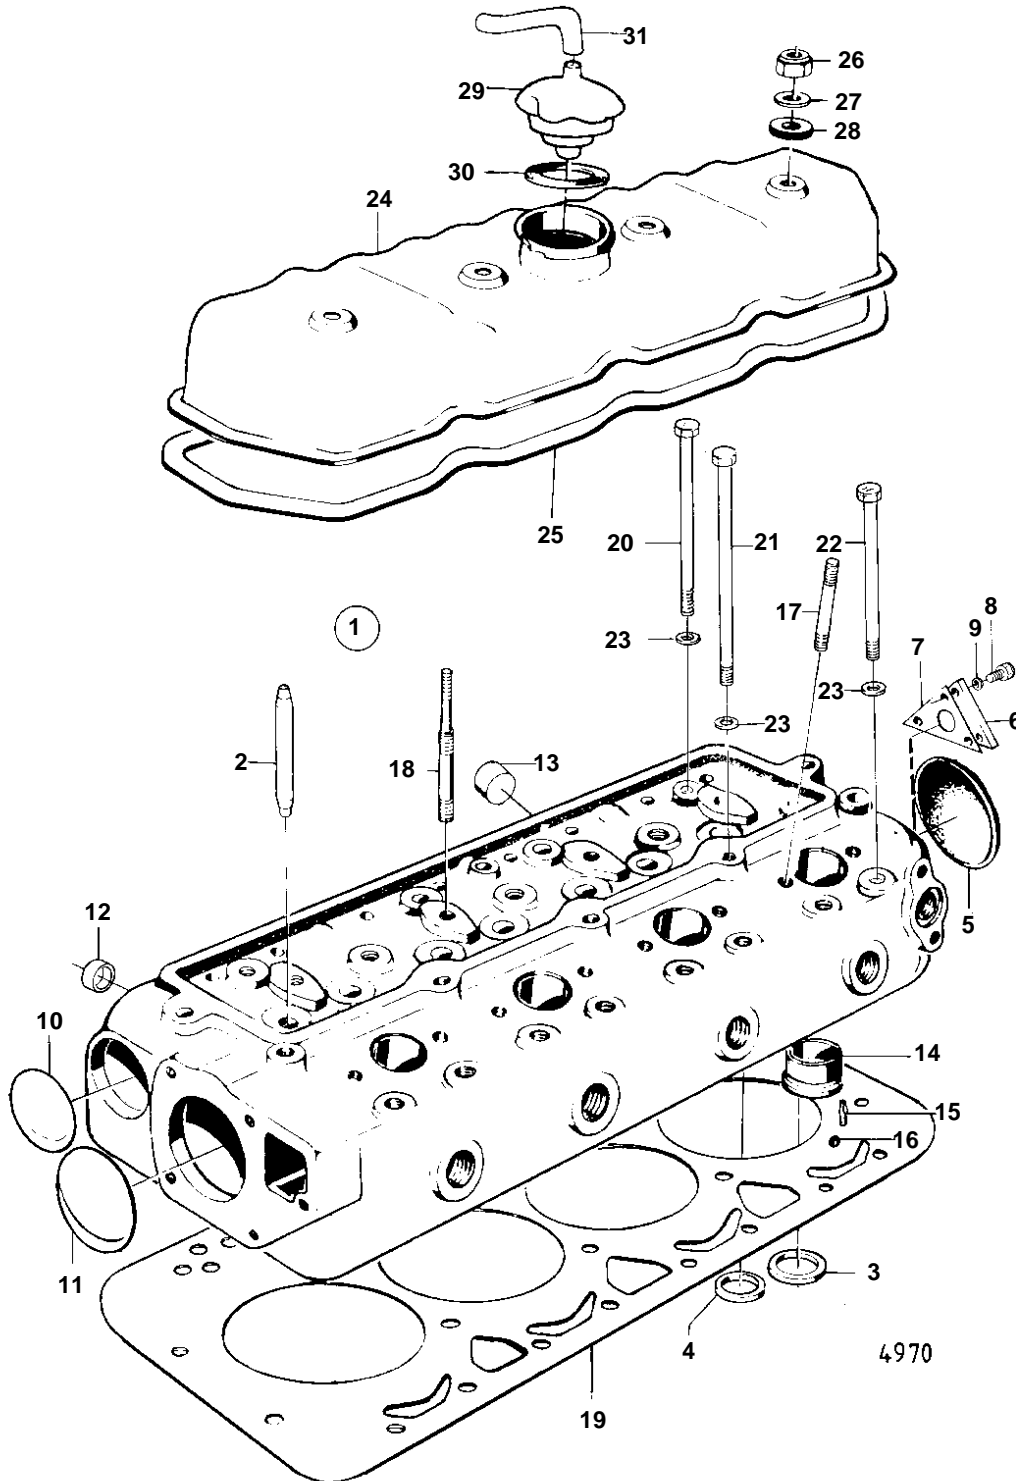

AQD21A, MD21A