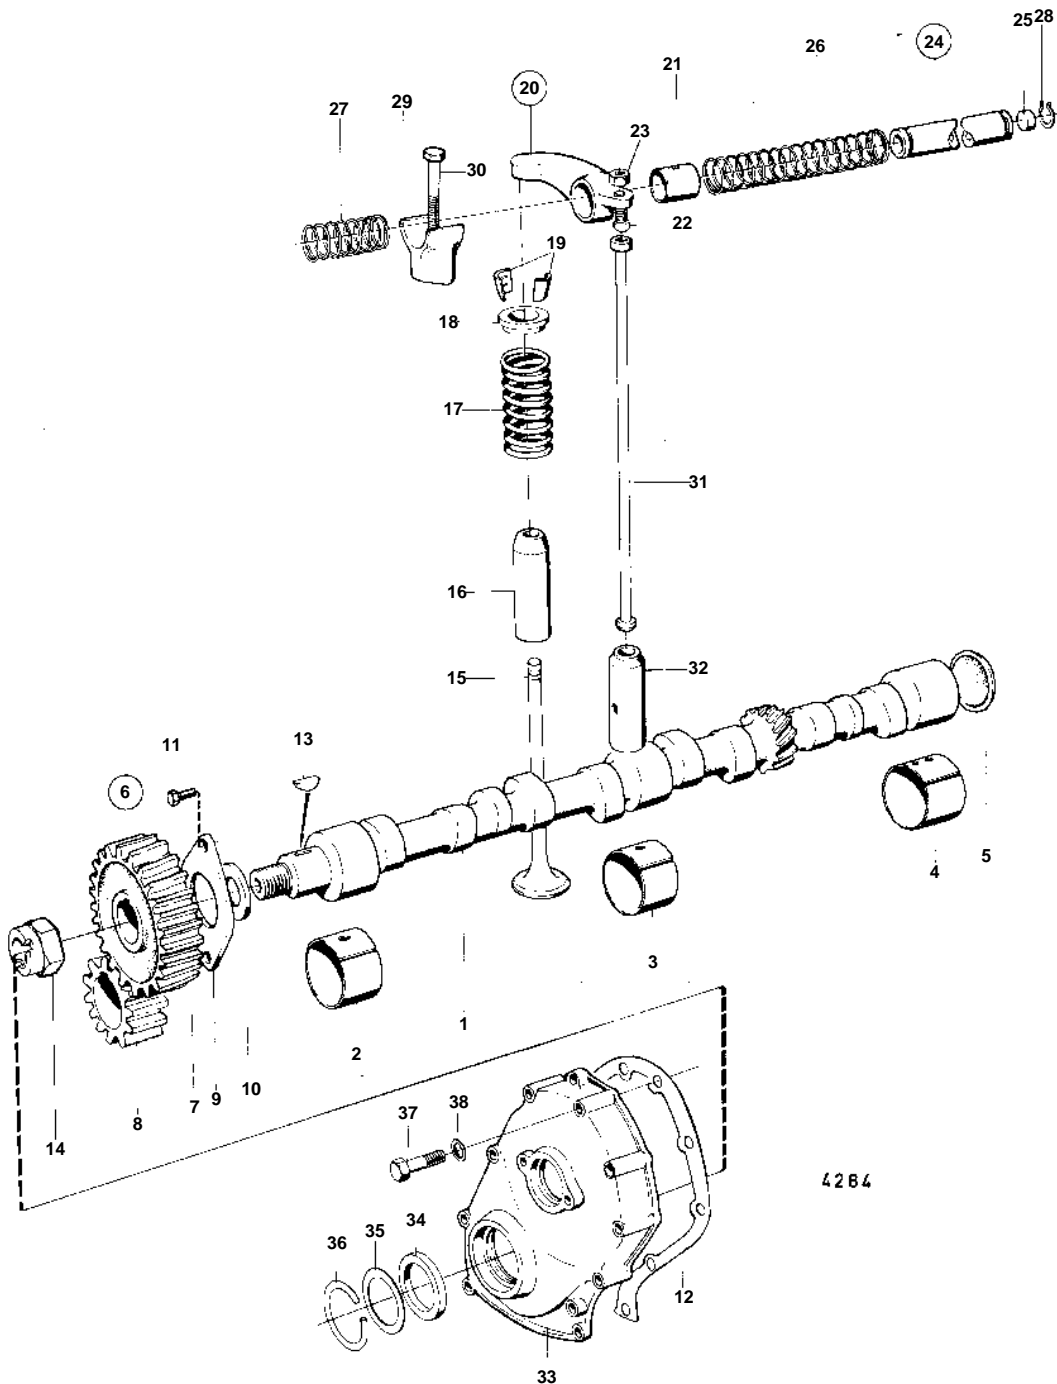

AQ115A, AQ115B, AQ130A, AQ130B, AQ130C, AQ130D

4284

AQ115A, AQ115B, AQ130A, AQ130B, AQ130C, AQ130D

REF	PART NO.	QTY	DESCRIPTION	SEE SEC.	NOTES
1		1	Camshaft		
2		1	Bushing, BUSHING		
				12743	
3		1	Bushing, BUSHING	12737	
				12743	
4		1	Bushing, BUSHING	12737	
				12743	
5		1	Expansion plug, PLUG	12737	
				12743	
6	875375	1	Set		
7		1	· CAMSHAFT GEAR		
8		1	· CRANKSHAFT GEAR		
9		1	· THRUST FLANGE		
10		1	· Spacer ring		
11		2	· Hexagon screw		
12	418620	1	· Gasket		
13	910118	1	Woodruff key		
14		1	Nut		
15	419734	4	Inlet valve		
	419735	4	Exhaust valve		
16	419652	4	Valve guide, INTAKE	12771	
				12772	
	419653	4	Valve guide, EXHAUST	12771	
				12772	
17	418737	8	Valve spring		
18	460181	8	Washer		
19	419643	16	Valve collet		
20	418298	4	Rocker arm		NO. 2-4-6-8
	418301	4	Rocker arm		NO. 1-3-5-7
21	418297	8	· Bushing		
22	418286	8	· Ball stud		
23	921781	8	· Hexagon nut		
24		1	Rocker arm shaft		
25	955083	2	· Cap plug		
26	418426	3	Compression spring		
27	411140	2	Valve spring		
28	914456	2	Snap ring		
29		4	Bearing bracket		
30	191689	4	Screw		
31	418304	8	Push rod		
32	1218630	8	Tappet		
33		1	Timing gear casing		
34		1	Felt ring		
35	418626	1	Retainer		
36		1	Lock ring		
37	955514	2	Hexagon screw		L = 25 MM
	940158	7	Hexagon screw		L = 45 MM
38	941906	9	Spring washer		