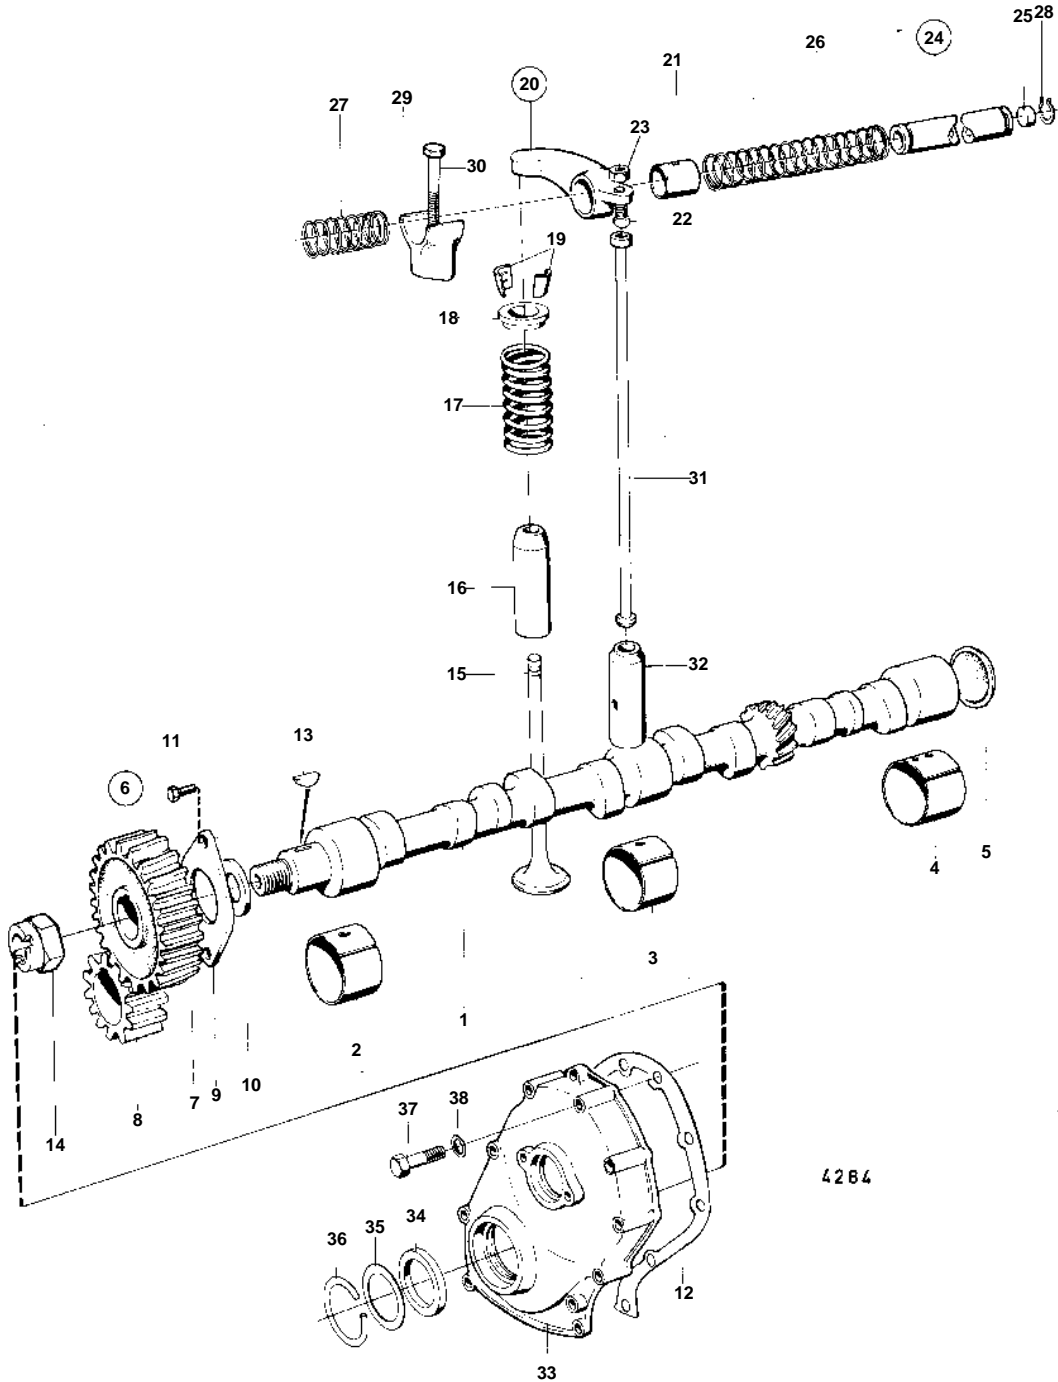

AQ115A, AQ115B, AQ130A, AQ130B, AQ130C, AQ130D

AQ115A, AQ115B, AQ130A, AQ130B, AQ130C, AQ130D

REF	PART NO.	QTY	DESCRIPTION	SEE SEC.	NOTES
1		1	Camshaft		
2		1	Bushing, BUSHING		
				12743	
3		1	Bushing, BUSHING	12737	
				12743	
4		1	Bushing, BUSHING	12737	
				12743	
5		1	Expansion plug, PLUG	12737	
				12743	
6	875375	1	Set		
7		1	· CAMSHAFT GEAR		
8		1	· CRANKSHAFT GEAR		
9		1	· THRUST FLANGE		
10		1	· Spacer ring		
11		2	· Hexagon screw		
12	418620	1	· Gasket		
13	910118	1	Woodruff key		
14		1	Nut		
15	419734	4	Inlet valve		
	419735	4	Exhaust valve		
16	419652	4	Valve guide, INTAKE	12771	
				12772	
	419653	4	Valve guide, EXHAUST	12771	
				12772	
17	418737	8	Valve spring		
18	460181	8	Washer		
19	419643	16	Valve collet		
20	418298	4	Rocker arm		NO. 2-4-6-8
	418301	4	Rocker arm		NO. 1-3-5-7
21	418297	8	· Bushing		
22	418286	8	· Ball stud		
23	921781	8	· Hexagon nut		
24		1	Rocker arm shaft		
25	955083	2	· Cap plug		
26	418426	3	Compression spring		
27	411140	2	Valve spring		
28	914456	2	Snap ring		
29		4	Bearing bracket		
30	191689	4	Screw		
31	418304	8	Push rod		
32	1218630	8	Tappet		
33		1	Timing gear casing		
34		1	Felt ring		
35	418626	1	Retainer		
36		1	Lock ring		
37	955514	2	Hexagon screw		L = 25 MM
	940158	7	Hexagon screw		L = 45 MM
38	941906	9	Spring washer		