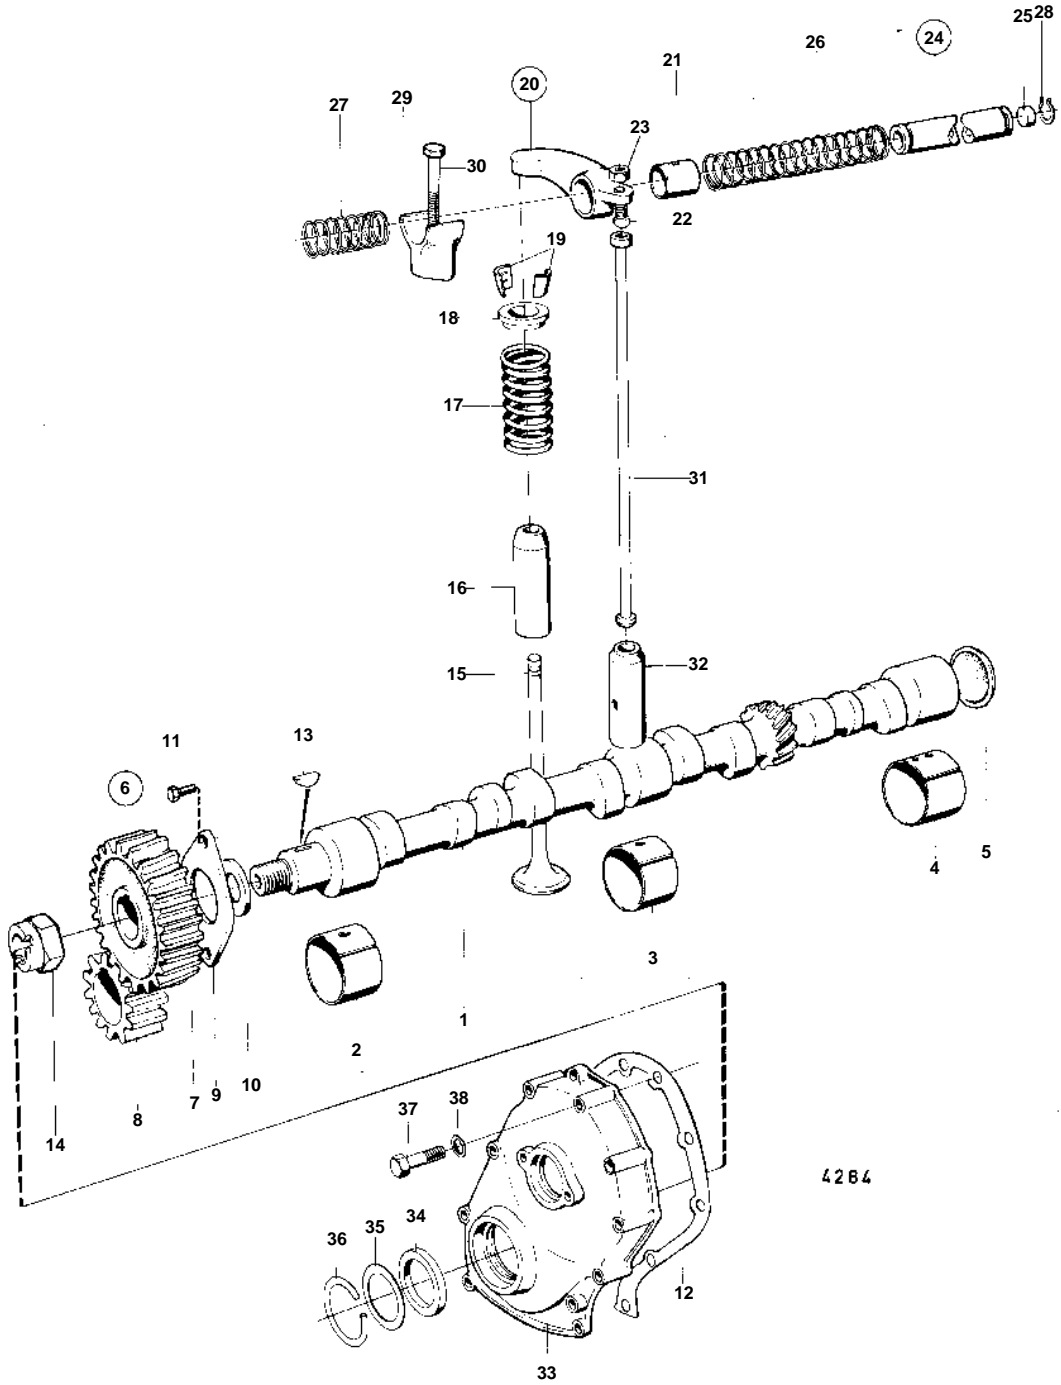

AQ115A, AQ115B, AQ130A, AQ130B, AQ130C, AQ130D

AQ115A, AQ115B, AQ130A, AQ130B, AQ130C, AQ130D

REF	PART NO.	QTY	DESCRIPTION	SEE SEC.	NOTES
1		1	Camshaft		
2		1	Bushing, BUSHING		
				12743	
3		1	Bushing, BUSHING	12737	
				12743	
4		1	Bushing, BUSHING	12737	
				12743	
5		1	Expansion plug, PLUG	12737	
				12743	
6	875375	1	Set		
7		1	· CAMSHAFT GEAR		
8		1	· CRANKSHAFT GEAR		
9		1	· THRUST FLANGE		
10		1	· Spacer ring		
11		2	· Hexagon screw		
12	418620	1	· Gasket		
13	910118	1	Woodruff key		
14		1	Nut		
15	419734	4	Inlet valve		
	419735	4	Exhaust valve		
16	419652	4	Valve guide, INTAKE	12771	
				12772	
	419653	4	Valve guide, EXHAUST	12771	
				12772	
17	418737	8	Valve spring		
18	460181	8	Washer		
19	419643	16	Valve collet		
20	418298	4	Rocker arm		NO. 2-4-6-8
	418301	4	Rocker arm		NO. 1-3-5-7
21	418297	8	· Bushing		
22	418286	8	· Ball stud		
23	921781	8	· Hexagon nut		
24		1	Rocker arm shaft		
25	955083	2	· Cap plug		
26	418426	3	Compression spring		
27	411140	2	Valve spring		
28	914456	2	Snap ring		
29		4	Bearing bracket		
30	191689	4	Screw		
31	418304	8	Push rod		
32	1218630	8	Tappet		
33		1	Timing gear casing		
34		1	Felt ring		
35	418626	1	Retainer		
36		1	Lock ring		
37	955514	2	Hexagon screw		L = 25 MM
	940158	7	Hexagon screw		L = 45 MM
38	941906	9	Spring washer		