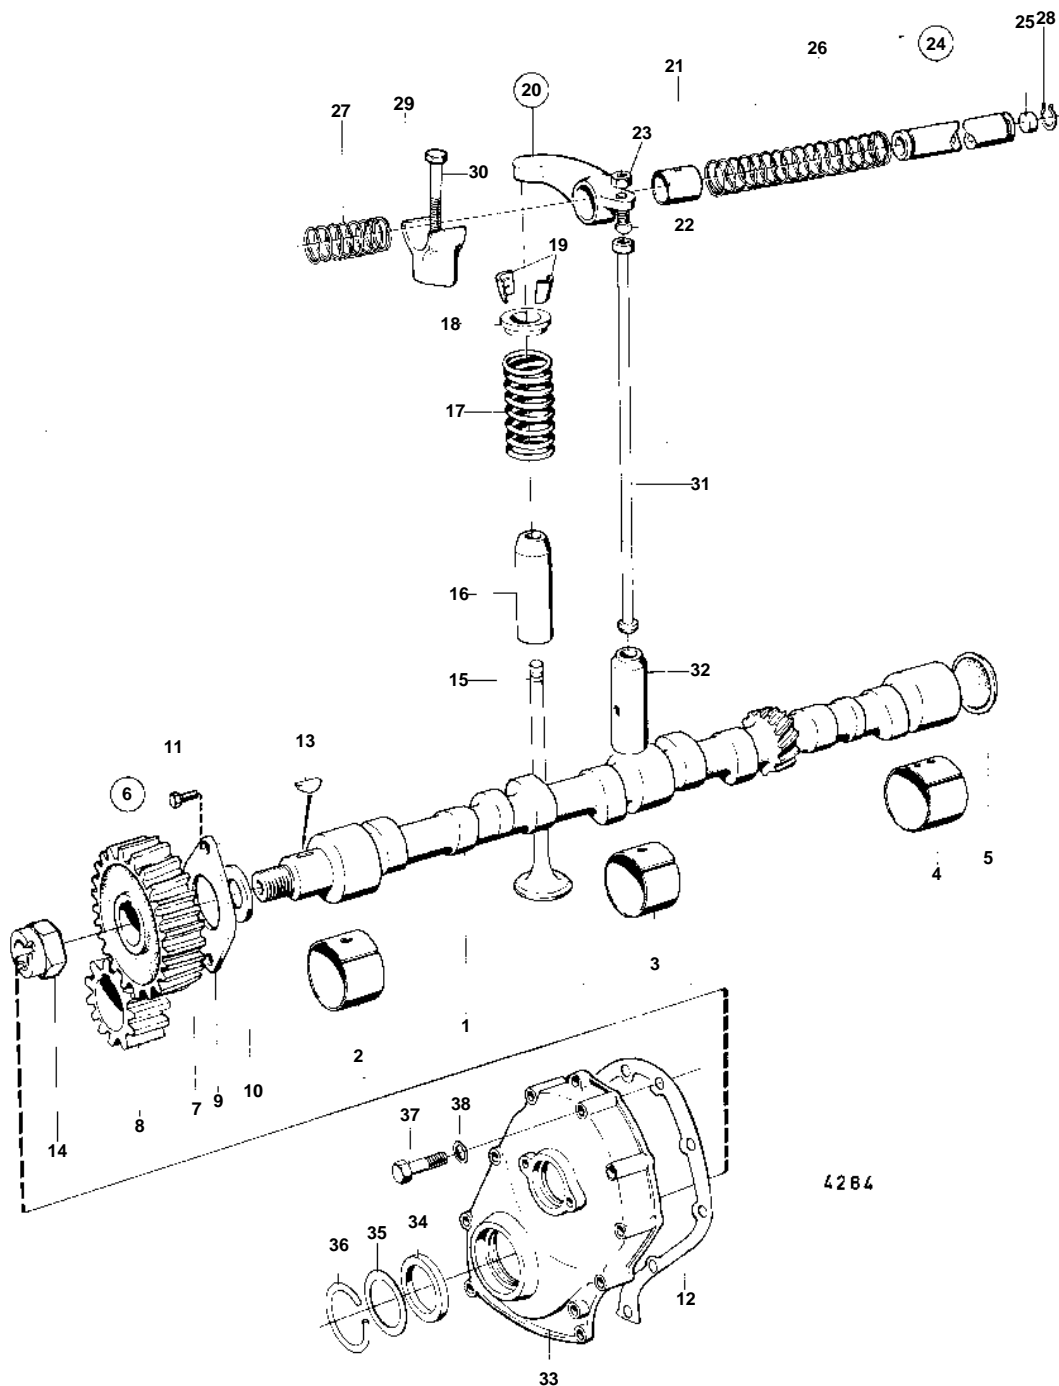

AQ115A, AQ115B, AQ130A, AQ130B, AQ130C, AQ130D

REF	PART NO.	QTY	DESCRIPTION	SEE SEC.	NOTES
1		1	Camshaft		
2		1	Bushing, BUSHING		
				12743	
3		1	Bushing, BUSHING	12737	
				12743	
4		1	Bushing, BUSHING	12737	
				12743	
5		1	Expansion plug, PLUG	12737	
				12743	
6	875375	1	Set		
7		1	• CAMSHAFT GEAR		
8		1	• CRANKSHAFT GEAR		
9		1	• THRUST FLANGE		
10		1	• Spacer ring		
11		2	• Hexagon screw		
12	418620	1	• Gasket		
13	910118	1	Woodruff key		
14		1	Nut		
15	419734	4	Inlet valve		
	419735	4	Exhaust valve		
16	419652	4	Valve guide, INTAKE	12771	
				12772	
	419653	4	Valve guide, EXHAUST	12771	
				12772	
17	418737	8	Valve spring		
18	460181	8	Washer		
19	419643	16	Valve collet		
20	418298	4	Rocker arm		NO. 2-4-6-8
	418301	4	Rocker arm		NO. 1-3-5-7
21	418297	8	• Bushing		
22	418286	8	• Ball stud		
23	921781	8	• Hexagon nut		
24		1	Rocker arm shaft		
25	955083	2	• Cap plug		
26	418426	3	Compression spring		
27	411140	2	Valve spring		
28	914456	2	Snap ring		
29		4	Bearing bracket		
30	191689	4	Screw		
31	418304	8	Push rod		
32	1218630	8	Tappet		
33		1	Timing gear casing		
34		1	Felt ring		
35	418626	1	Retainer		
36		1	Lock ring		
37	955514	2	Hexagon screw		L = 25 MM
	940158	7	Hexagon screw		L = 45 MM
38	941906	9	Spring washer		