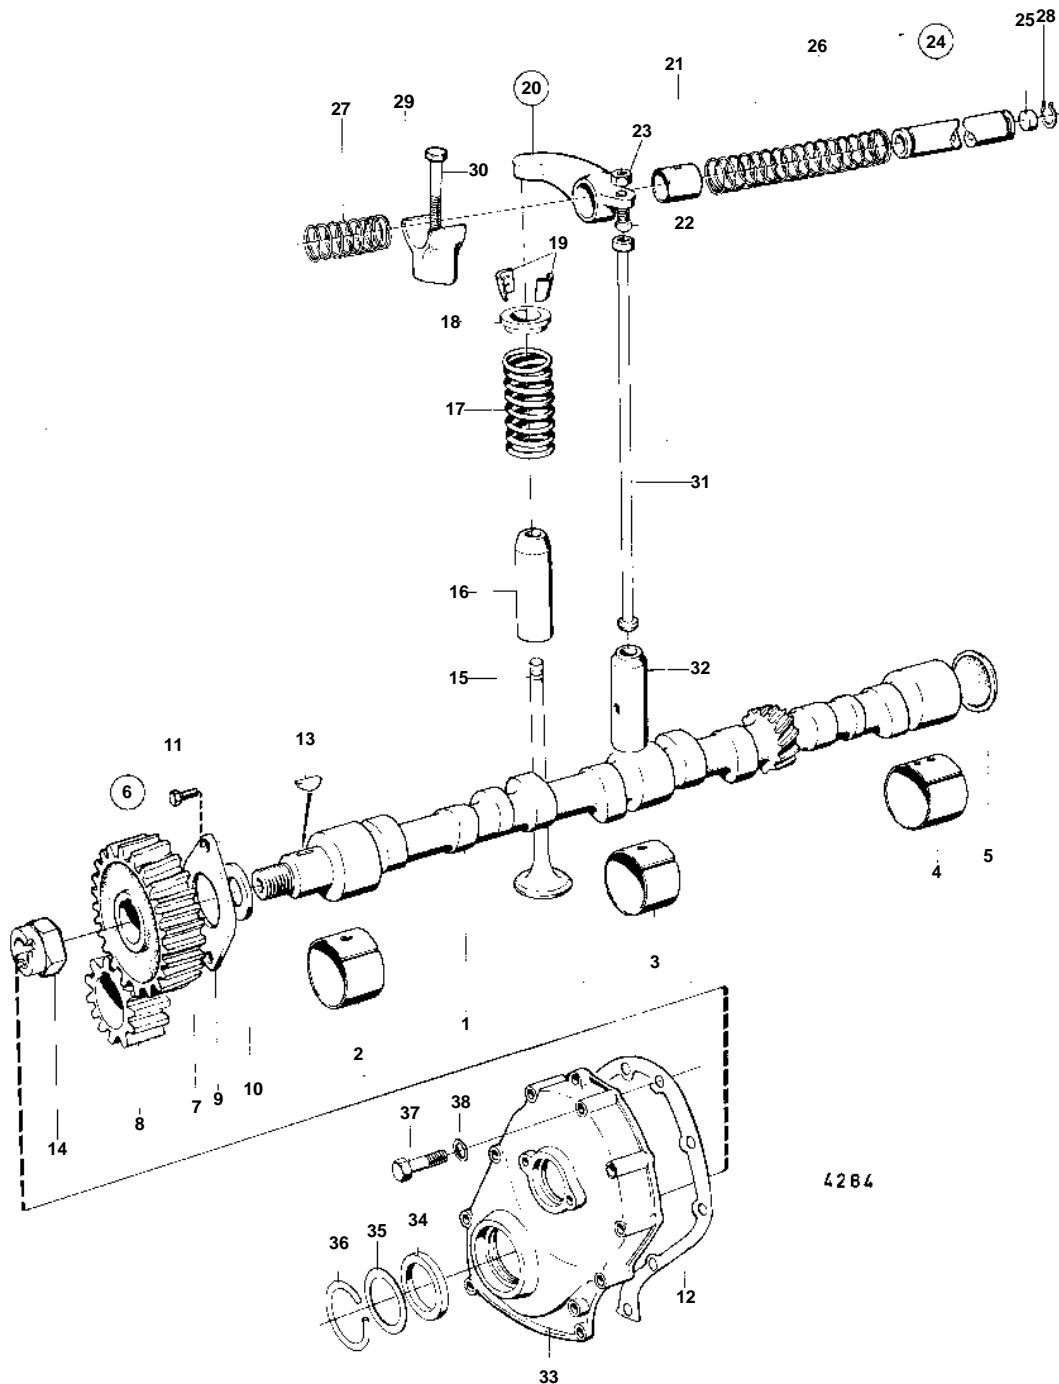

AQ115A, AQ115B, AQ130A, AQ130B, AQ130C, AQ130D

AQ115A, AQ115B, AQ130A, AQ130B, AQ130C, AQ130D

REF	PART NO.	QTY	DESCRIPTION	SEE SEC.	NOTES
1		1	Camshaft		
2		1	Bushing, BUSHING		
				12743	
3		1	Bushing, BUSHING	12737	
				12743	
4		1	Bushing, BUSHING	12737	
				12743	
5		1	Expansion plug, PLUG	12737	
				12743	
6	875375	1	Set		
7		1	· CAMSHAFT GEAR		
8		1	· CRANKSHAFT GEAR		
9		1	· THRUST FLANGE		
10		1	· Spacer ring		
11		2	· Hexagon screw		
12	418620	1	· Gasket		
13	910118	1	Woodruff key		
14		1	Nut		
15	419734	4	Inlet valve		
	419735	4	Exhaust valve		
16	419652	4	Valve guide, INTAKE	12771	
				12772	
	419653	4	Valve guide, EXHAUST	12771	
				12772	
17	418737	8	Valve spring		
18	460181	8	Washer		
19	419643	16	Valve collet		
20	418298	4	Rocker arm		NO. 2-4-6-8
	418301	4	Rocker arm		NO. 1-3-5-7
21	418297	8	· Bushing		
22	418286	8	· Ball stud		
23	921781	8	· Hexagon nut		
24		1	Rocker arm shaft		
25	955083	2	· Cap plug		
26	418426	3	Compression spring		
27	411140	2	Valve spring		
28	914456	2	Snap ring		
29		4	Bearing bracket		
30	191689	4	Screw		
31	418304	8	Push rod		
32	1218630	8	Tappet		
33		1	Timing gear casing		
34		1	Felt ring		
35	418626	1	Retainer		
36		1	Lock ring		
37	955514	2	Hexagon screw		L = 25 MM
	940158	7	Hexagon screw		L = 45 MM
38	941906	9	Spring washer		