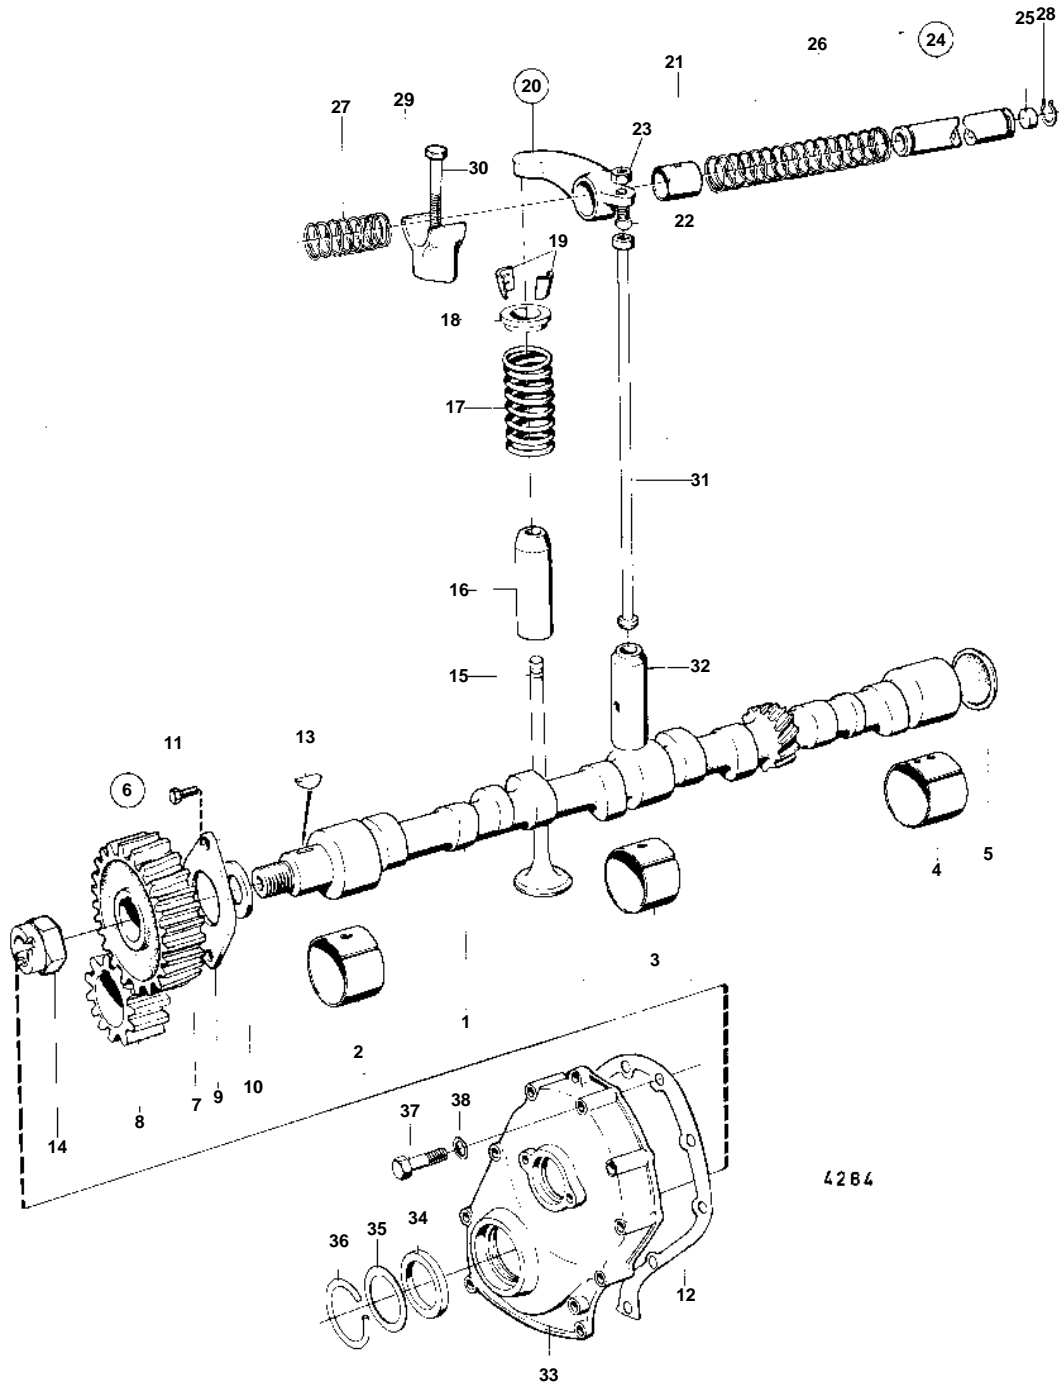

AQ115A, AQ115B, AQ130A, AQ130B, AQ130C, AQ130D

AQ115A, AQ115B, AQ130A, AQ130B, AQ130C, AQ130D

REF	PART NO.	QTY	DESCRIPTION	SEE SEC.	NOTES
1		1	Camshaft		
2		1	Bushing, BUSHING		
				12743	
3		1	Bushing, BUSHING	12737	
				12743	
4		1	Bushing, BUSHING	12737	
				12743	
5		1	Expansion plug, PLUG	12737	
				12743	
6	875375	1	Set		
7		1	· CAMSHAFT GEAR		
8		1	· CRANKSHAFT GEAR		
9		1	· THRUST FLANGE		
10		1	· Spacer ring		
11		2	· Hexagon screw		
12	418620	1	· Gasket		
13	910118	1	Woodruff key		
14		1	Nut		
15	419734	4	Inlet valve		
	419735	4	Exhaust valve		
16	419652	4	Valve guide, INTAKE	12771	
				12772	
	419653	4	Valve guide, EXHAUST	12771	
				12772	
17	418737	8	Valve spring		
18	460181	8	Washer		
19	419643	16	Valve collet		
20	418298	4	Rocker arm		NO. 2-4-6-8
	418301	4	Rocker arm		NO. 1-3-5-7
21	418297	8	· Bushing		
22	418286	8	· Ball stud		
23	921781	8	· Hexagon nut		
24		1	Rocker arm shaft		
25	955083	2	· Cap plug		
26	418426	3	Compression spring		
27	411140	2	Valve spring		
28	914456	2	Snap ring		
29		4	Bearing bracket		
30	191689	4	Screw		
31	418304	8	Push rod		
32	1218630	8	Tappet		
33		1	Timing gear casing		
34		1	Felt ring		
35	418626	1	Retainer		
36		1	Lock ring		
37	955514	2	Hexagon screw		L = 25 MM
	940158	7	Hexagon screw		L = 45 MM
38	941906	9	Spring washer		