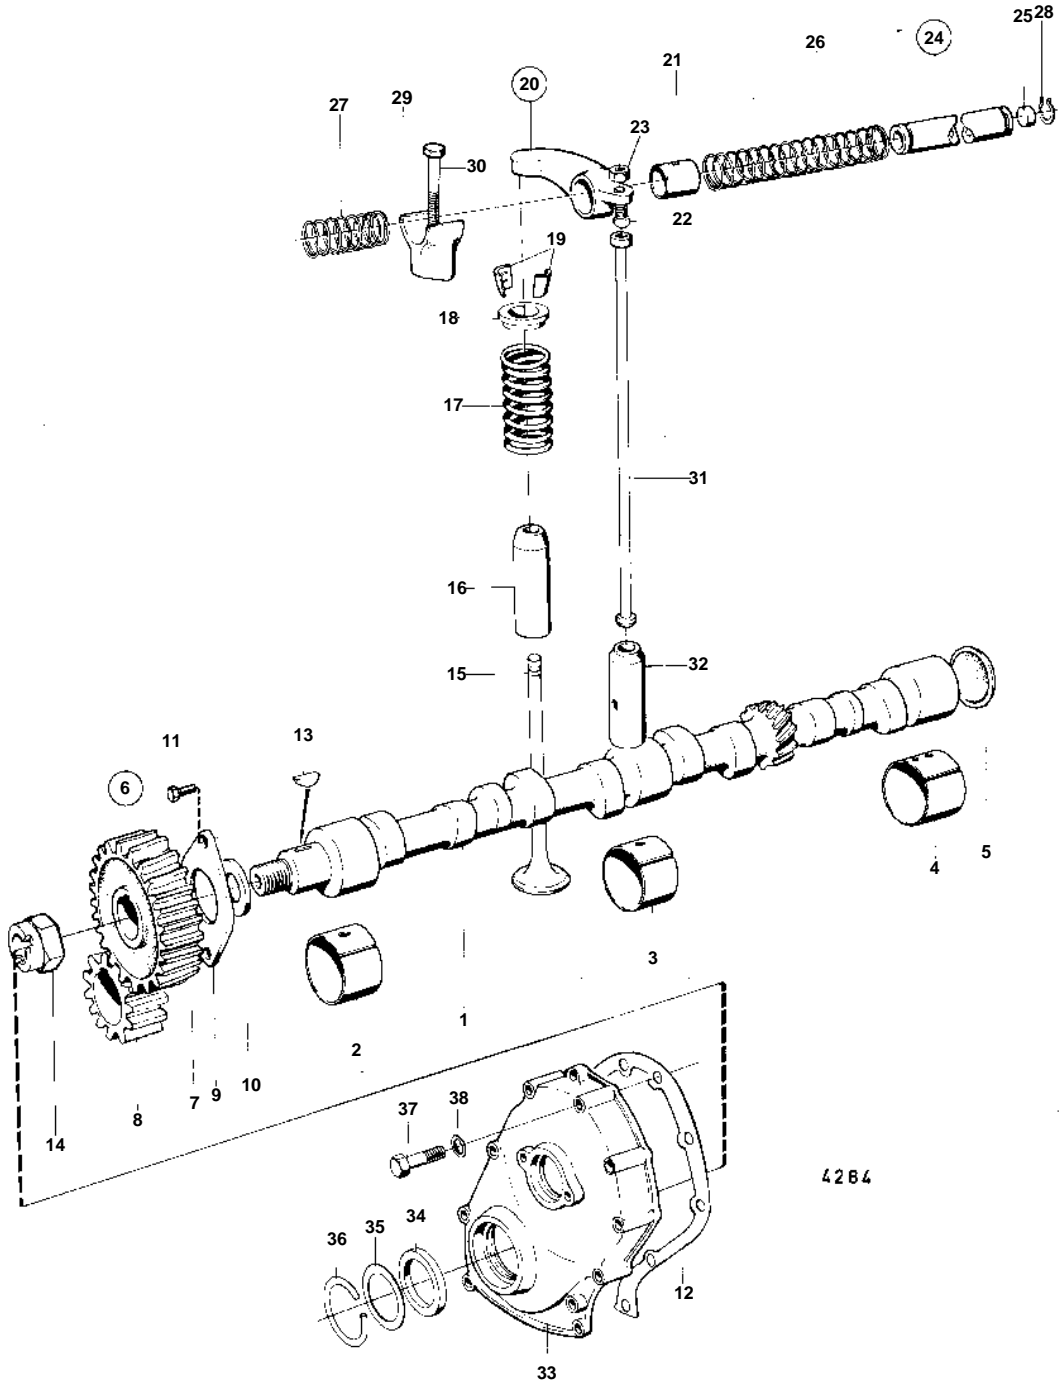

AQ115A, AQ115B, AQ130A, AQ130B, AQ130C, AQ130D

4284

AQ115A, AQ115B, AQ130A, AQ130B, AQ130C, AQ130D

REF	PART NO.	QTY	DESCRIPTION	SEE SEC.	NOTES
1		1	Camshaft		
2		1	Bushing, BUSHING		
				12743	
3		1	Bushing, BUSHING	12737	
				12743	
4		1	Bushing, BUSHING	12737	
				12743	
5		1	Expansion plug, PLUG	12737	
				12743	
6	875375	1	Set		
7		1	· CAMSHAFT GEAR		
8		1	· CRANKSHAFT GEAR		
9		1	· THRUST FLANGE		
10		1	· Spacer ring		
11		2	· Hexagon screw		
12	418620	1	· Gasket		
13	910118	1	Woodruff key		
14		1	Nut		
15	419734	4	Inlet valve		
	419735	4	Exhaust valve		
16	419652	4	Valve guide, INTAKE	12771	
				12772	
	419653	4	Valve guide, EXHAUST	12771	
				12772	
17	418737	8	Valve spring		
18	460181	8	Washer		
19	419643	16	Valve collet		
20	418298	4	Rocker arm		NO. 2-4-6-8
	418301	4	Rocker arm		NO. 1-3-5-7
21	418297	8	· Bushing		
22	418286	8	· Ball stud		
23	921781	8	· Hexagon nut		
24		1	Rocker arm shaft		
25	955083	2	· Cap plug		
26	418426	3	Compression spring		
27	411140	2	Valve spring		
28	914456	2	Snap ring		
29		4	Bearing bracket		
30	191689	4	Screw		
31	418304	8	Push rod		
32	1218630	8	Tappet		
33		1	Timing gear casing		
34		1	Felt ring		
35	418626	1	Retainer		
36		1	Lock ring		
37	955514	2	Hexagon screw		L = 25 MM
	940158	7	Hexagon screw		L = 45 MM
38	941906	9	Spring washer		