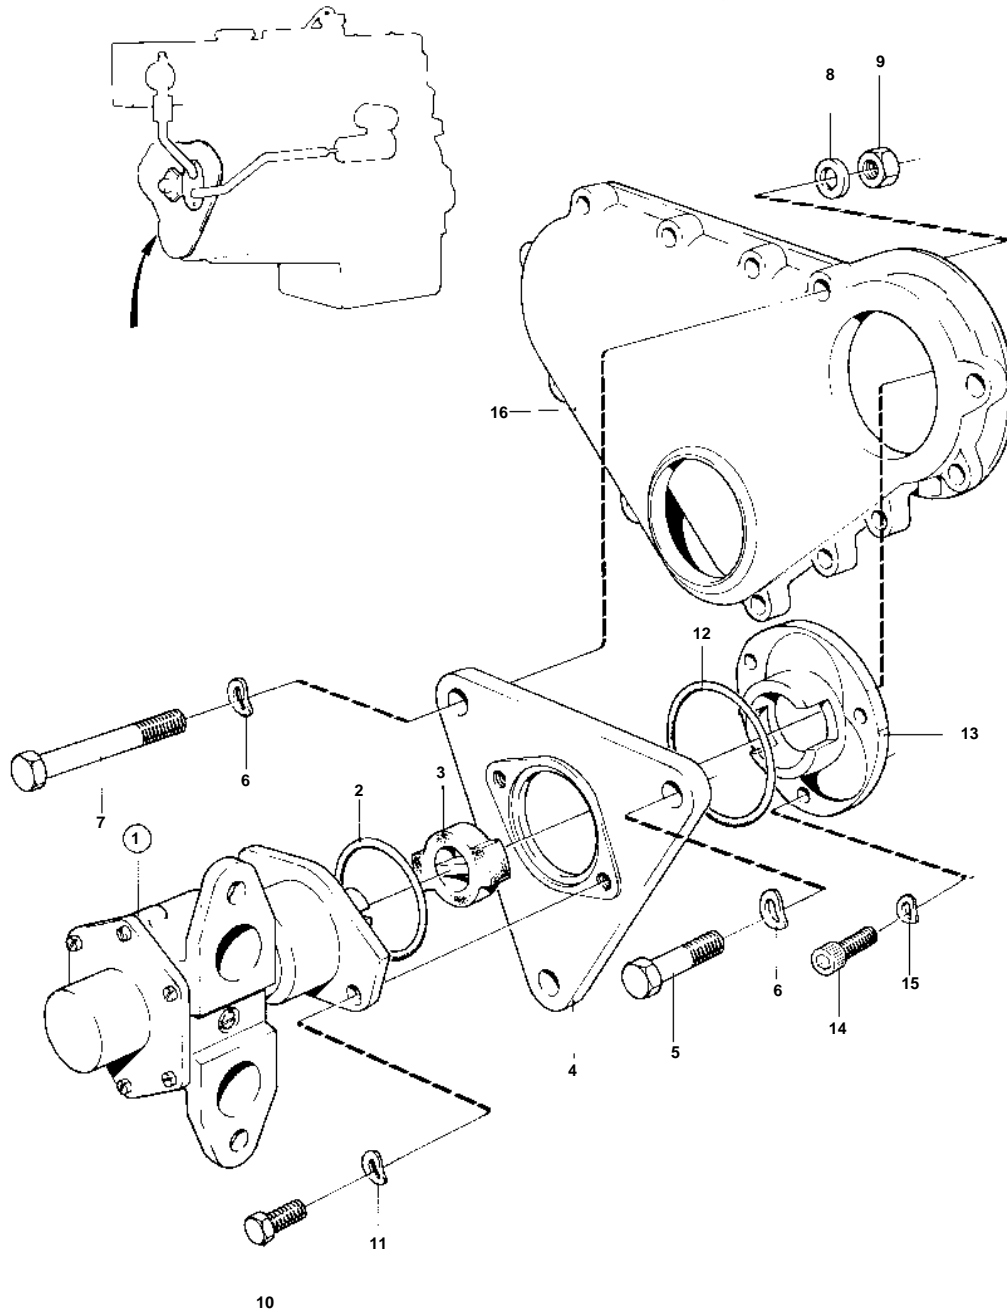

AQD21A, MD21A

3724

AQD21A, MD21A

REF	PART NO.	QTY	DESCRIPTION	SEE SEC.	NOTES
1	831178	1	Sea water pump, WATER PUMP		
				12779	
2	925066	1	O-ring		
3	831009	1	Cross piece		
4		1	Anchorage		
5	955318	1	Hexagon screw		L = 30 MM
	955317	1	Hexagon screw		L = 25 MM
6	941908	3	Spring washer		
7	955328	1	Hexagon screw		
8		1	Washer		
9	955783	1	Hexagon nut		
10	955271	2	Hexagon screw		
11	941906	2	Spring washer		
12	925256	1	O-ring		
13		1	Companion flange		SEE GROUP 2A
14	959219	3	Hex. socket screw		
15	941907	3	Spring washer		
16		1	TIMING GEAR COVER		SEE GROUP 2A