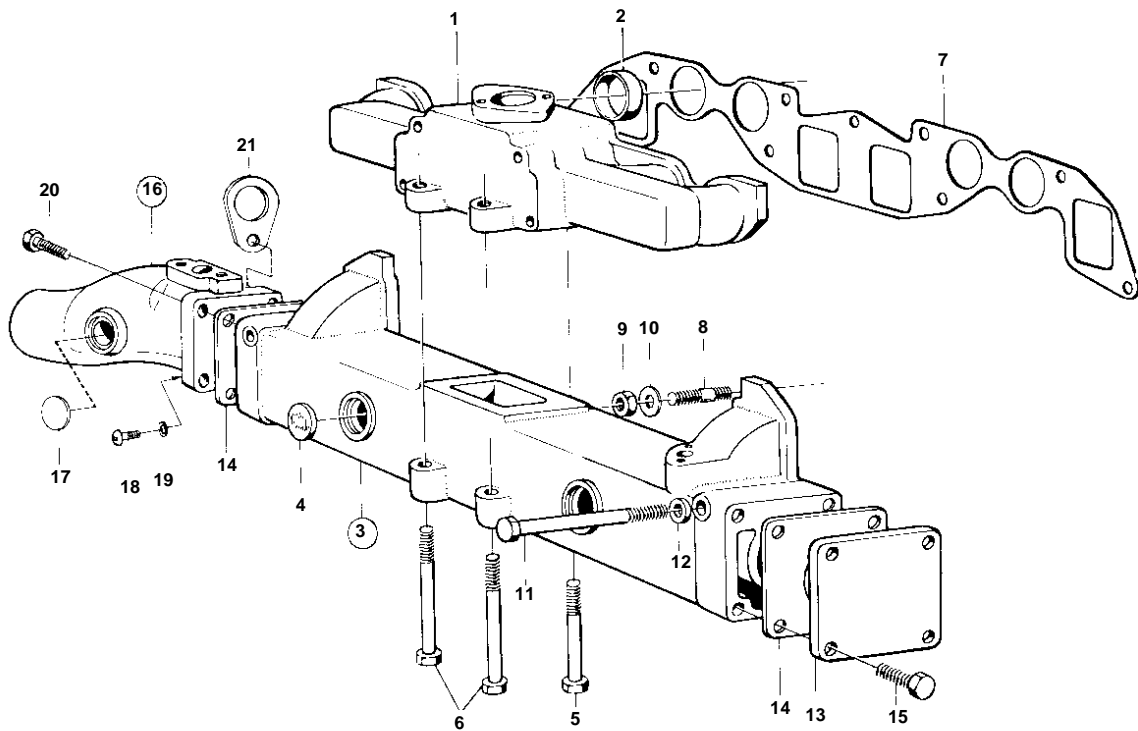

MB20A, MB20B, MB20C

2723

MB20A, MB20B, MB20C

| REF | PART NO. | QTY | DESCRIPTION       |
|-----|----------|-----|-------------------|
| 1   |          | 1   | Inlet pipe        |
| 2   | 418408   | 4   | Guide sleeve      |
| 3   |          | 1   | Exhaust pipe      |
| 4   | 192211   | 2   | · Expansion plug  |
| 5   | 955543   | 1   | Hexagon screw     |
| 6   | 955544   | 2   | Hexagon screw     |
| 7   | 418870   | 1   | Gasket            |
| 8   | 953240   | 2   | Stud              |
| 9   | 955826   | 2   | Hexagon nut       |
| 10  | 191169   | 2   | Washer            |
| 11  | 959793   | 6   | Hexagon screw     |
| 12  | 955894   | 6   | Washer            |
| 13  | 806341   | 1   | End cover         |
| 14  | 825558   | 2   | Gasket            |
| 15  | 955547   | 4   | Hexagon screw     |
| 16  | 825600   | 1   | Exhaust riser     |
| 17  | 192426   | 2   | · Expansion plug  |
| 18  | 804262   | 2   | · Plug            |
| 19  | 804261   | 2   | · Gasket          |
| 20  | 956600   | 4   | Hex. socket screw |
| 21  |          | 1   | LIFT EYE          |