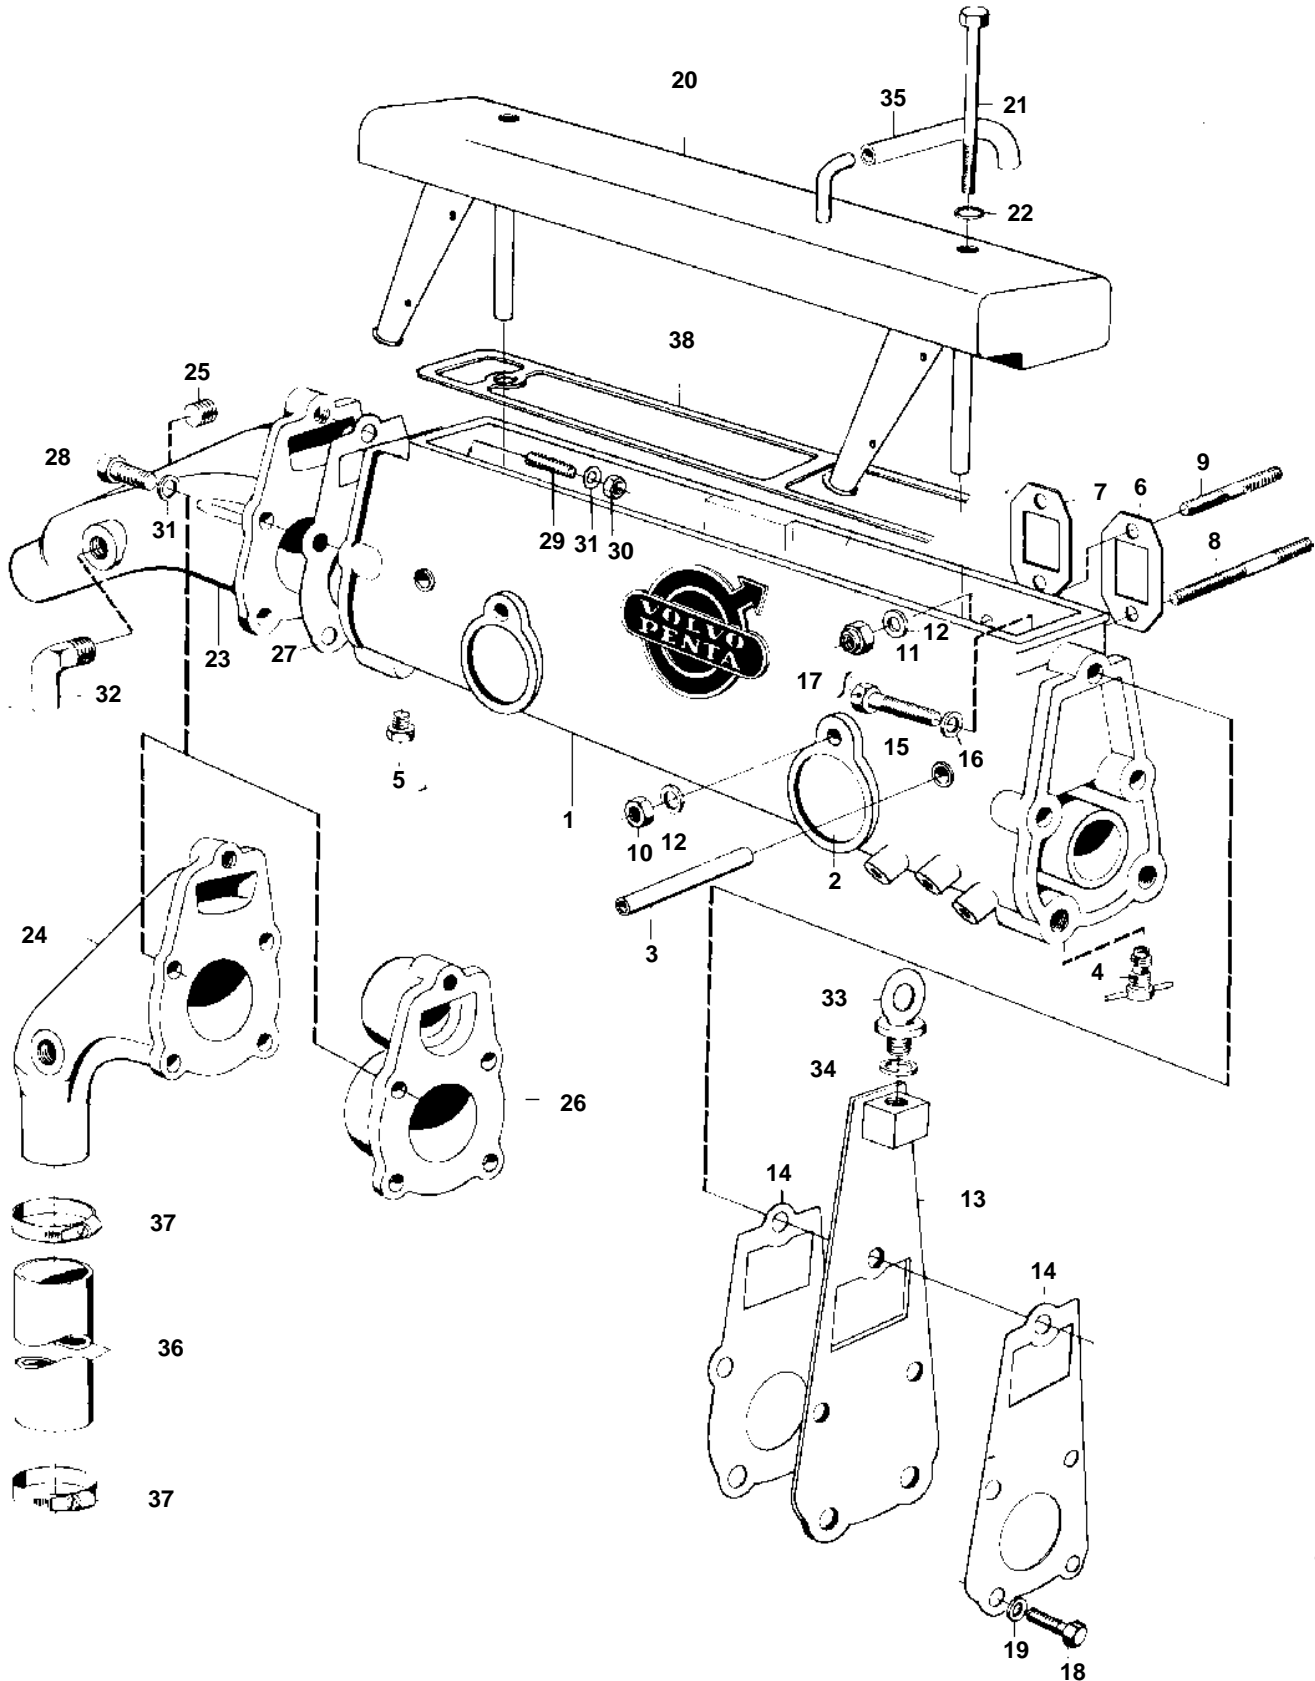

AQD21A

ε

5044

Upd: 2009-12-10

5044

7736850 - 26 - 12791

AQD21A

REF	PART NO.	QTY	DESCRIPTION	SEE SEC.	NOTES
1		1	Exhaust pipe		
2	192212	2	• Expansion plug		
3	819134	2	• Protecting sleeve		
4	82744	1	Shut-off cock		
5	180759	1	Plug		
6	820271	3	Gasket		
7	815844	2	Gasket		
8	941588	4	Stud		
9	953049	6	Stud		
10	955782	4	Hexagon nut		
11	946036	6	Lock nut		
12	955894	10	Washer		
13		1	End cover		MO-XXXX/61164
14	819727	2	Gasket		MO-XXXX/61164
	819727	1	Gasket		MOXXXX/61165-
15		1	Screw		
16	955897	1	Washer		
17		X	Locking wire		L = 100 MM
18	955318	4	Hexagon screw		
19	955895	4	Washer		
20		1	Muffler		
21	955311	2	Hexagon screw		
22	955894	2	Washer		
24	818360	1	Exhaust riser		
25	952078	1	Plug		
26		1	Exhaust pipe		SPEC VERSION
27	819727	1	Gasket		
28	959238	4	Hex. socket screw		(955317)
29		1	Stud		
30	963107	1	Lock nut		
31	941908	5	Spring washer		
32		1	Elbow nipple	12797	
33		1	Lifting eye		
34	11994	1	Gasket		
35	826997	1	Hose		SEE GROUP 2A
36	952980	X	Hose		L = 170 MM
37	943480	1	Hose clamp		(951797)
38		1	Gasket		
		1	Decal		